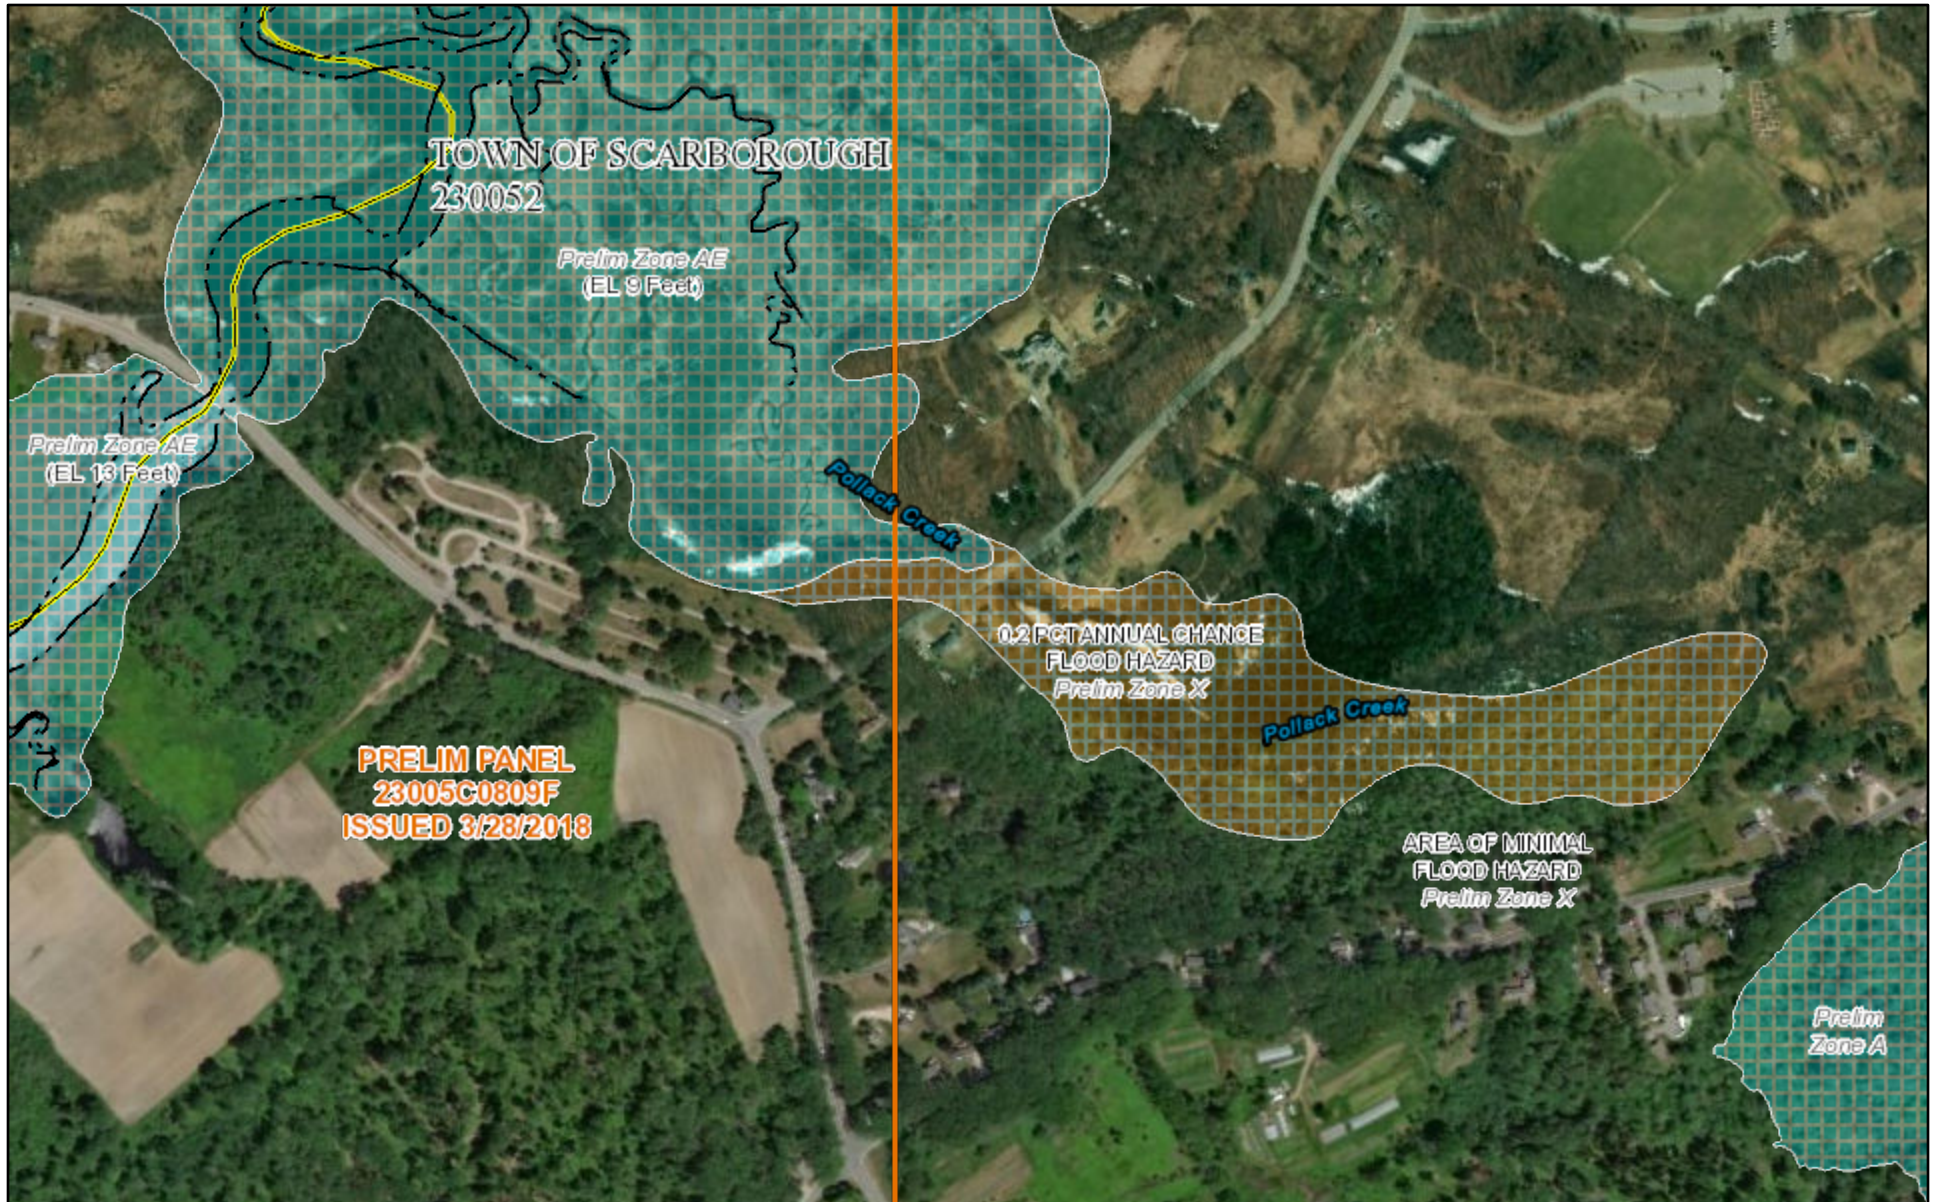

# Maine Flood Hazard Map

9/6/2018, 3:04:11 PM

Preliminary Flood Hazard Zones

- |  |                               |   |                                   |
|--|-------------------------------|---|-----------------------------------|
|  | 1% Annual Chance Flood Hazard |  | Special Floodway                  |
|  | Regulatory Floodway           |  | Area of Undetermined Flood Hazard |
|  |                               |  | 0.2% Annual Chance Flood Hazard   |