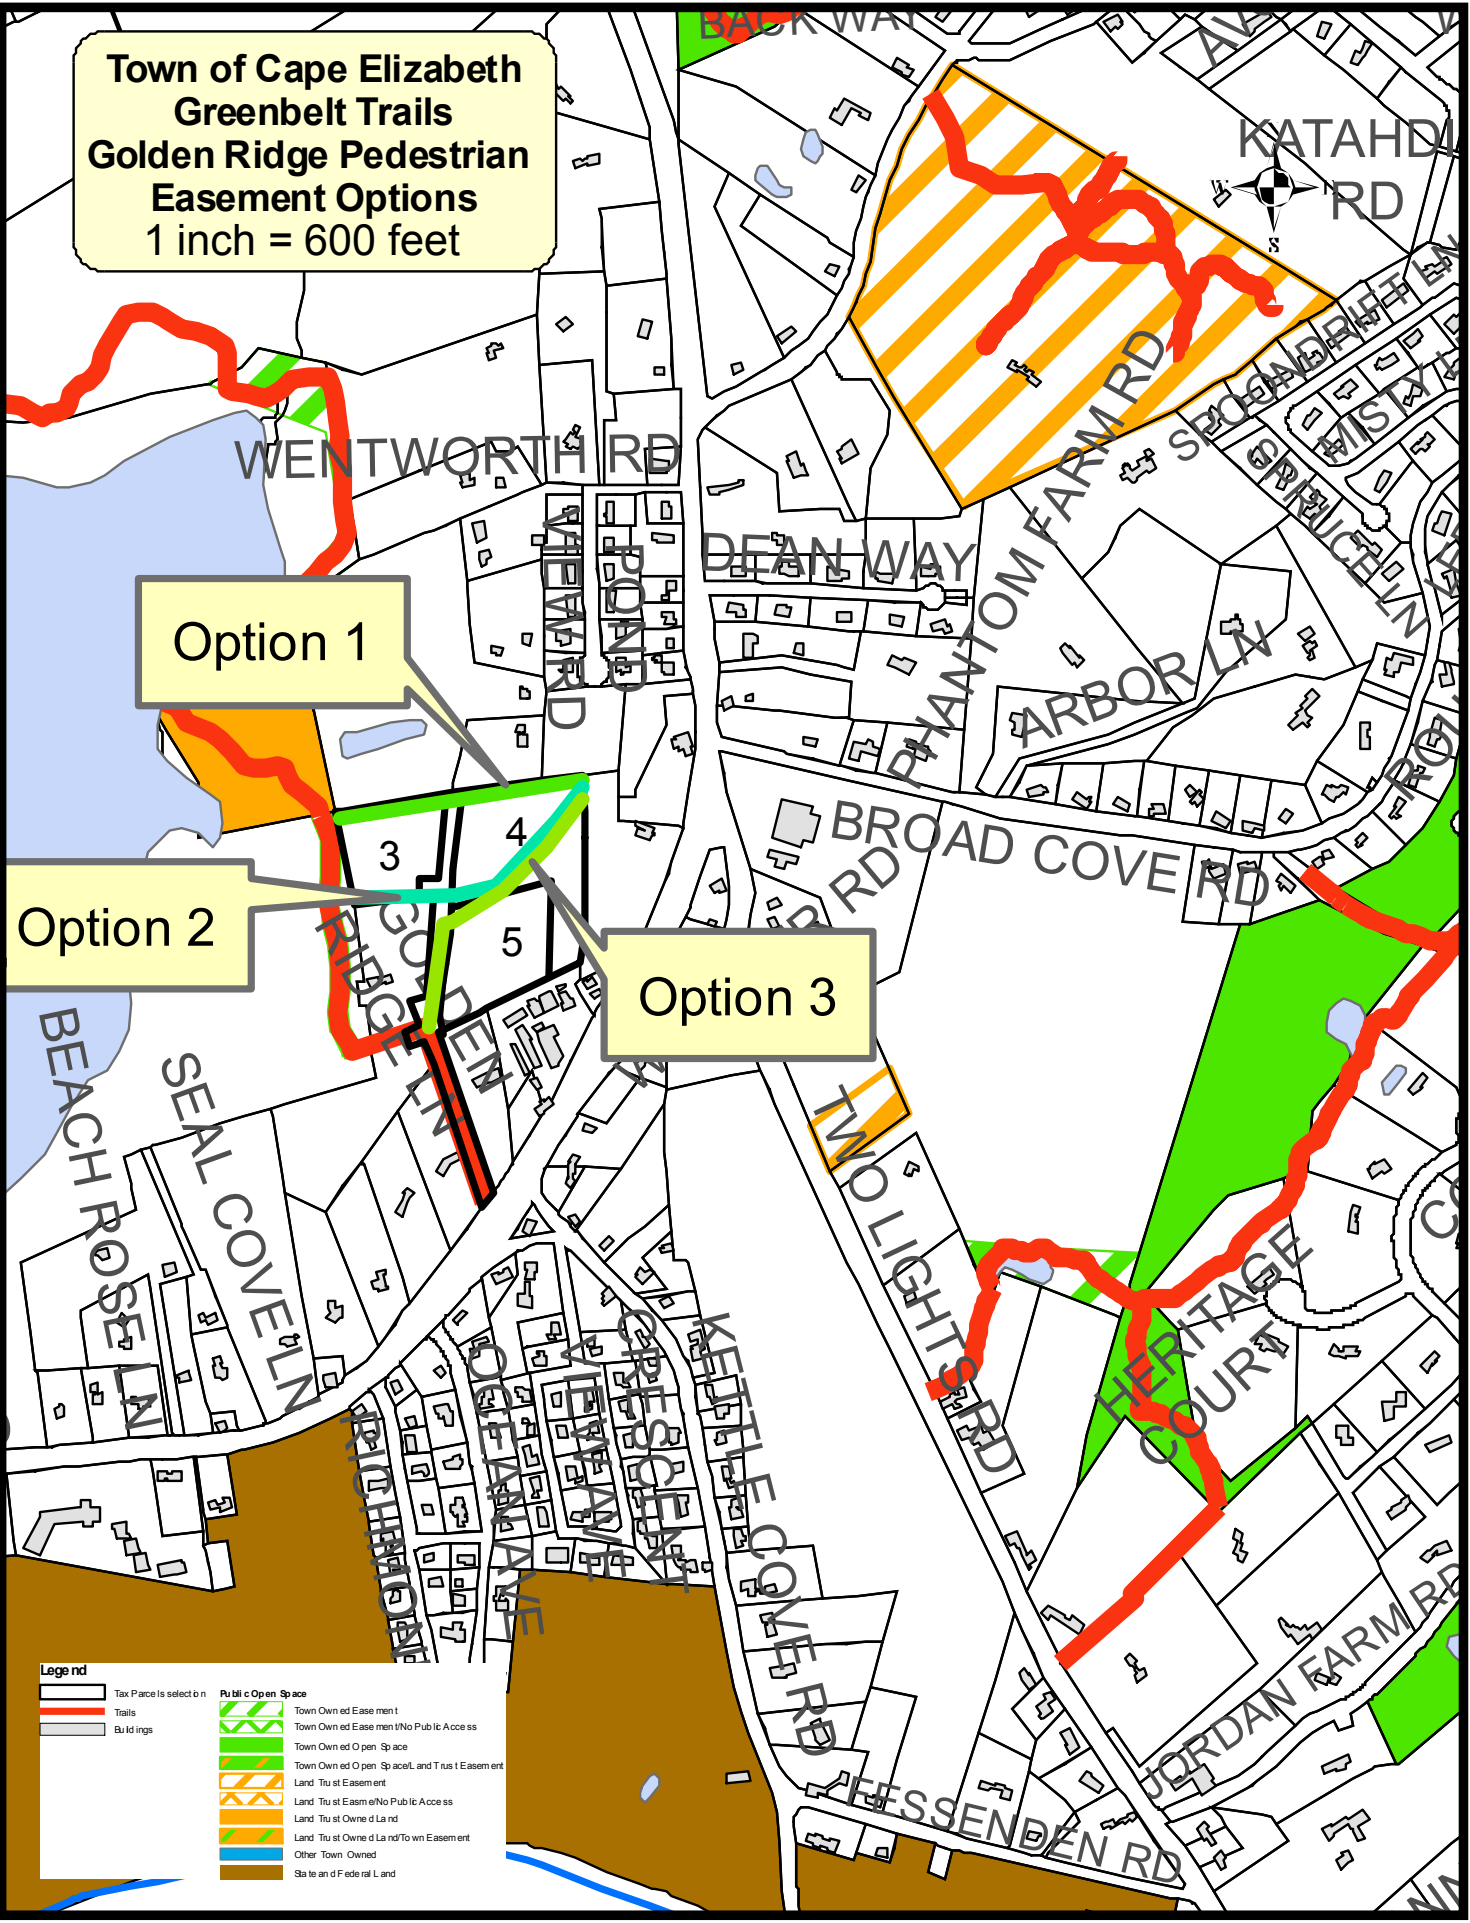

**Town of Cape Elizabeth
Greenbelt Trails
Golden Ridge Pedestrian
Easement Options**
1 inch = 600 feet

Option 1

Option 2

Option 3

Legend	
	Tax Parcel Selection
	Trails
	Buildings
	Public Open Space
	Town Owned Easement
	Town Owned Easement/No Public Access
	Town Owned Open Space
	Town Owned Open Space and Trust Easement
	Land Trust Easement
	Land Trust Easement/No Public Access
	Land Trust Owned Land
	Land Trust Owned Land/Town Easement
	Other Town Owned
	State and Federal Land