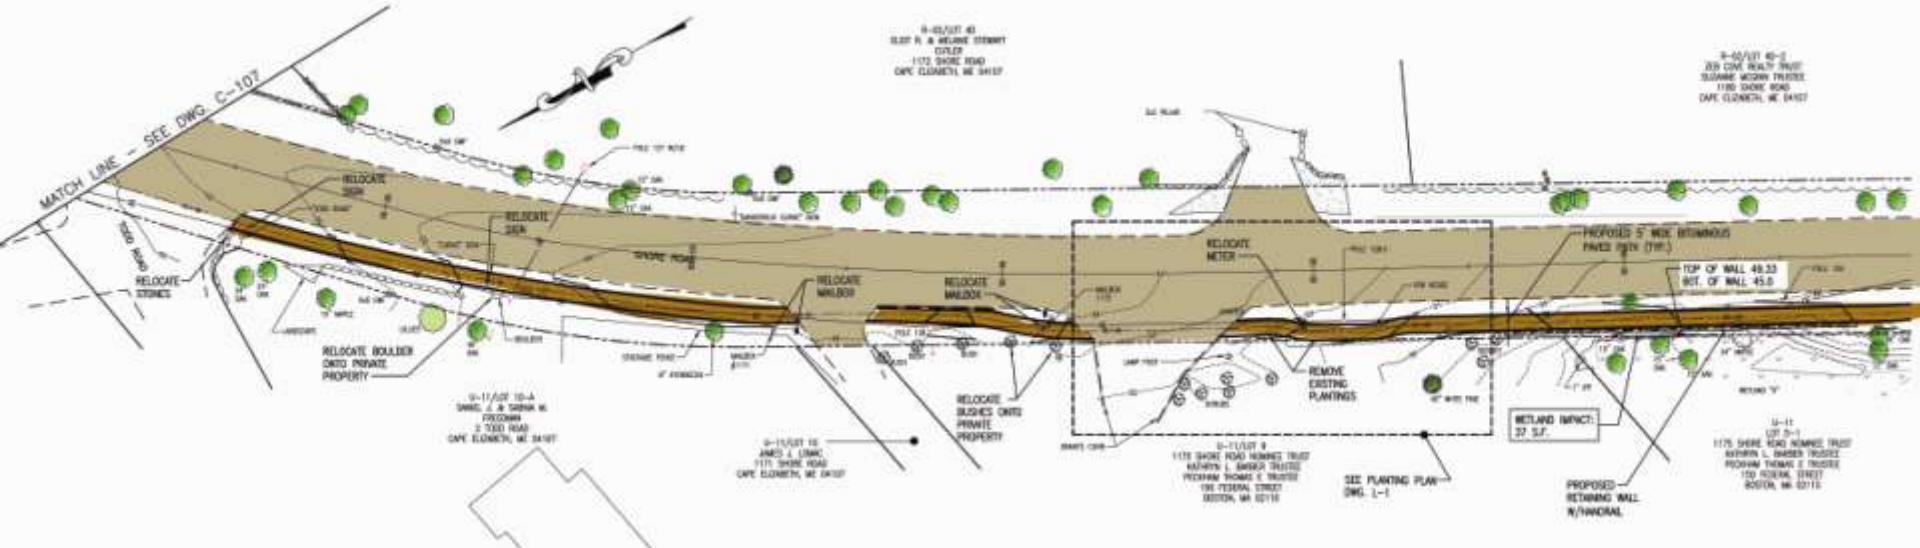

Mitchell & Associates
LANDSCAPE ARCHITECTS

amec
Earth & Environmental, Inc.
343 Gorham Road
South Portland ME 04106
P: (207) 761-1770
www.amec.com