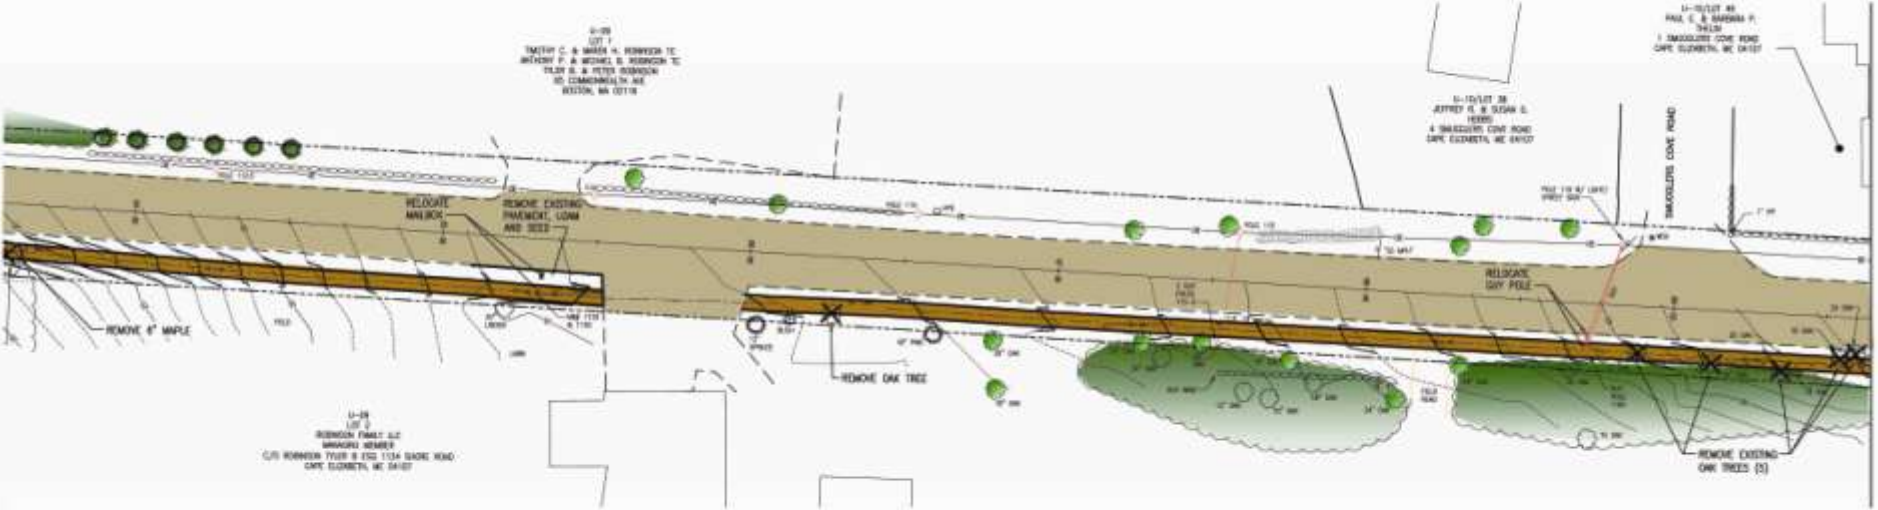

Mitchell & Associates
LANDSCAPE ARCHITECTS

amec
Earth & Environmental, Inc.
343 Gorham Road
South Portland, ME 04106
P: (207) 761-1770
www.amec.com