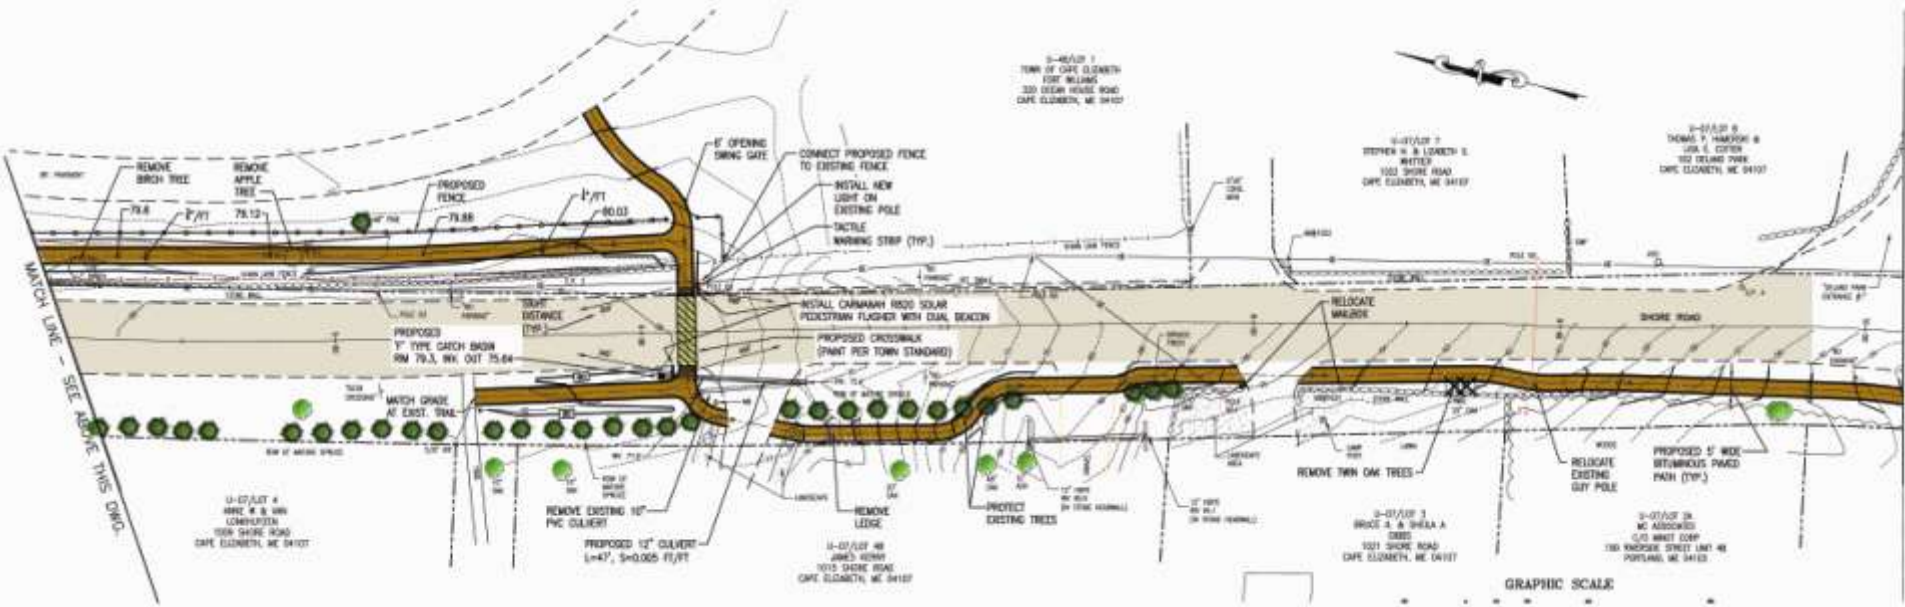

amec
Earth & Environmental, Inc.
343 Gorham Road
South Portland ME 04106
P: (207) 761-1770
www.amec.com

Mitchell & Associates
LANDSCAPE ARCHITECTS