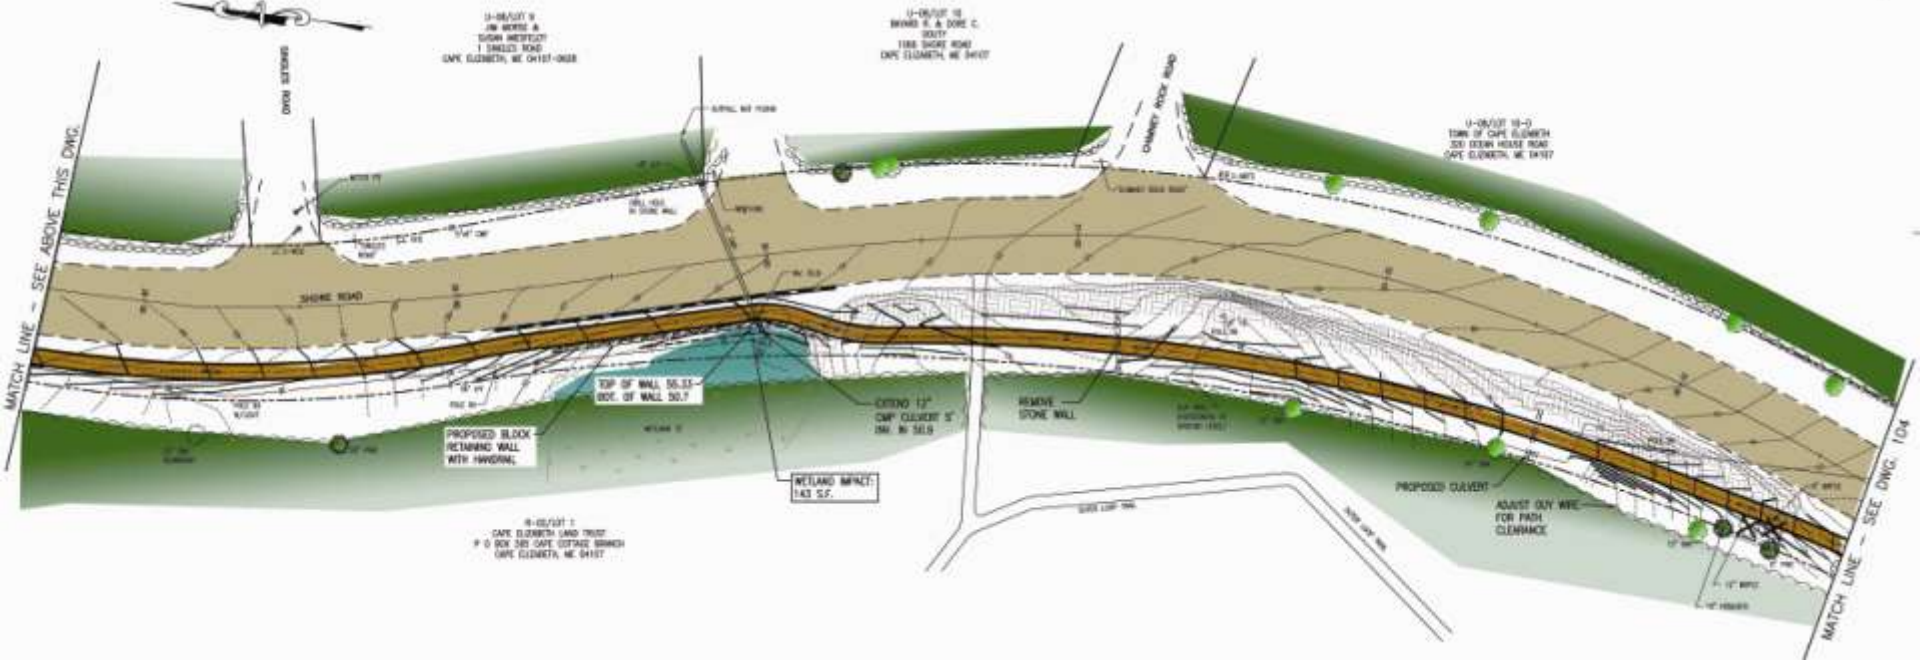

amtec
Earth & Environmental, Inc.
343 Gorham Road
South Portland ME 04106
P: (207) 761-1770
www.amtec.com

Mitchell & Associates
LANDSCAPE ARCHITECTS