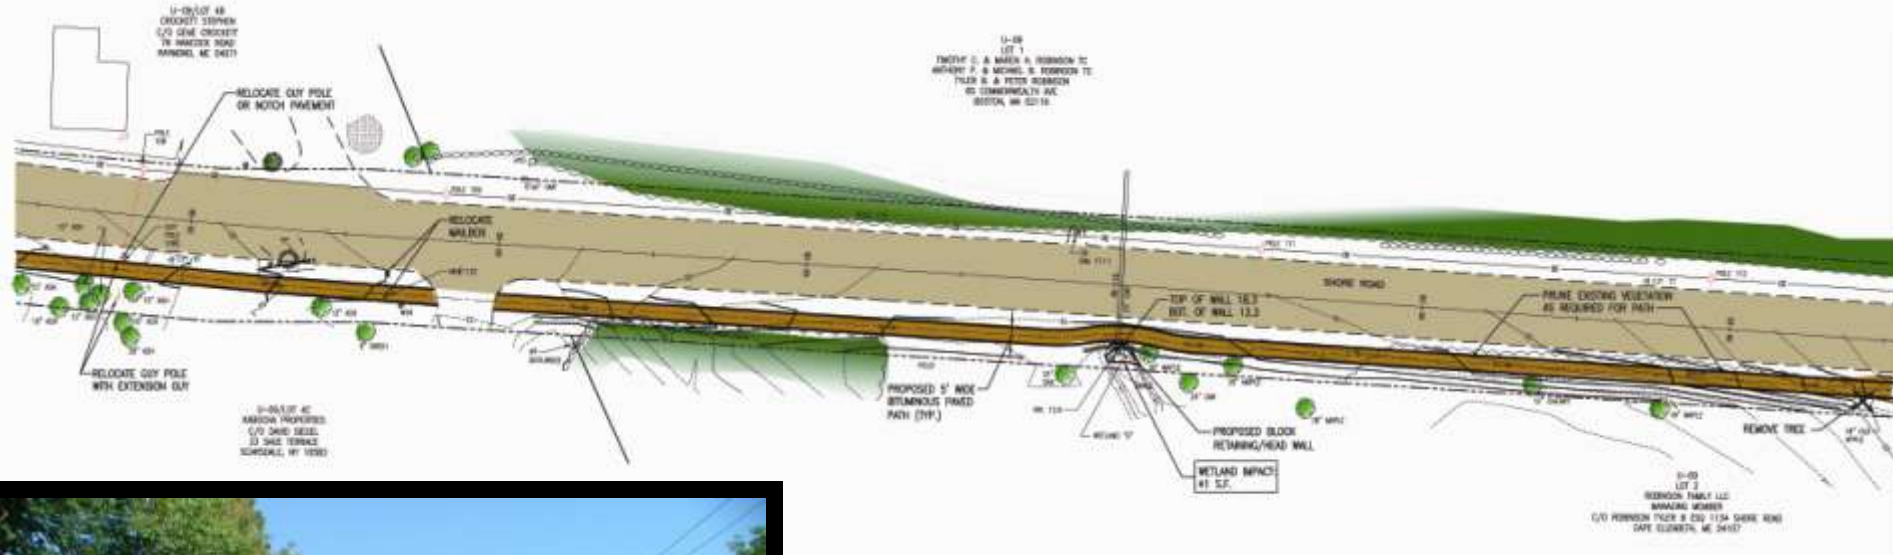

Mitchell & Associates
LANDSCAPE ARCHITECTS

amec
Earth & Environmental, Inc.
343 Gorham Road
South Portland ME 04106
P: (207) 761-1770
www.amec.com

Location Map