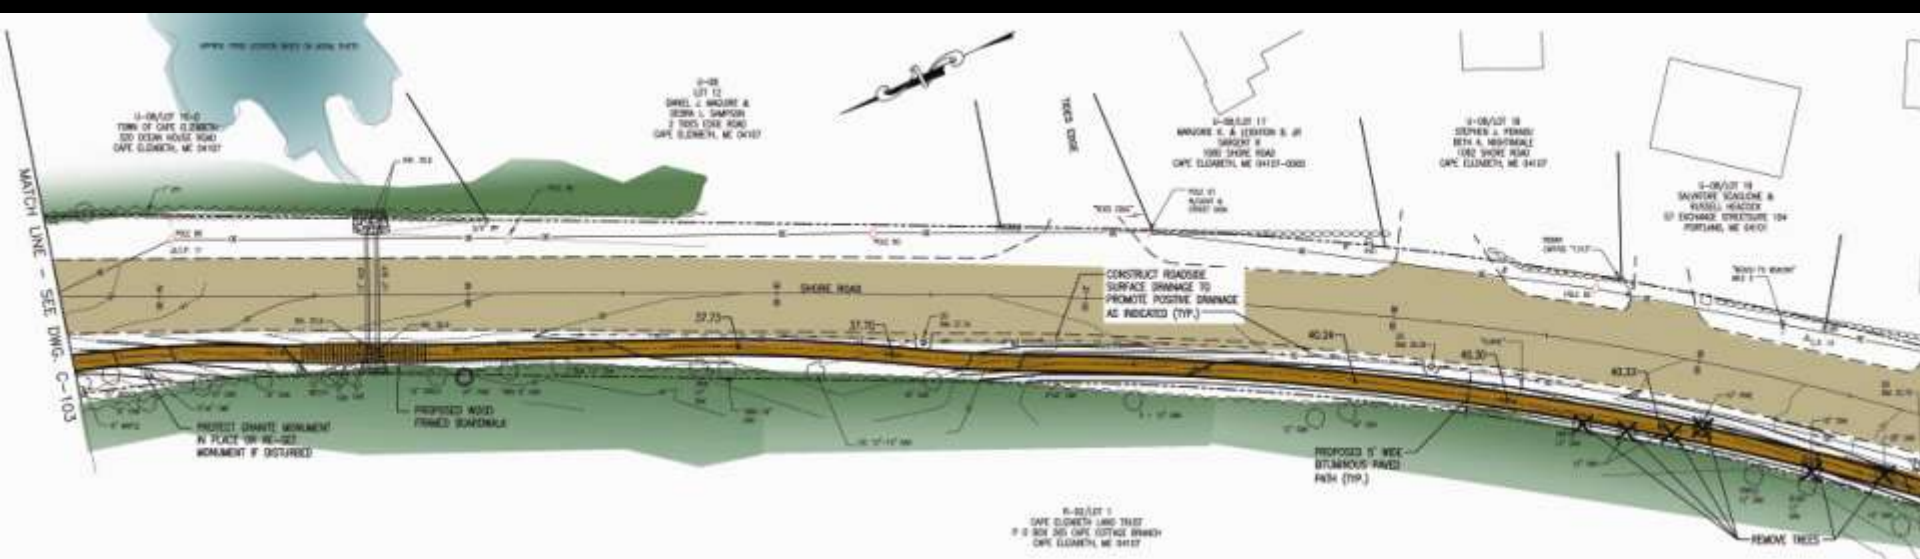

Mitchell & Associates
LANDSCAPE ARCHITECTS

amec
Earth & Environmental, Inc.
343 Gorham Road
South Portland ME 04106
P: (207) 761-1770
www.amec.com

Mitchell & Associates
LANDSCAPE ARCHITECTS

amec
Earth & Environmental, Inc.
343 Gorham Road
South Portland ME 04106
P: (207) 761-1770
www.amec.com