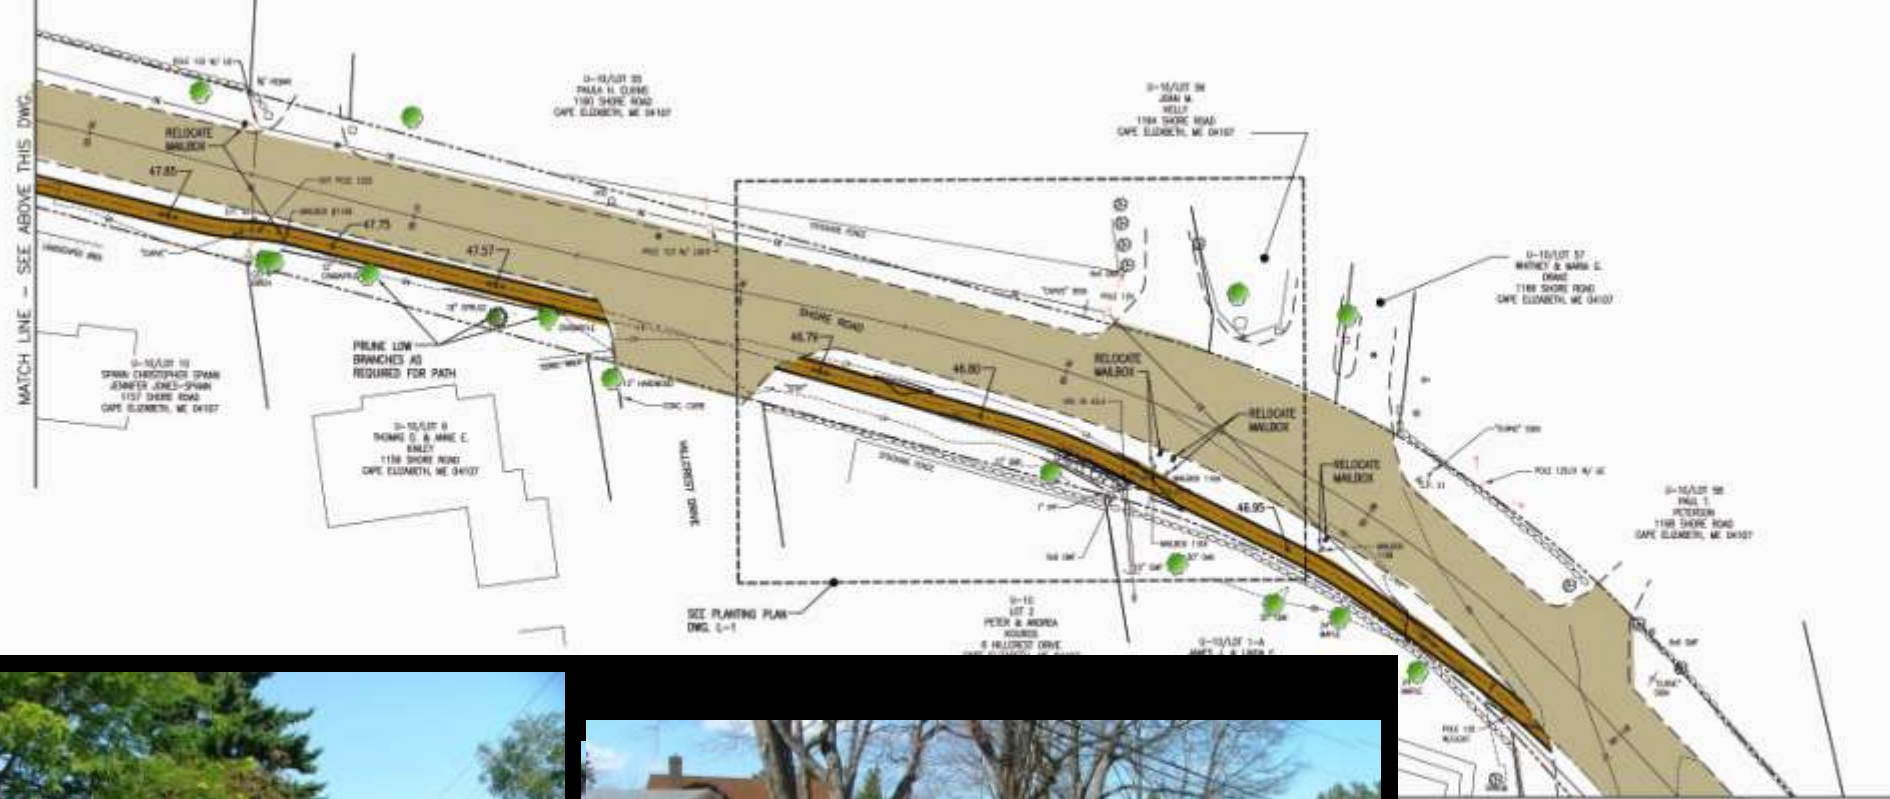

amec
Earth & Environmental, Inc.
343 Gorham Road
South Portland ME 04106
P: (207) 761-1770
www.amec.com

Mitchell & Associates
LANDSCAPE ARCHITECTS