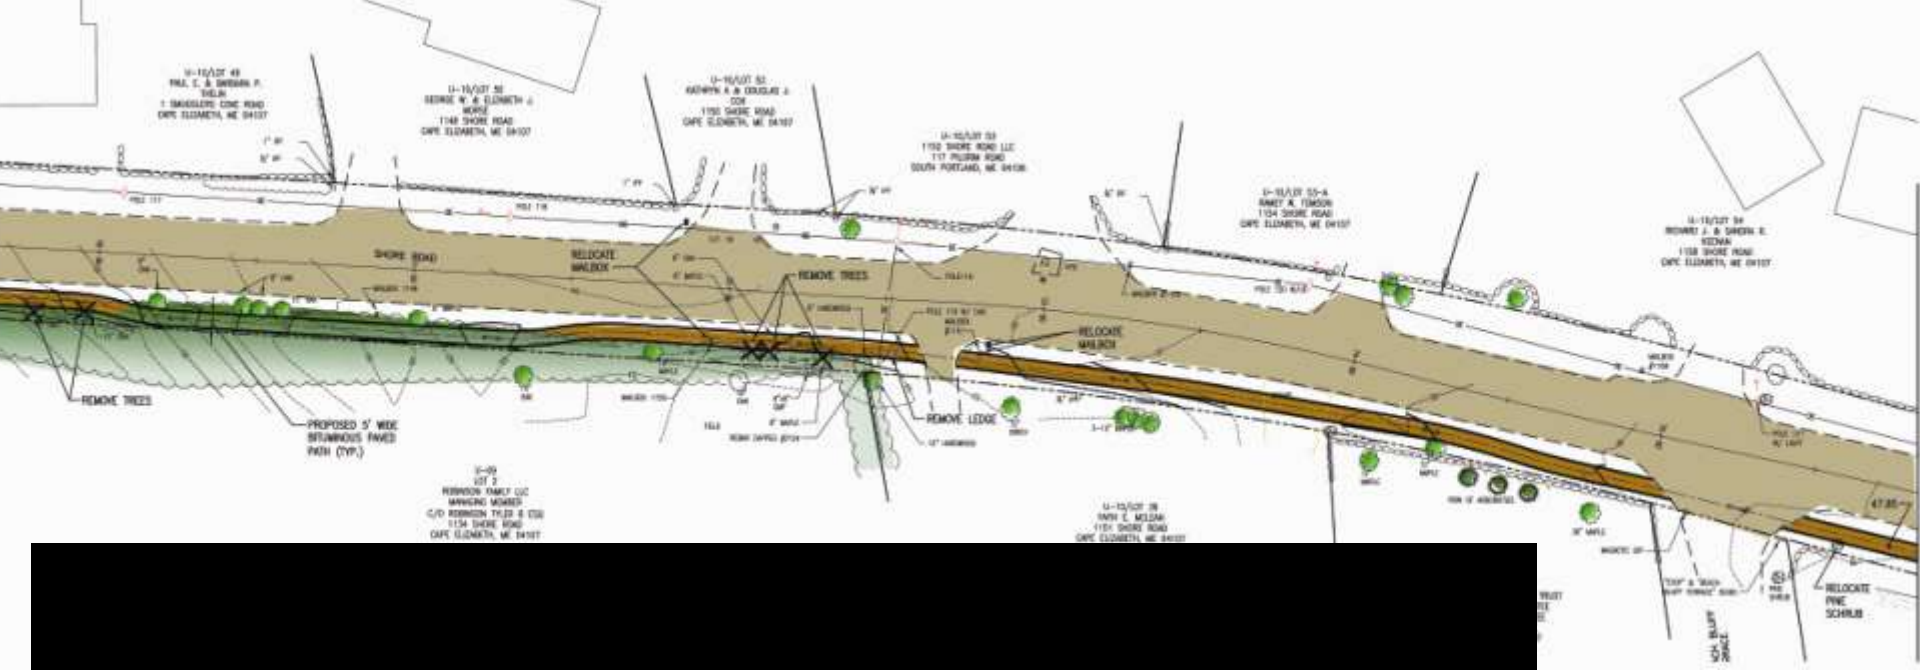

amec
Earth & Environmental, Inc.
343 Gorham Road
South Portland ME 04106
P: (207) 761-1770
www.amec.com

Location Map

Mitchell & Associates
LANDSCAPE ARCHITECTS

amec
Earth & Environmental, Inc.
343 Gorham Road
South Portland, ME 04106
P: (207) 761-1770
www.amec.com