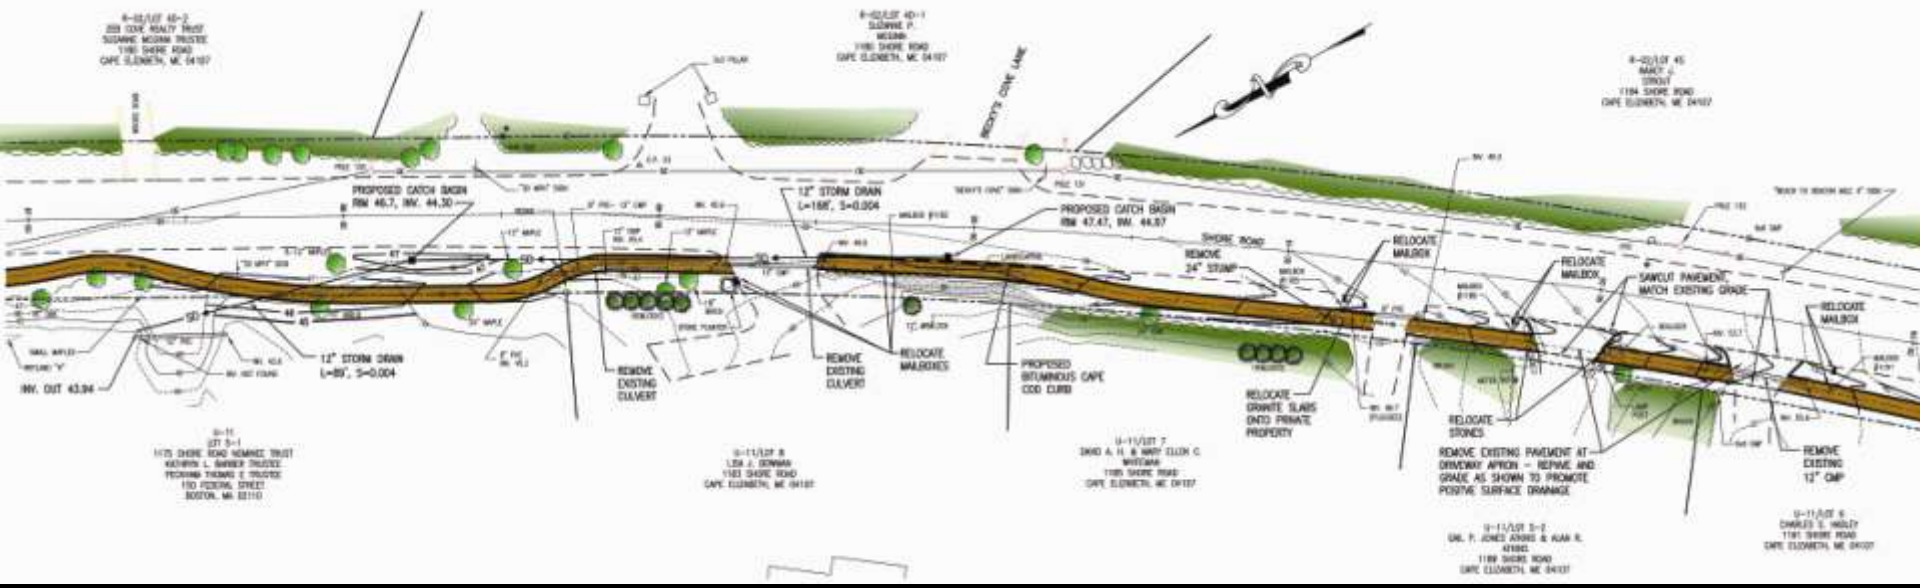

Mitchell & Associates
 LANDSCAPE ARCHITECTS

Location Map

Mitchell & Associates
 LANDSCAPE ARCHITECTS

amec
 Earth & Environmental, Inc.
 343 Gorham Road
 South Portland ME 04106
 P: (207) 761-1770
www.amec.com