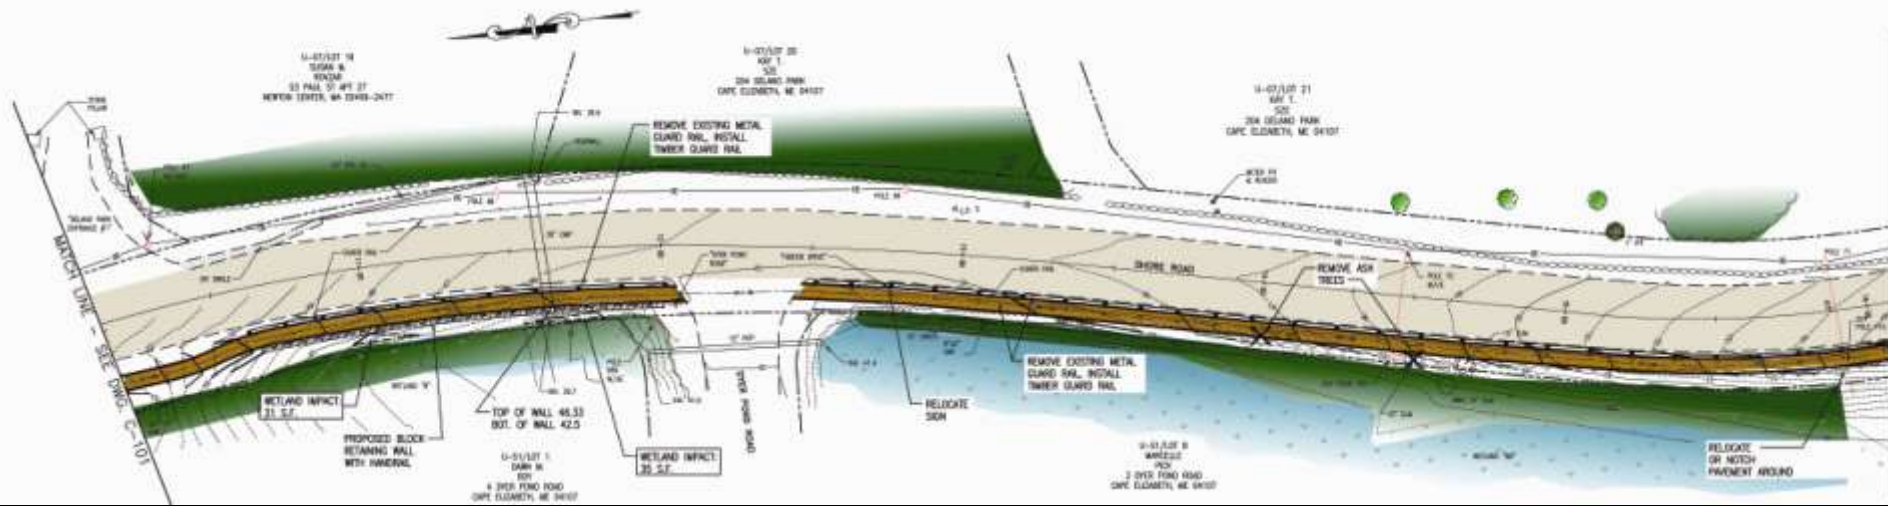

Mitchell & Associates
LANDSCAPE ARCHITECTS

amec
Earth & Environmental, Inc.
343 Gorham Road
South Portland ME 04106
P: (207) 761-1770
www.amec.com