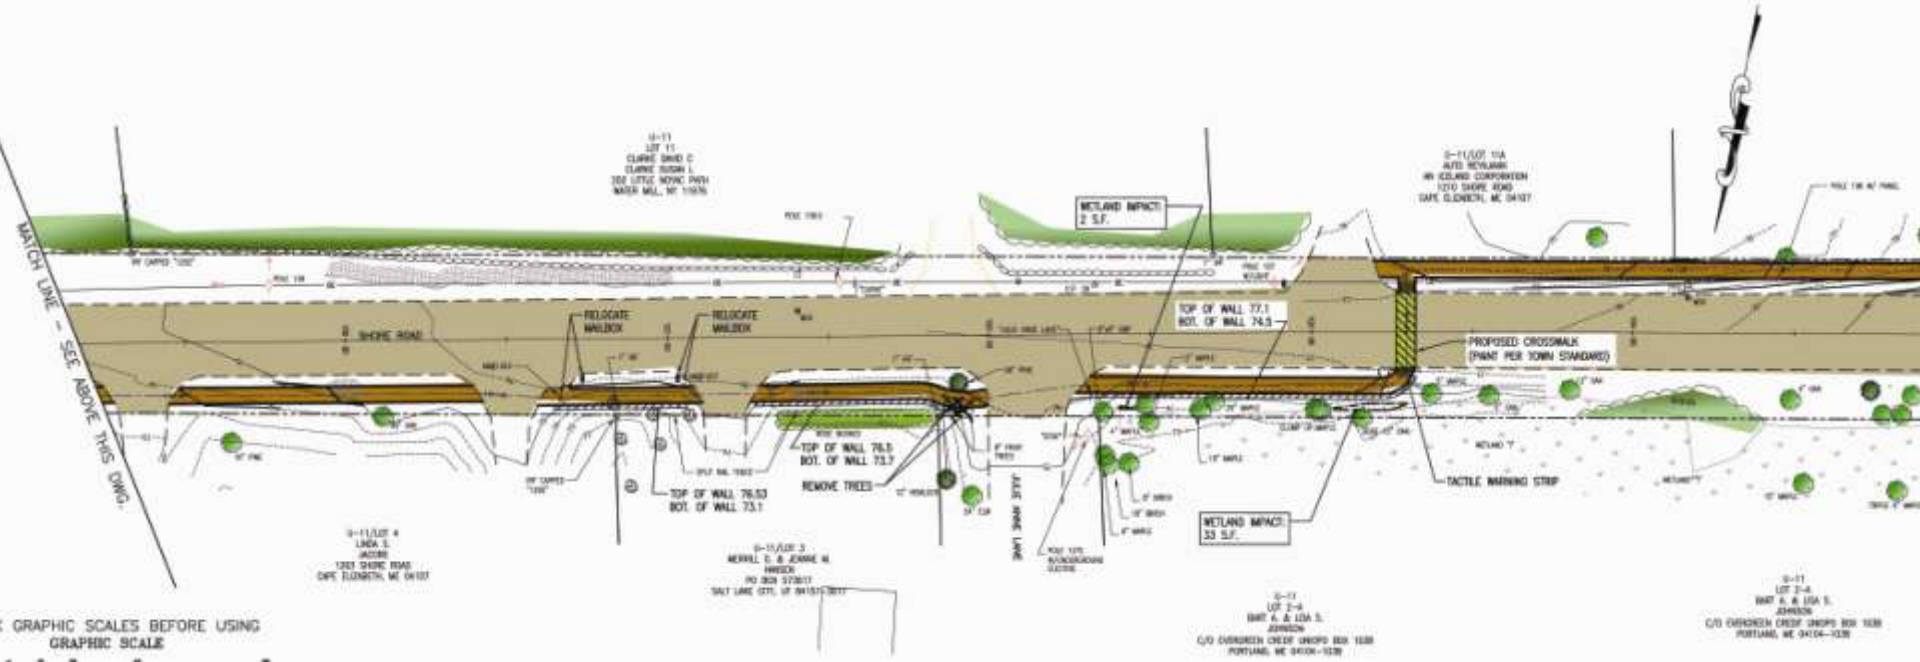

Mitchell & Associates
LANDSCAPE ARCHITECTS

amec
Earth & Environmental, Inc.
343 Gorham Road
South Portland ME 04106
P: (207) 761-1770
www.amec.com