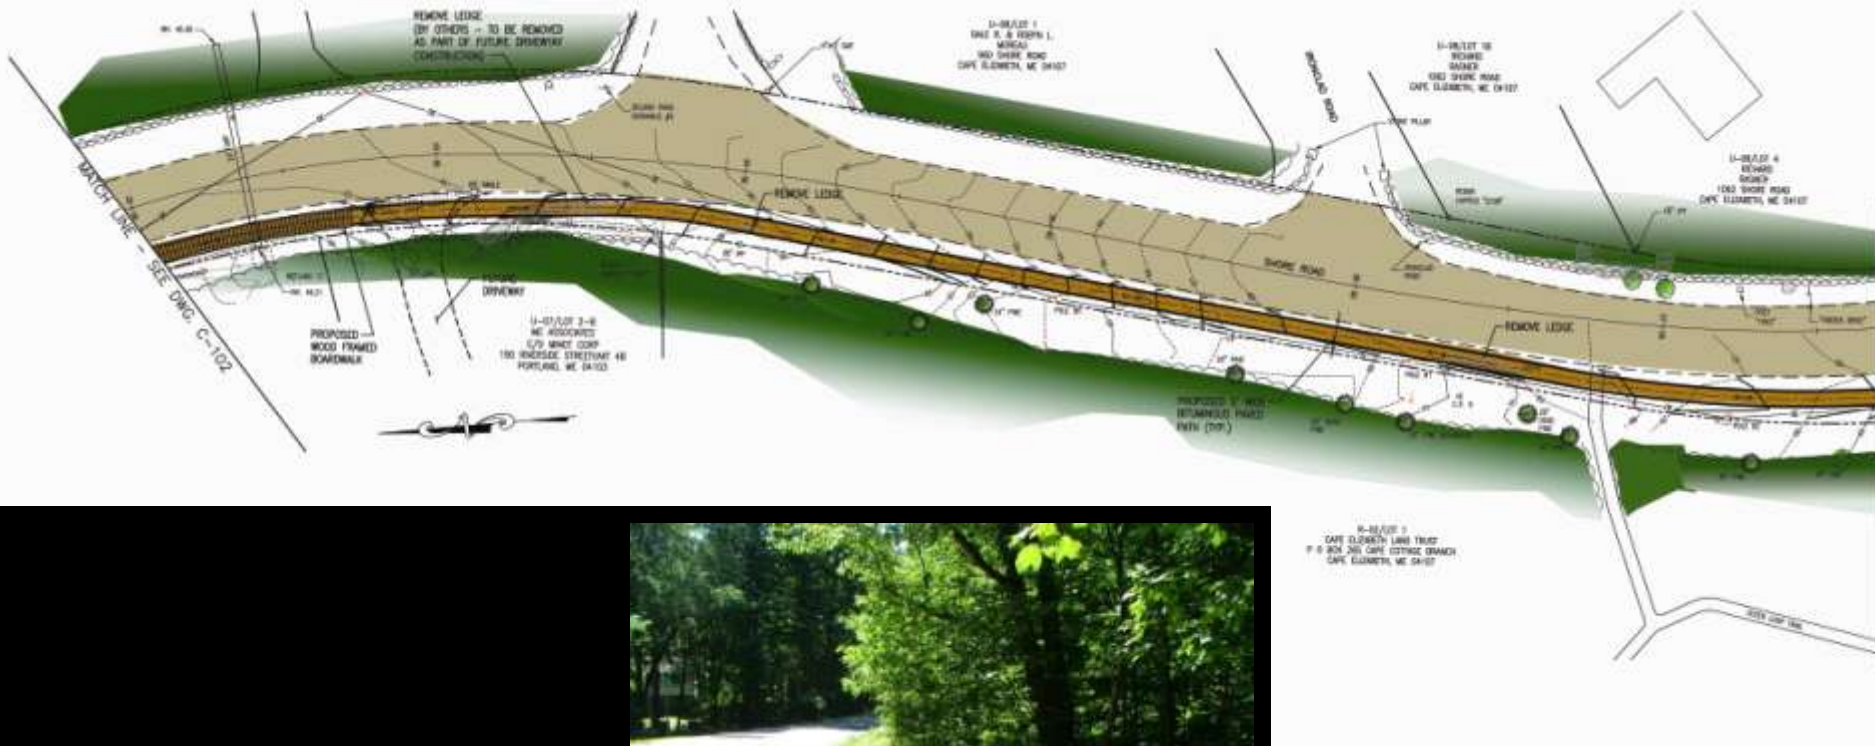

Location Map