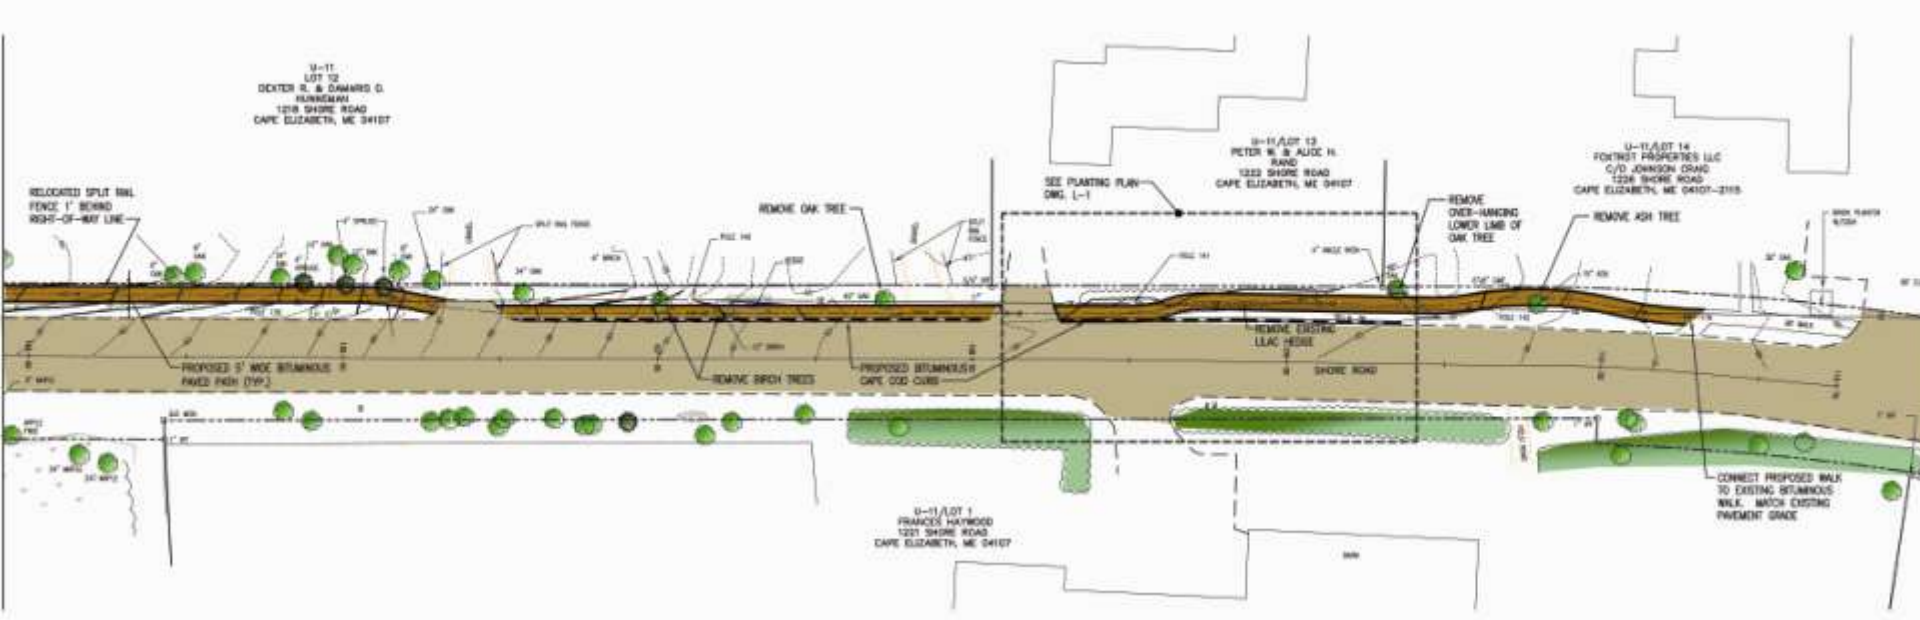

Mitchell & Associates
 LANDSCAPE ARCHITECTS

Mitchell & Associates
LANDSCAPE ARCHITECTS

amec
Earth & Environmental, Inc.
343 Gorham Road
South Portland ME 04106
P: (207) 761-1770
www.amec.com

Mitchell & Associates
 LANDSCAPE ARCHITECTS