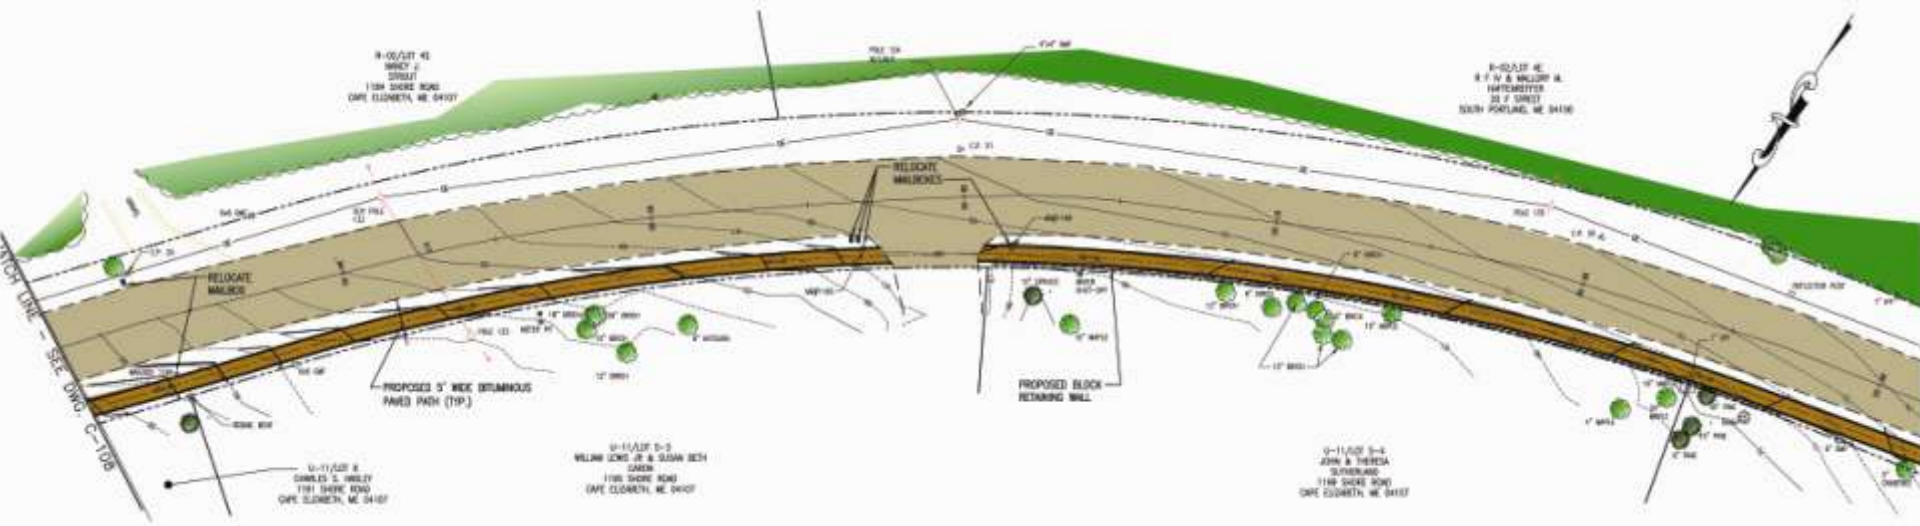

amec
Earth & Environmental, Inc.
343 Gorham Road
South Portland ME 04106
P: (207) 761-1770
www.amec.com

Mitchell & Associates
LANDSCAPE ARCHITECTS