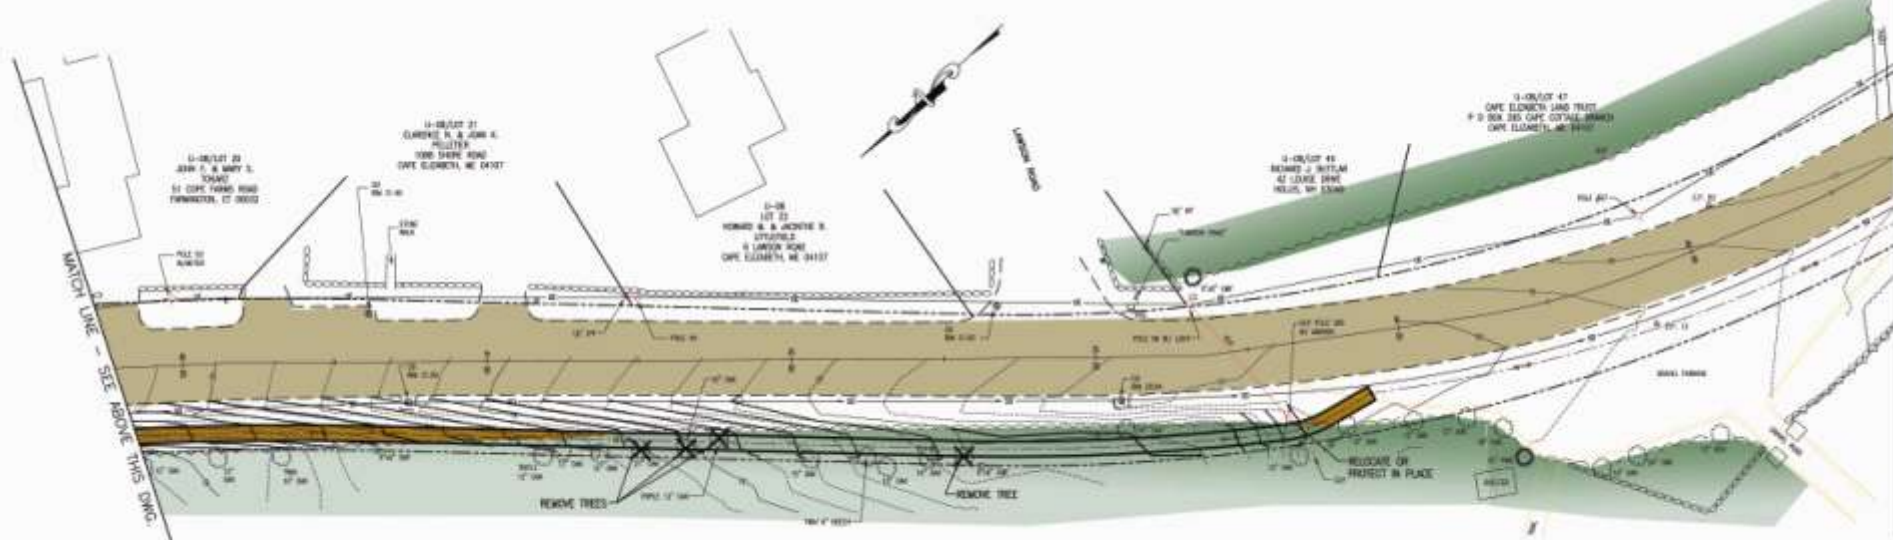

Mitchell & Associates
LANDSCAPE ARCHITECTS

amec
Earth & Environmental, Inc.
343 Gorham Road
South Portland ME 04106
P: (207) 761-1770
www.amec.com

Mitchell & Associates
LANDSCAPE ARCHITECTS

amec
Earth & Environmental, Inc.
343 Gorham Road
South Portland ME 04106
P: (207) 761-1770
www.amec.com