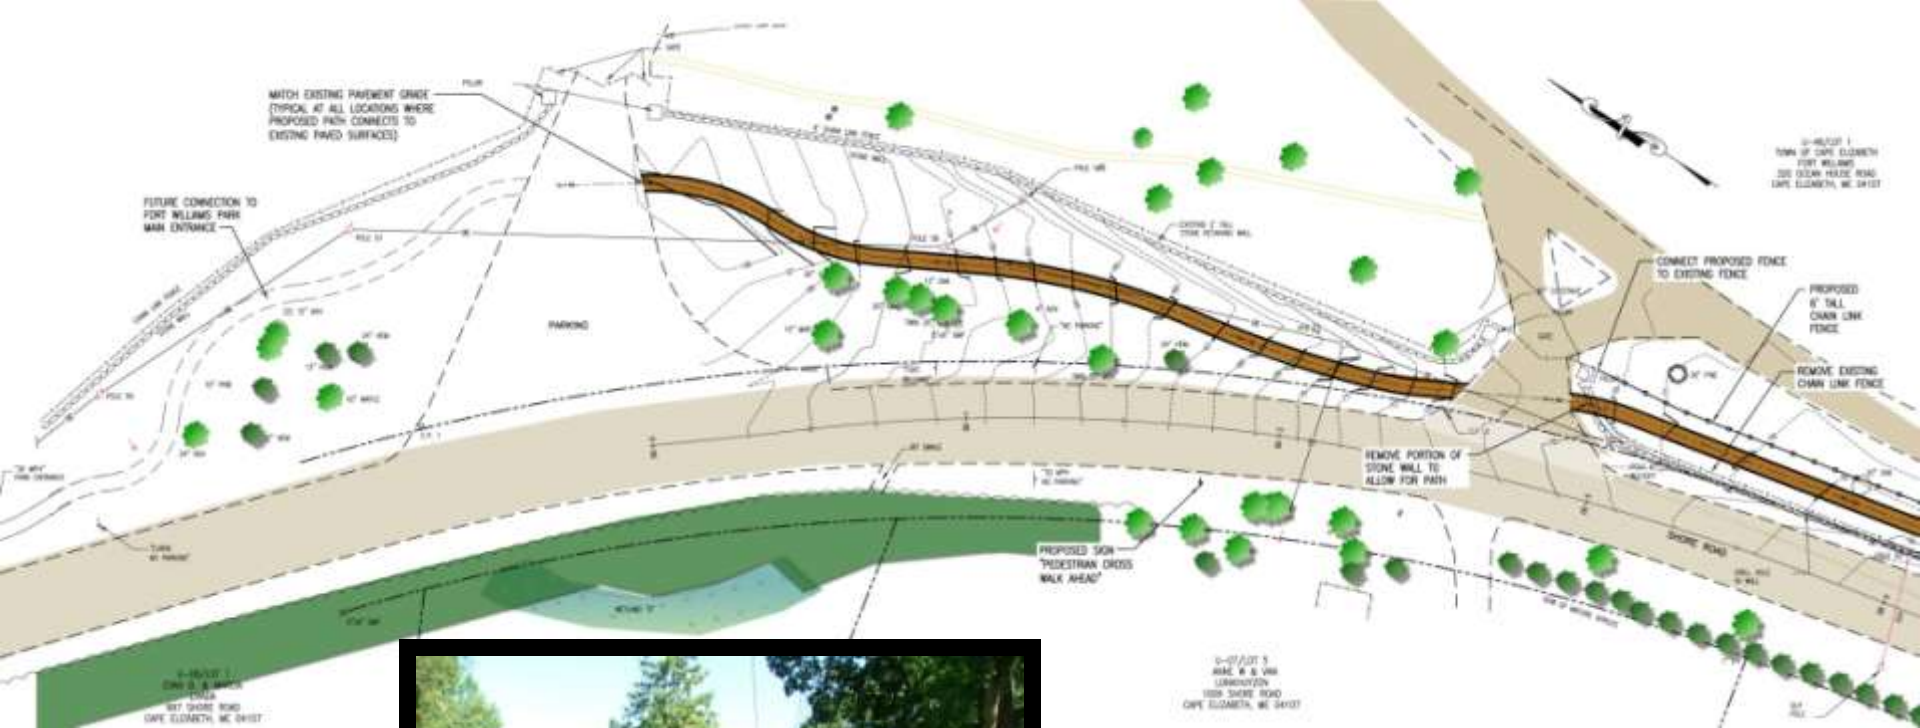

Shore Road Pathway

June 2010

amec[®]

Earth & Environmental, Inc.
343 Gorham Road
South Portland, ME 04106
P: (207) 761-1770
www.amec.com

**Mitchell
& Associates**
LANDSCAPE ARCHITECTS

amec
 Earth & Environmental, Inc.
 343 Gorham Road
 South Portland ME 04106
 P: (207) 761-1770
 www.amec.com