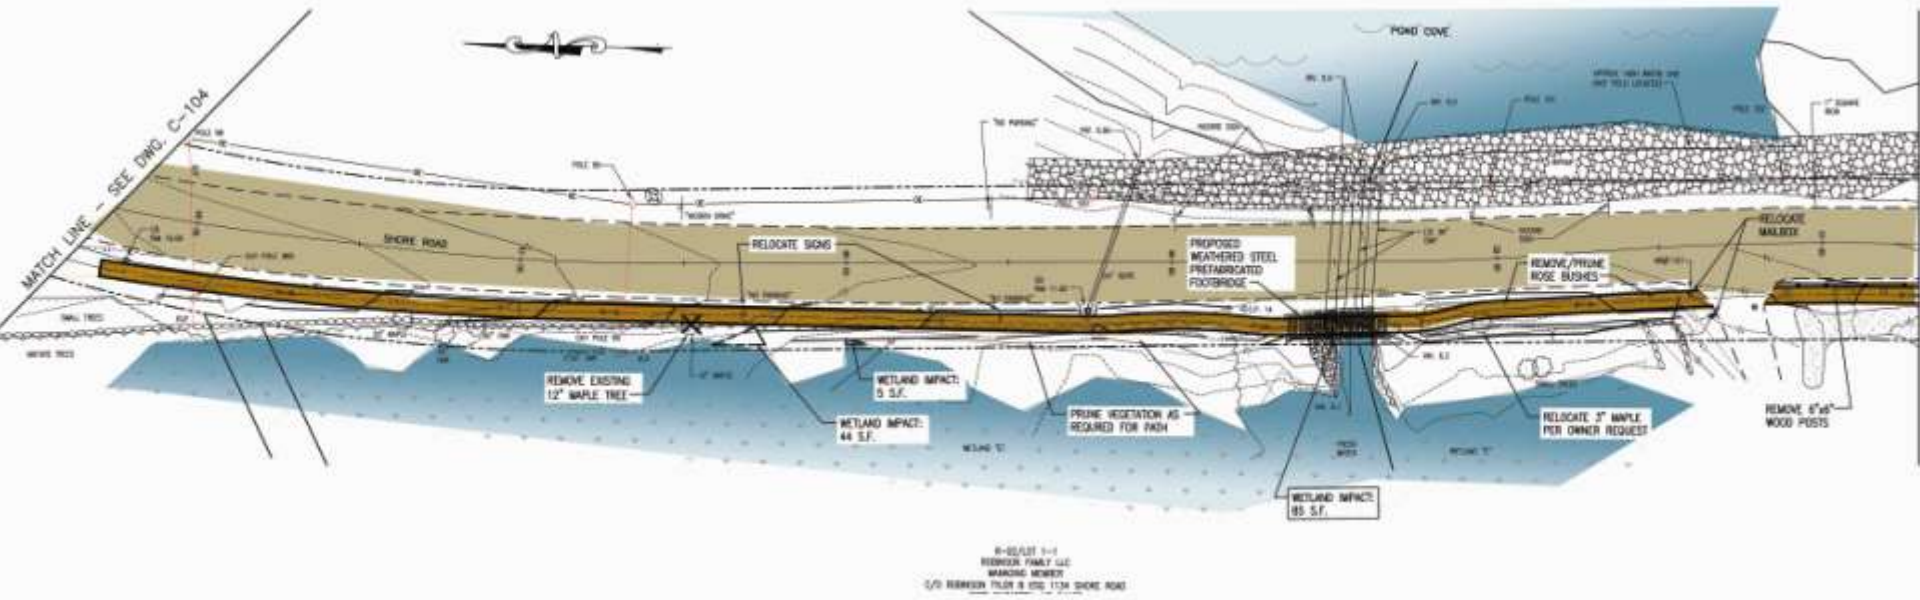

Mitchell & Associates
LANDSCAPE ARCHITECTS

amec
Earth & Environmental, Inc.
343 Gorham Road
South Portland ME 04106
P: (207) 761-1770
www.amec.com

Mitchell & Associates
LANDSCAPE ARCHITECTS

amec
Earth & Environmental, Inc.
343 Gorham Road
South Portland ME 04106
P: (207) 761-1770
www.amec.com