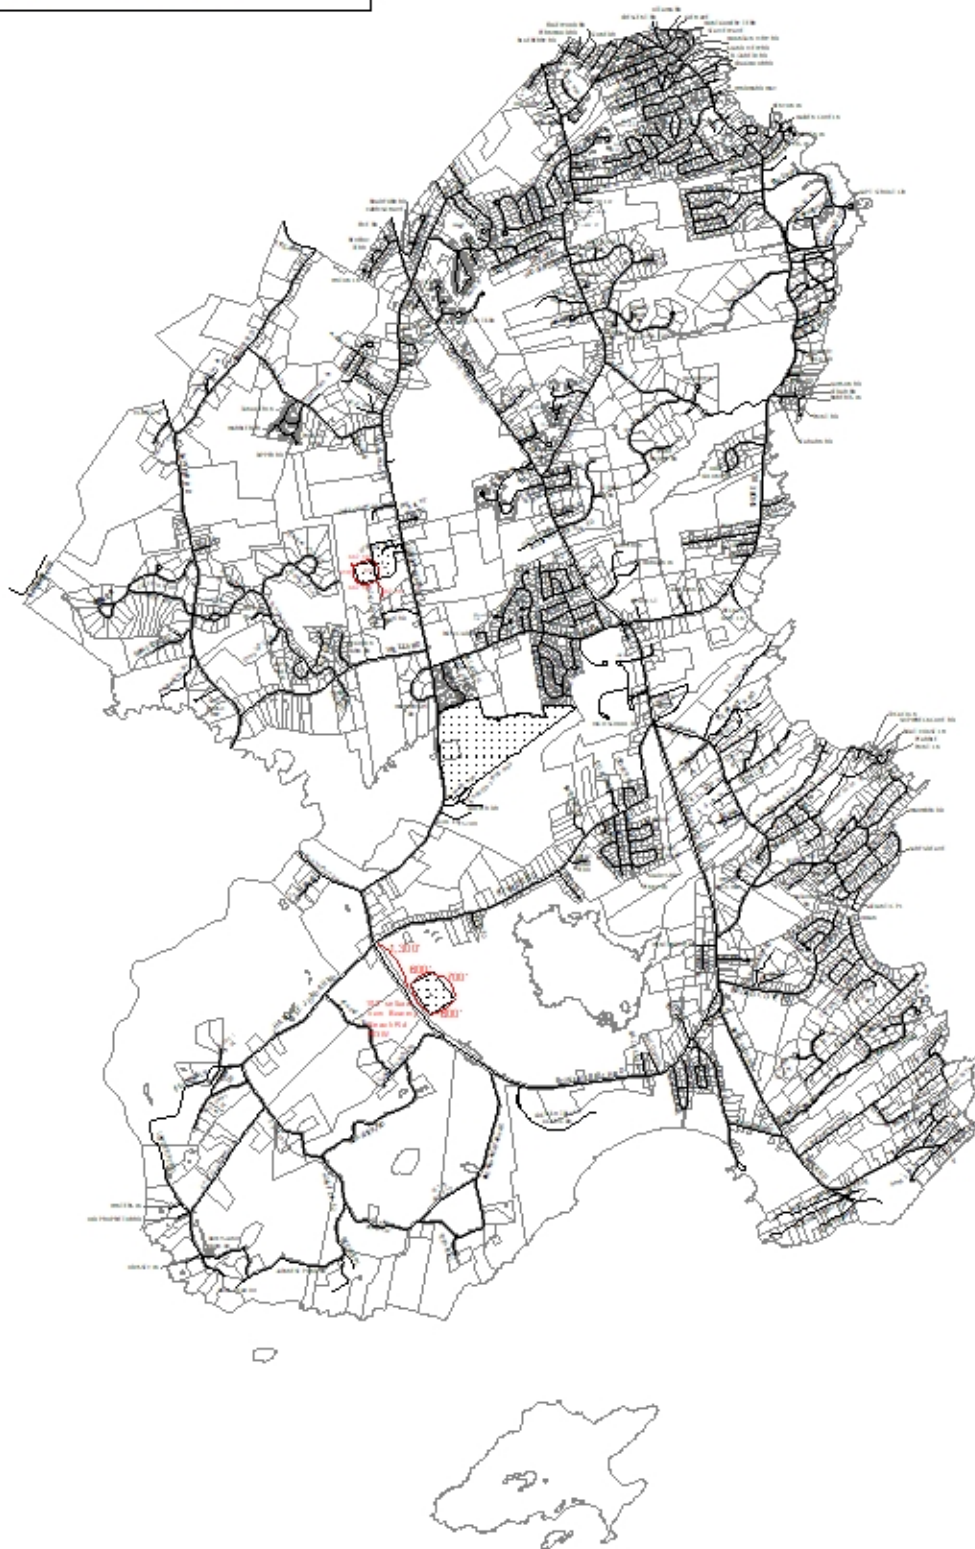

Town of Cape Elizabeth Tower Overlay Districts eff. 4-1-2020

The Zoning Map suggests the location of each Resource Protection District zone, the actual boundary of which is subject to field verification.