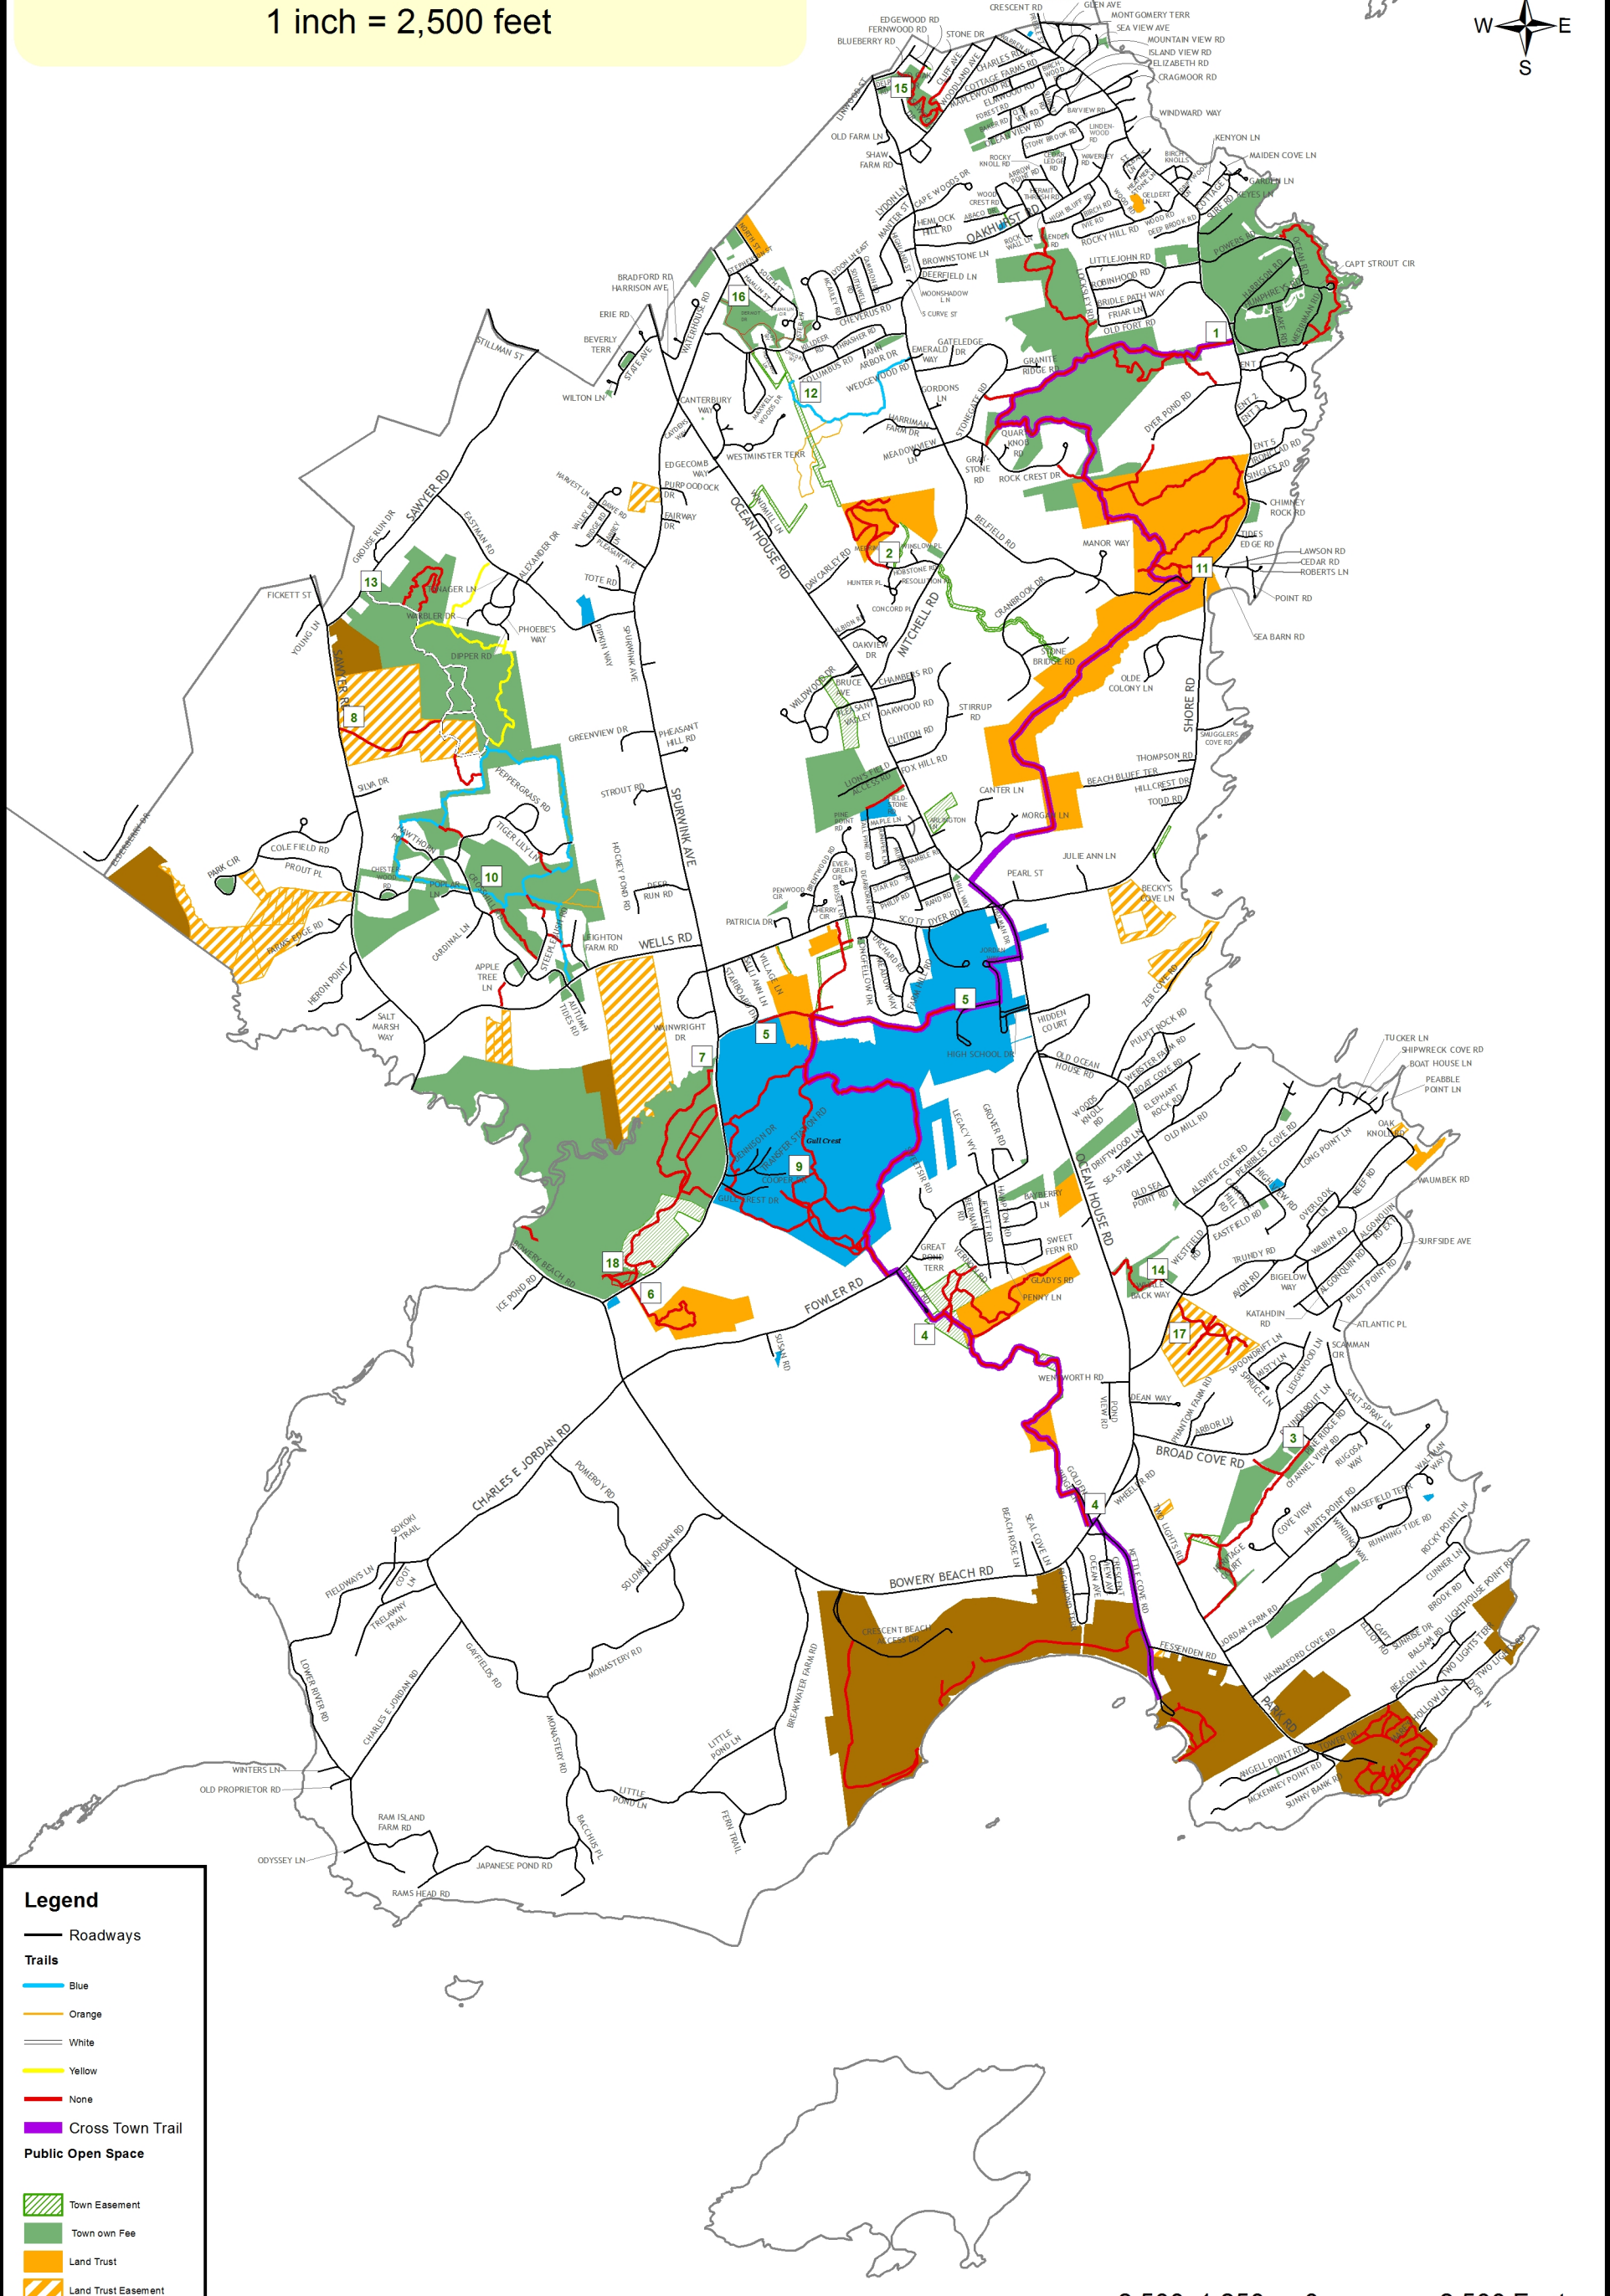

# Town of Cape Elizabeth 2020 Greenbelt Trails Map

1 inch = 2,500 feet

**Legend**

- Roadways
- Trails**
  - Blue
  - Orange
  - White
  - Yellow
  - None
  - Cross Town Trail
- Public Open Space**
  - Town Easement
  - Town own Fee
  - Land Trust
  - Land Trust Easement
  - Other Town Owned
  - State/Federal