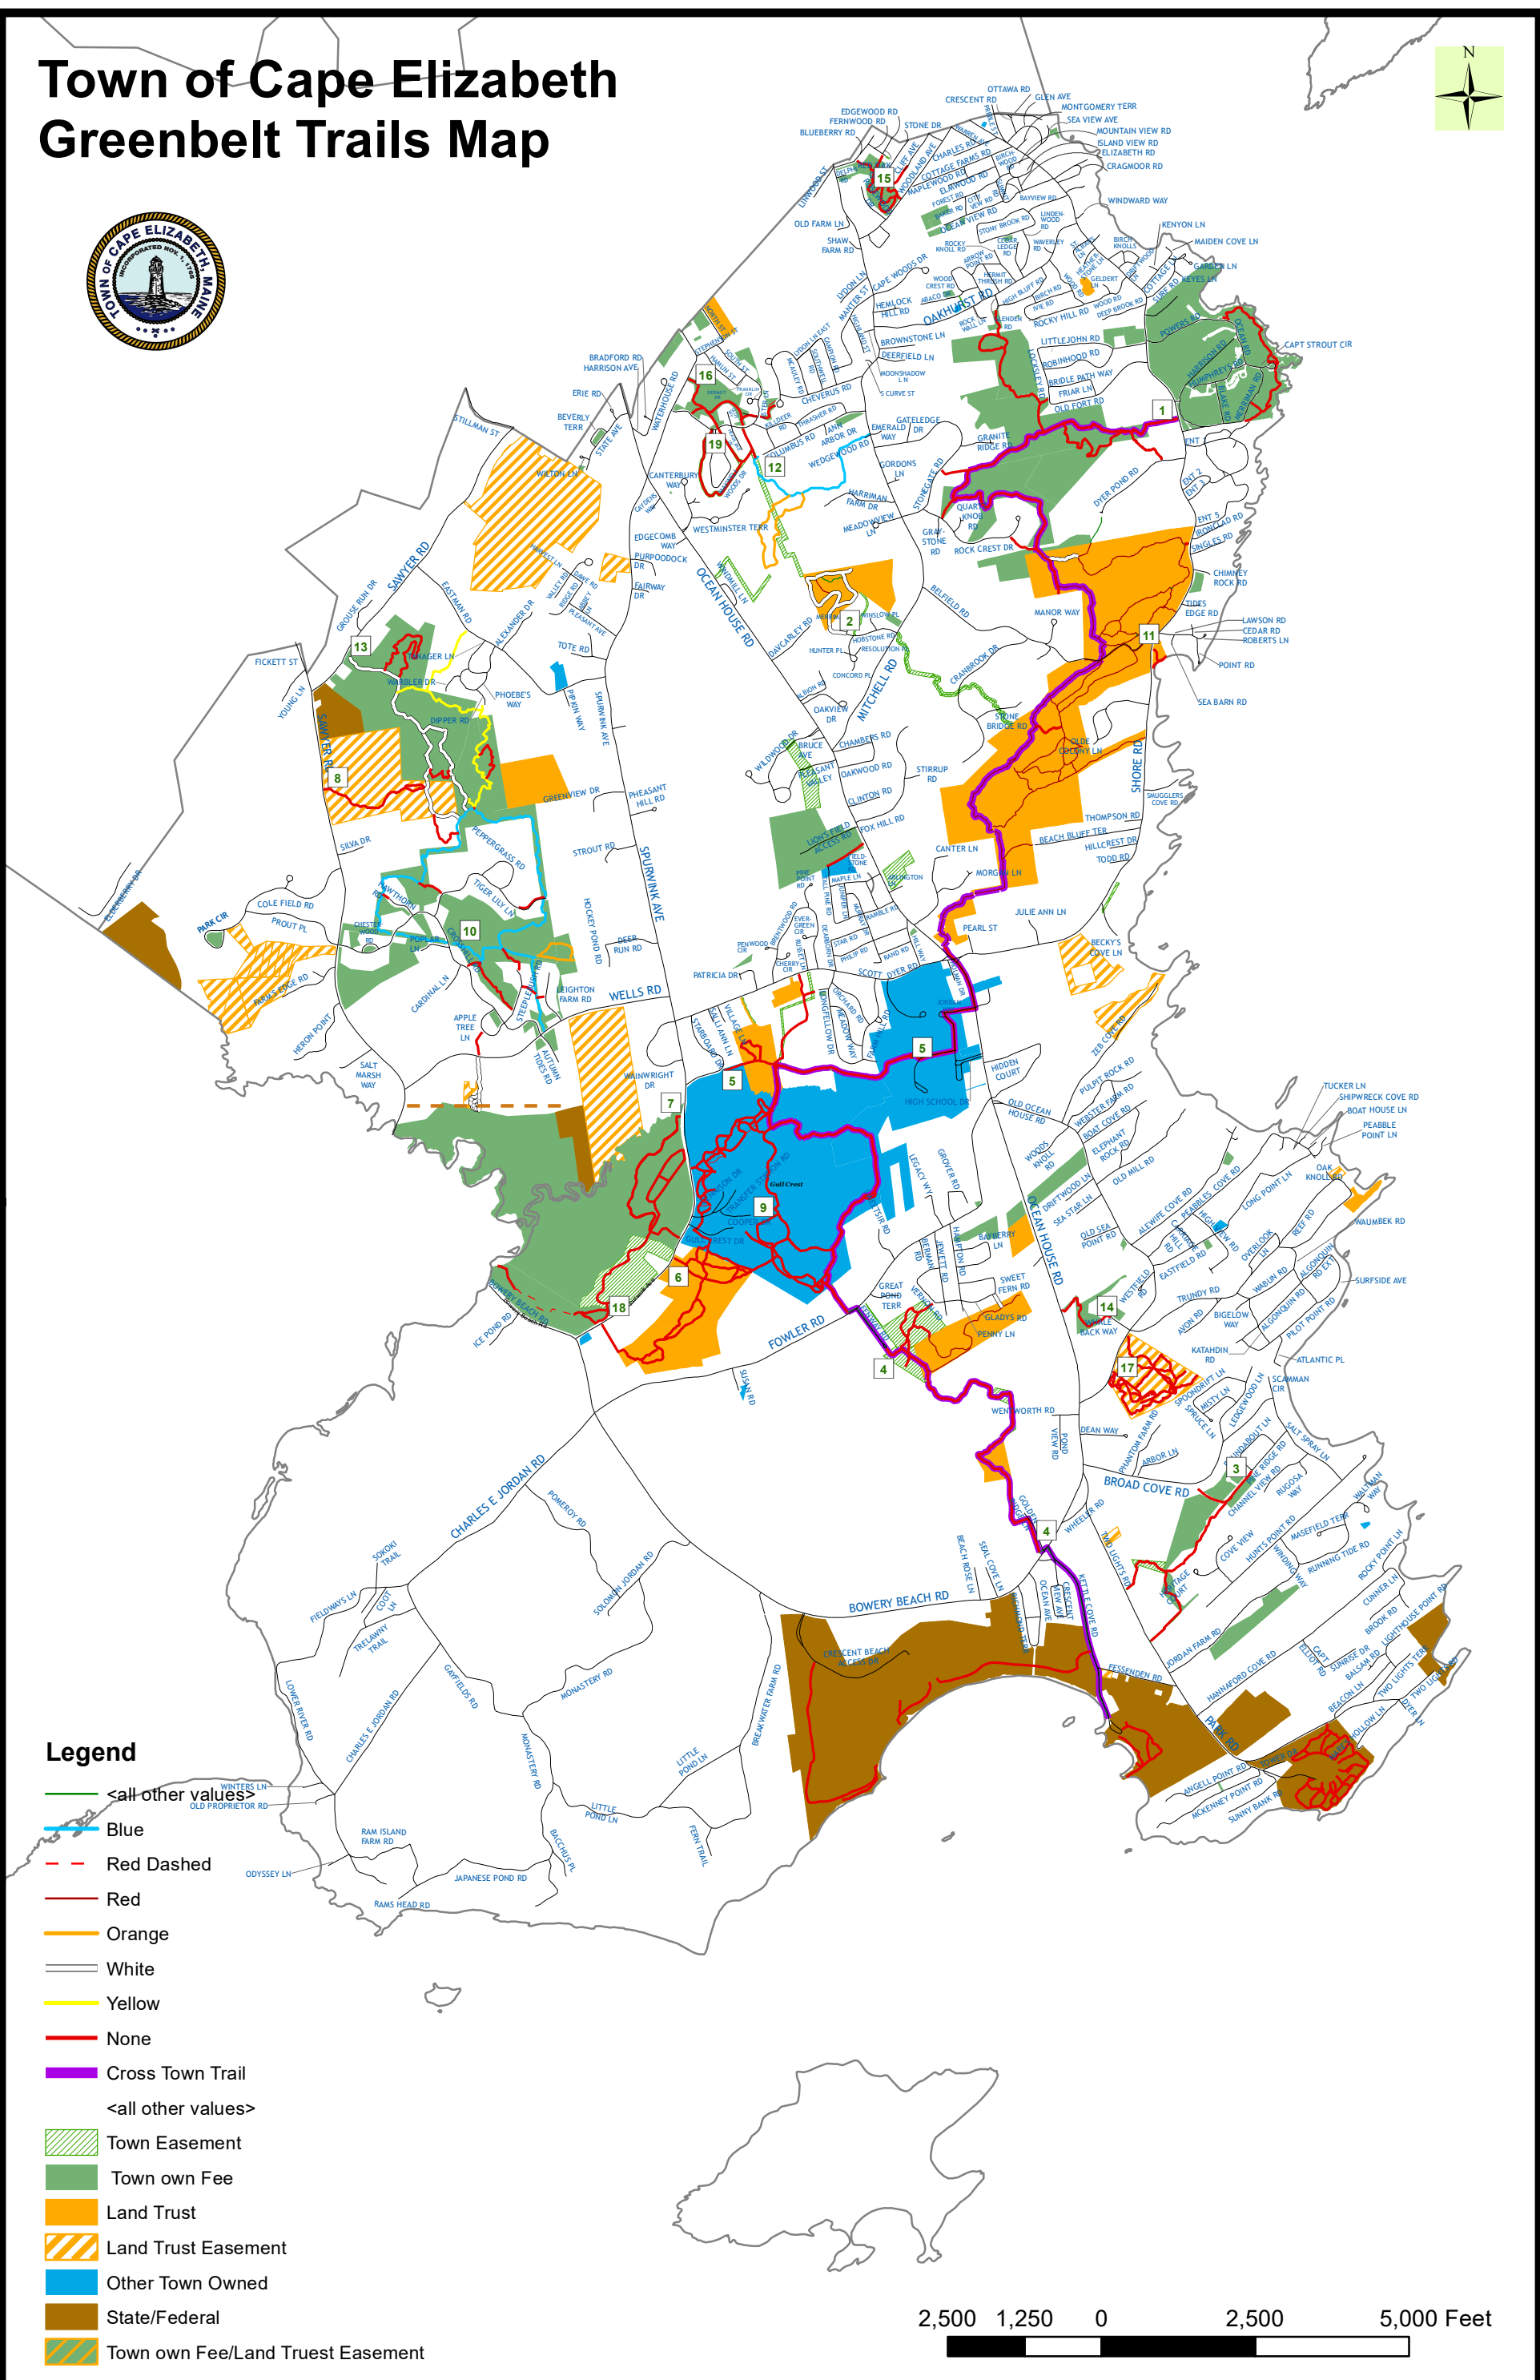

Town of Cape Elizabeth Greenbelt Trails Map

Legend

- <all other values>
- Blue
- Red Dashed
- Red
- Orange
- White
- Yellow
- None
- Cross Town Trail
- <all other values>
- Town Easement
- Town own Fee
- Land Trust
- Land Trust Easement
- Other Town Owned
- State/Federal
- Town own Fee/Land Trust Easement