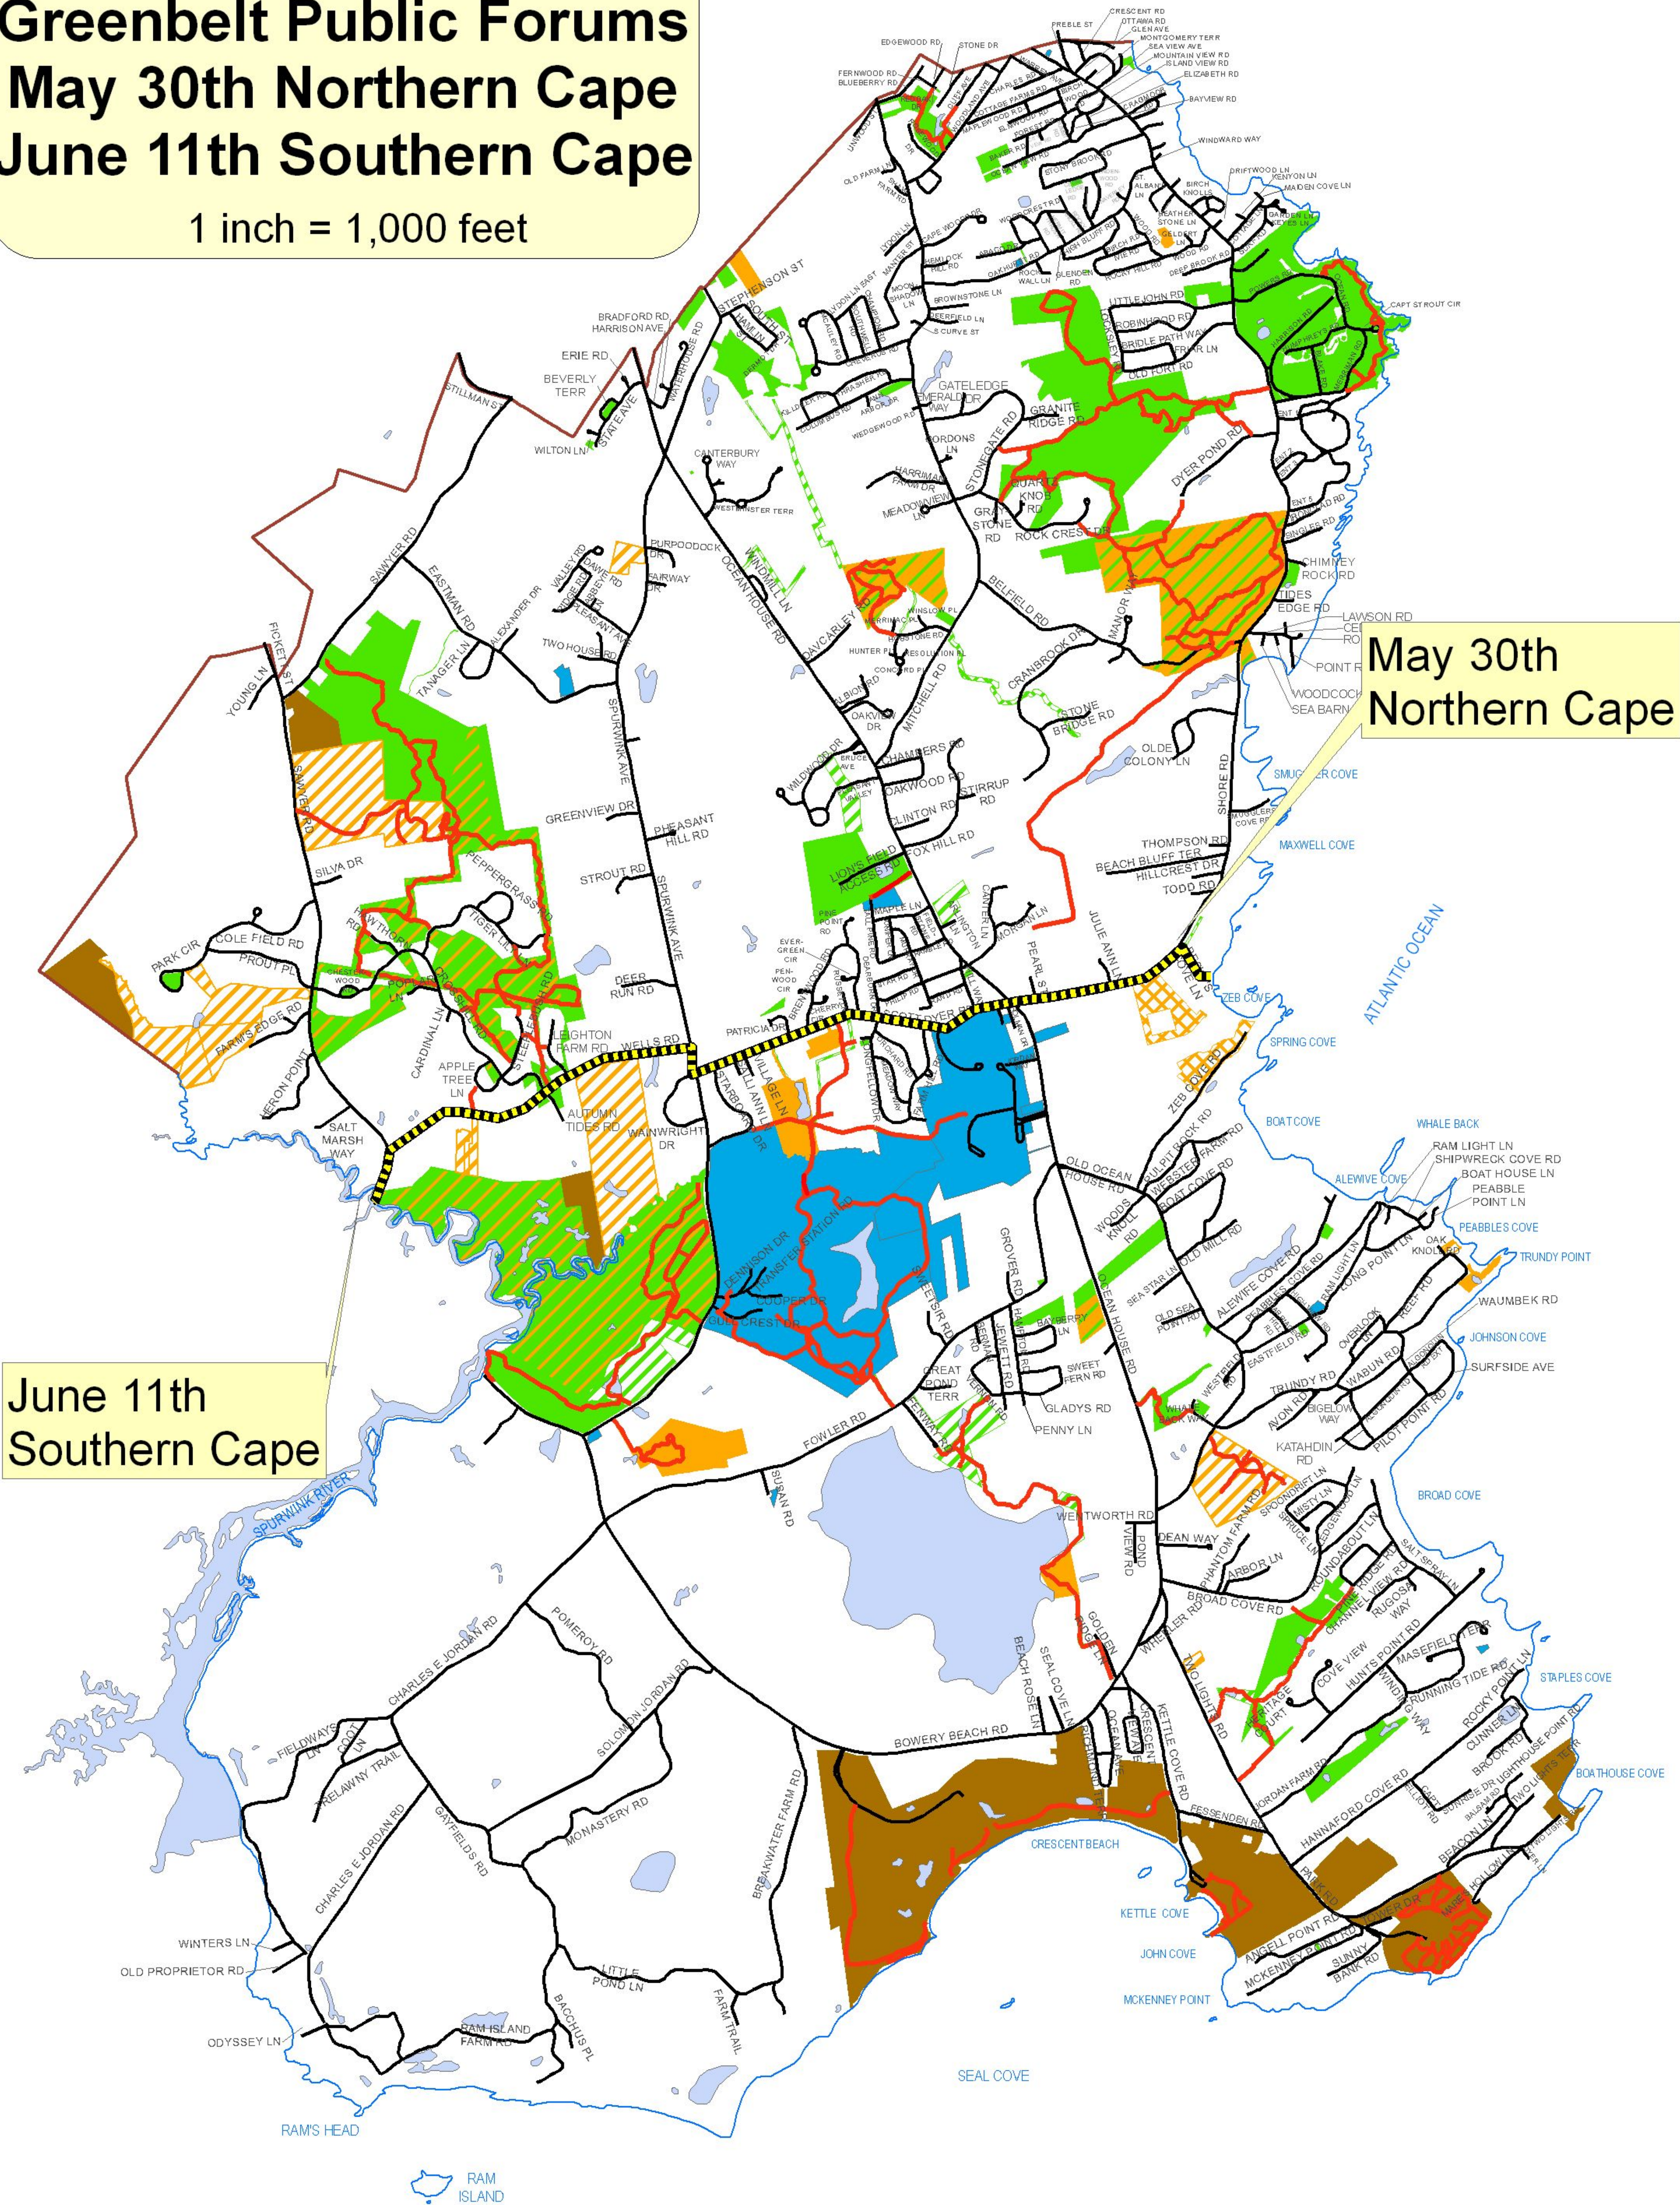

**Town of Cape Elizabeth  
Trails Map  
Greenbelt Public Forums  
May 30th Northern Cape  
June 11th Southern Cape**

1 inch = 1,000 feet

May 30th  
Northern Cape

June 11th  
Southern Cape

- Legend**
- Trails
  - Public Open Space**
    - Town Owned Easement
    - Town Owned Easement/No Public Access
    - Town Owned Open Space
    - Town Owned Open Space/Land Trust Easement
  - Land Trust Easement
  - Land Trust Easement/No Public Access
  - Land Trust Owned Land
  - Land Trust Owned Land/Town Easement
  - Other Town Owned
  - State and Federal Land