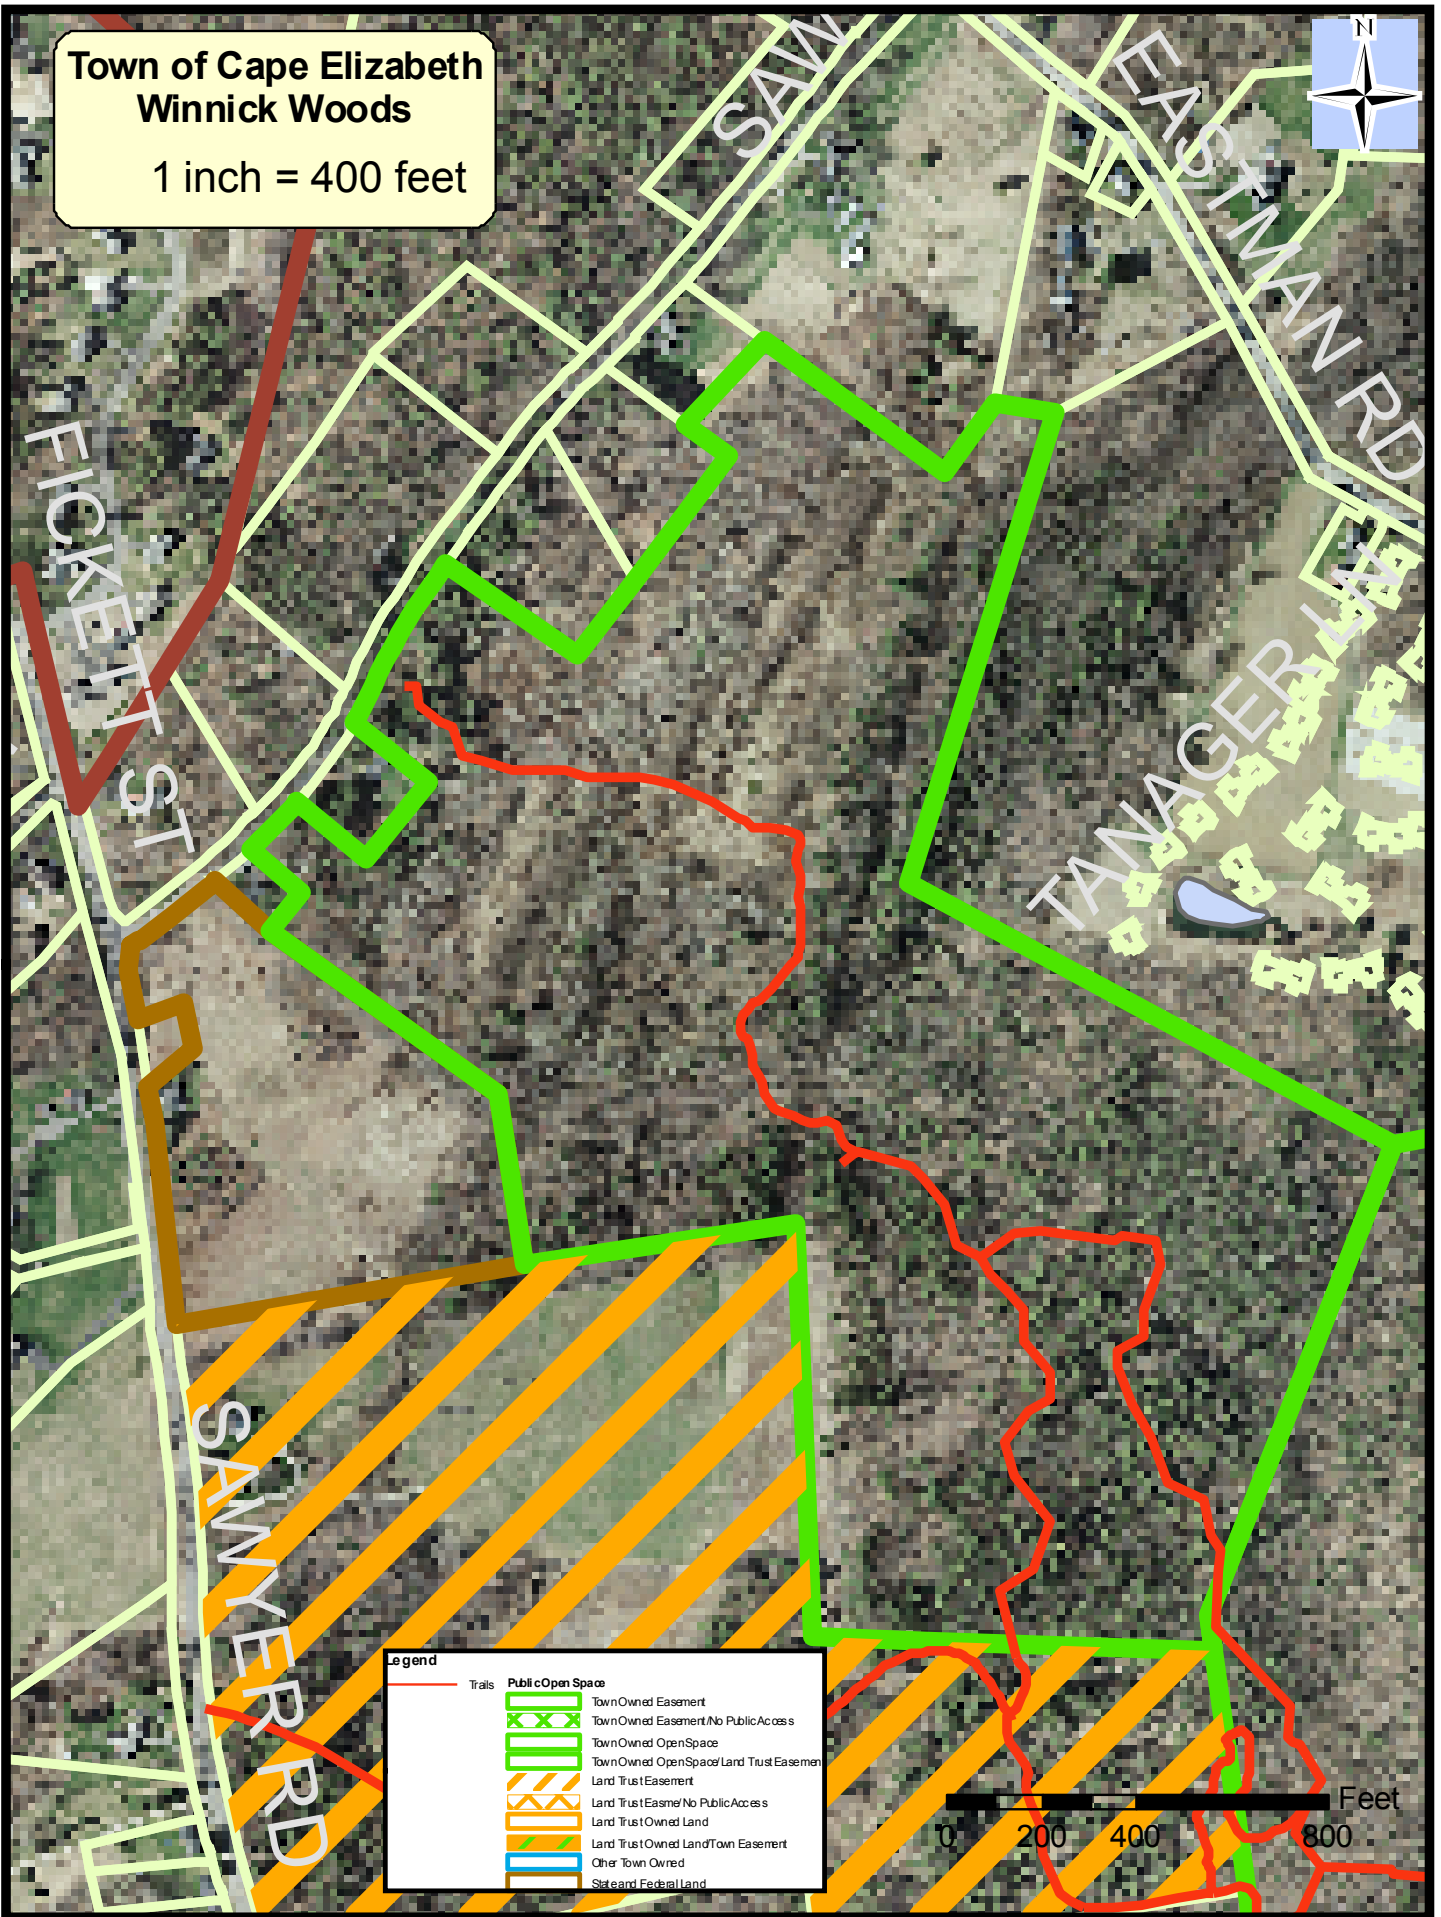

**Town of Cape Elizabeth
Winnick Woods**

1 inch = 400 feet

Legend	
	Trails
	Public Open Space
	Town Owned Easement
	Town Owned Easement/No Public Access
	Town Owned Open Space
	Town Owned Open Space/Land Trust Easement
	Land Trust Easement
	Land Trust Easement/No Public Access
	Land Trust Owned Land
	Land Trust Owned Land/Town Easement
	Other Town Owned
	State and Federal Land

0 200 400 800 Feet