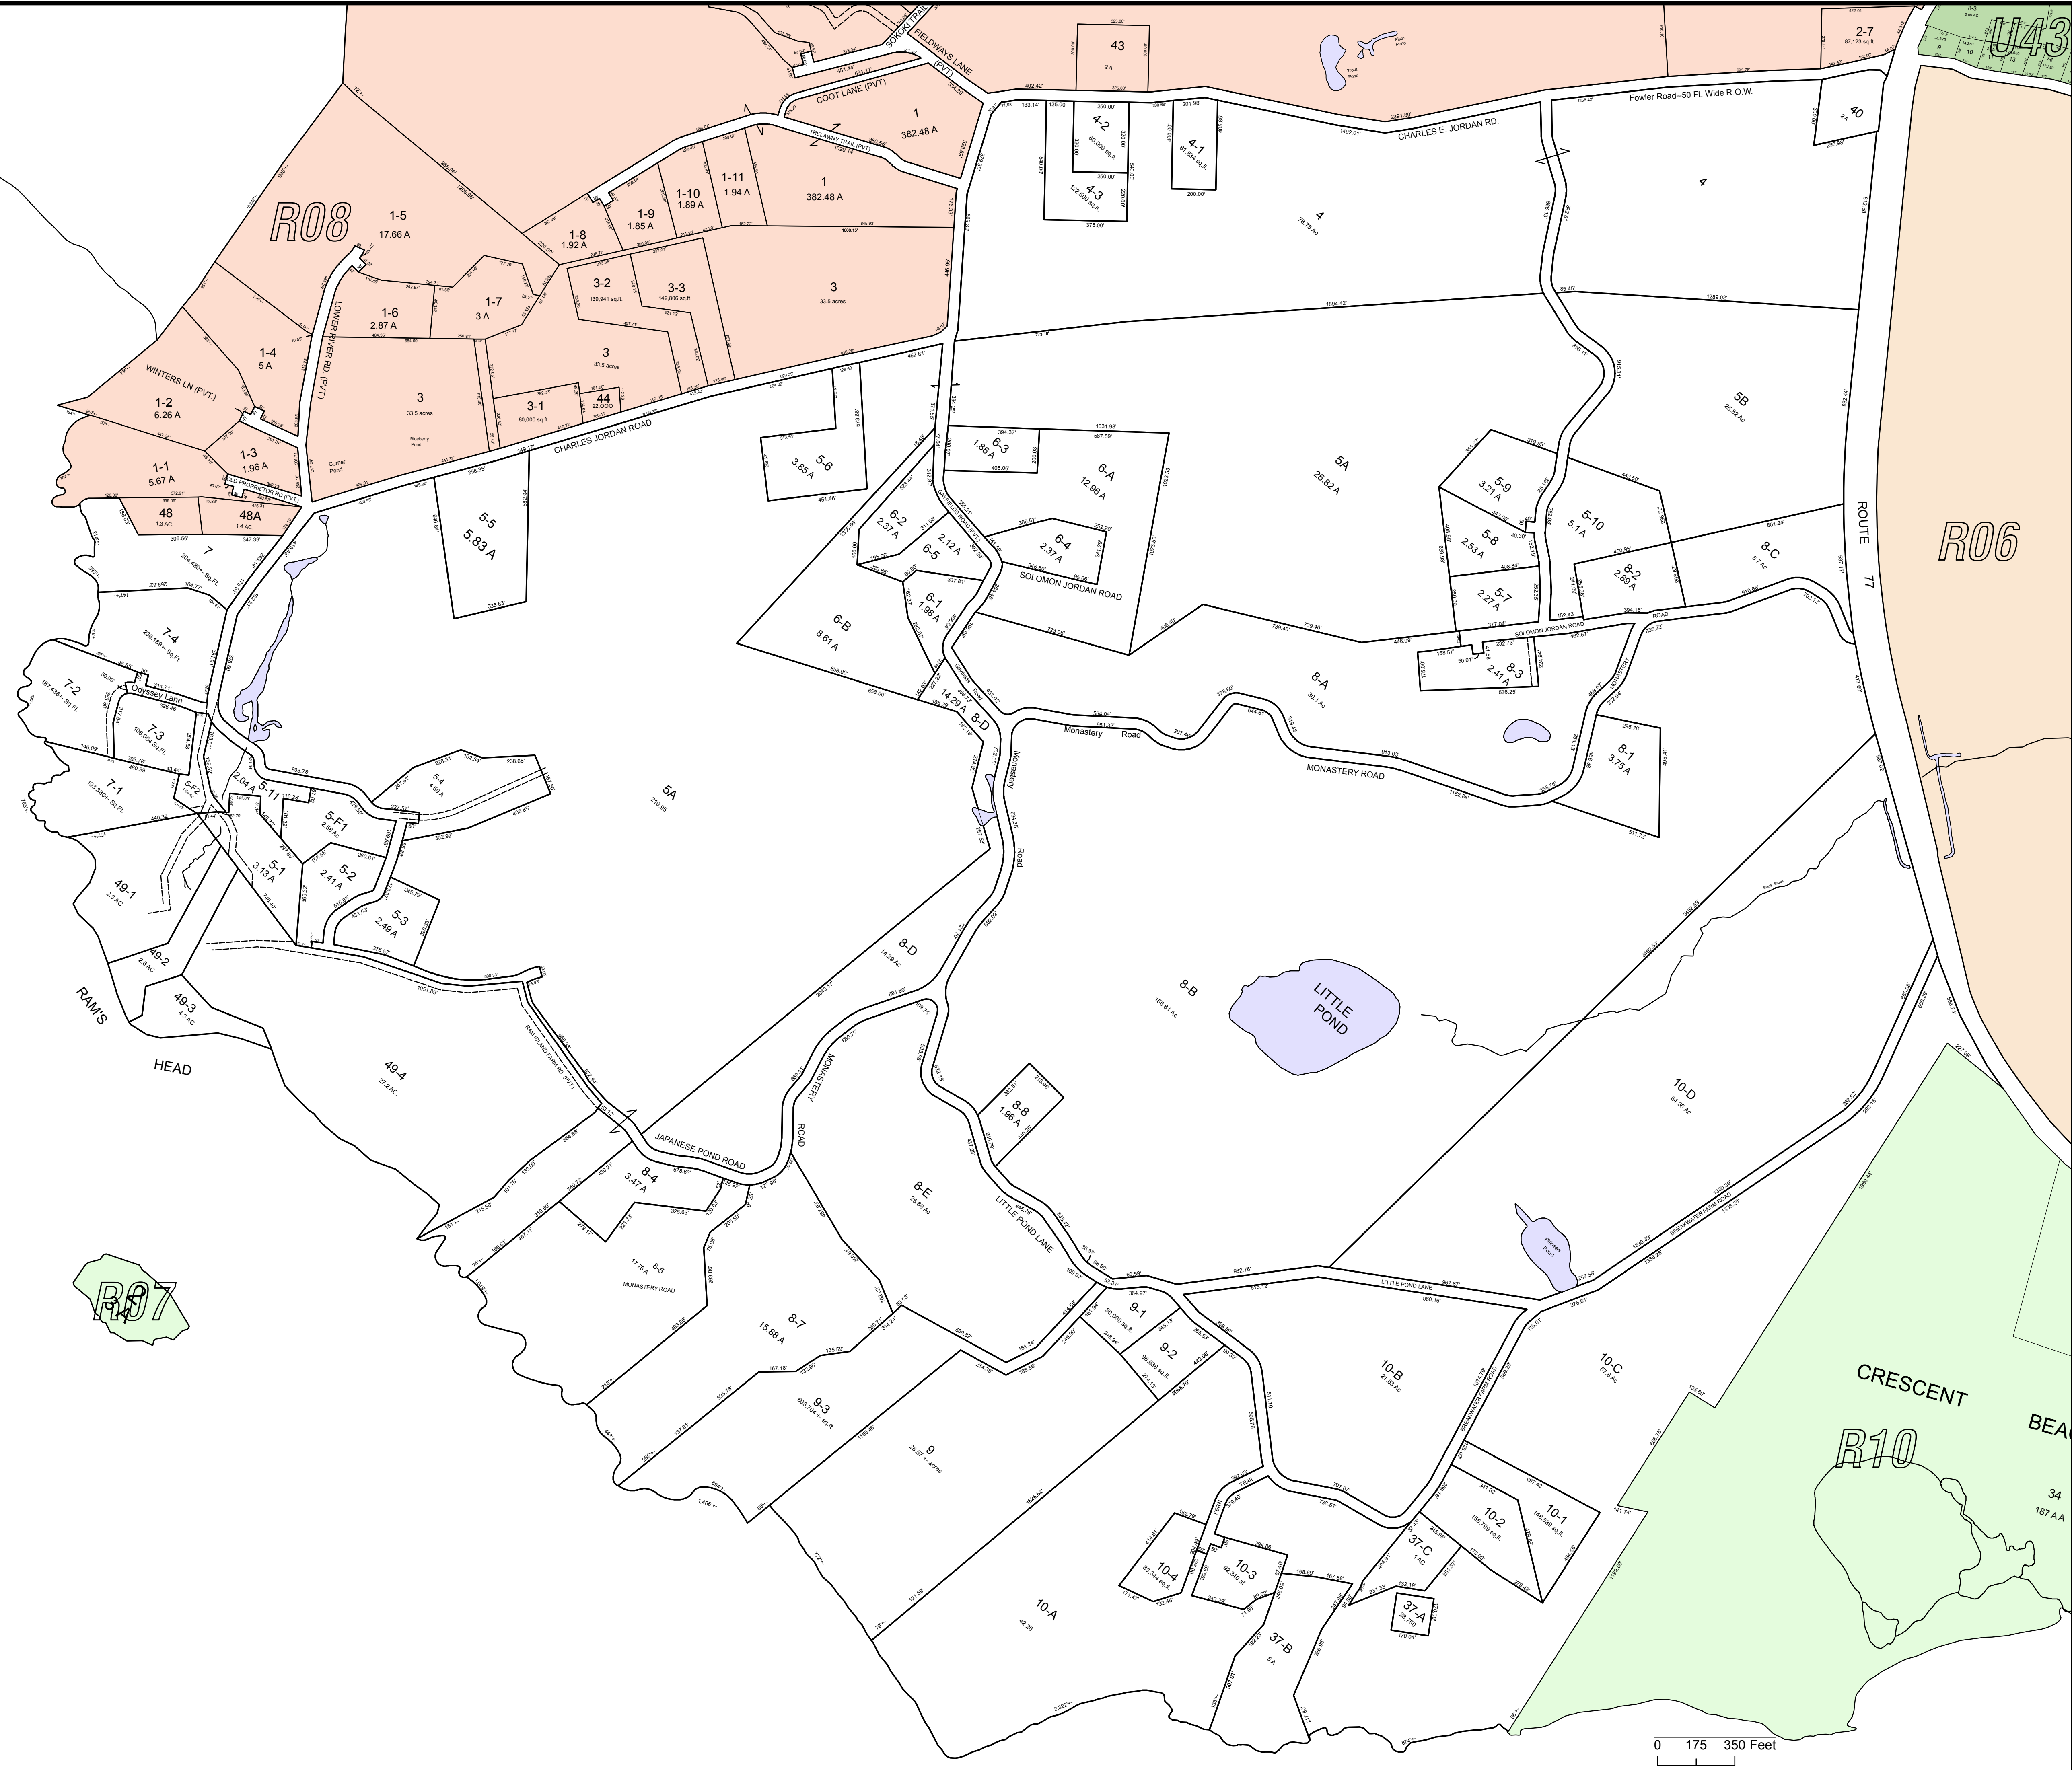

PROPERTY MAPS  
TOWN OF CAPE ELIZABETH, MAINE

James H. Thomas  
gisSolutions of Maine  
Cumberland, Maine  
jh@maine.rr.com

These maps are intended to be used for the purpose of Property Tax Assessments and should not be used for conveyances.  
Revised to April 1

Scale: 1 inch = 350

2015  
MAP: R09

0 175 350 Feet