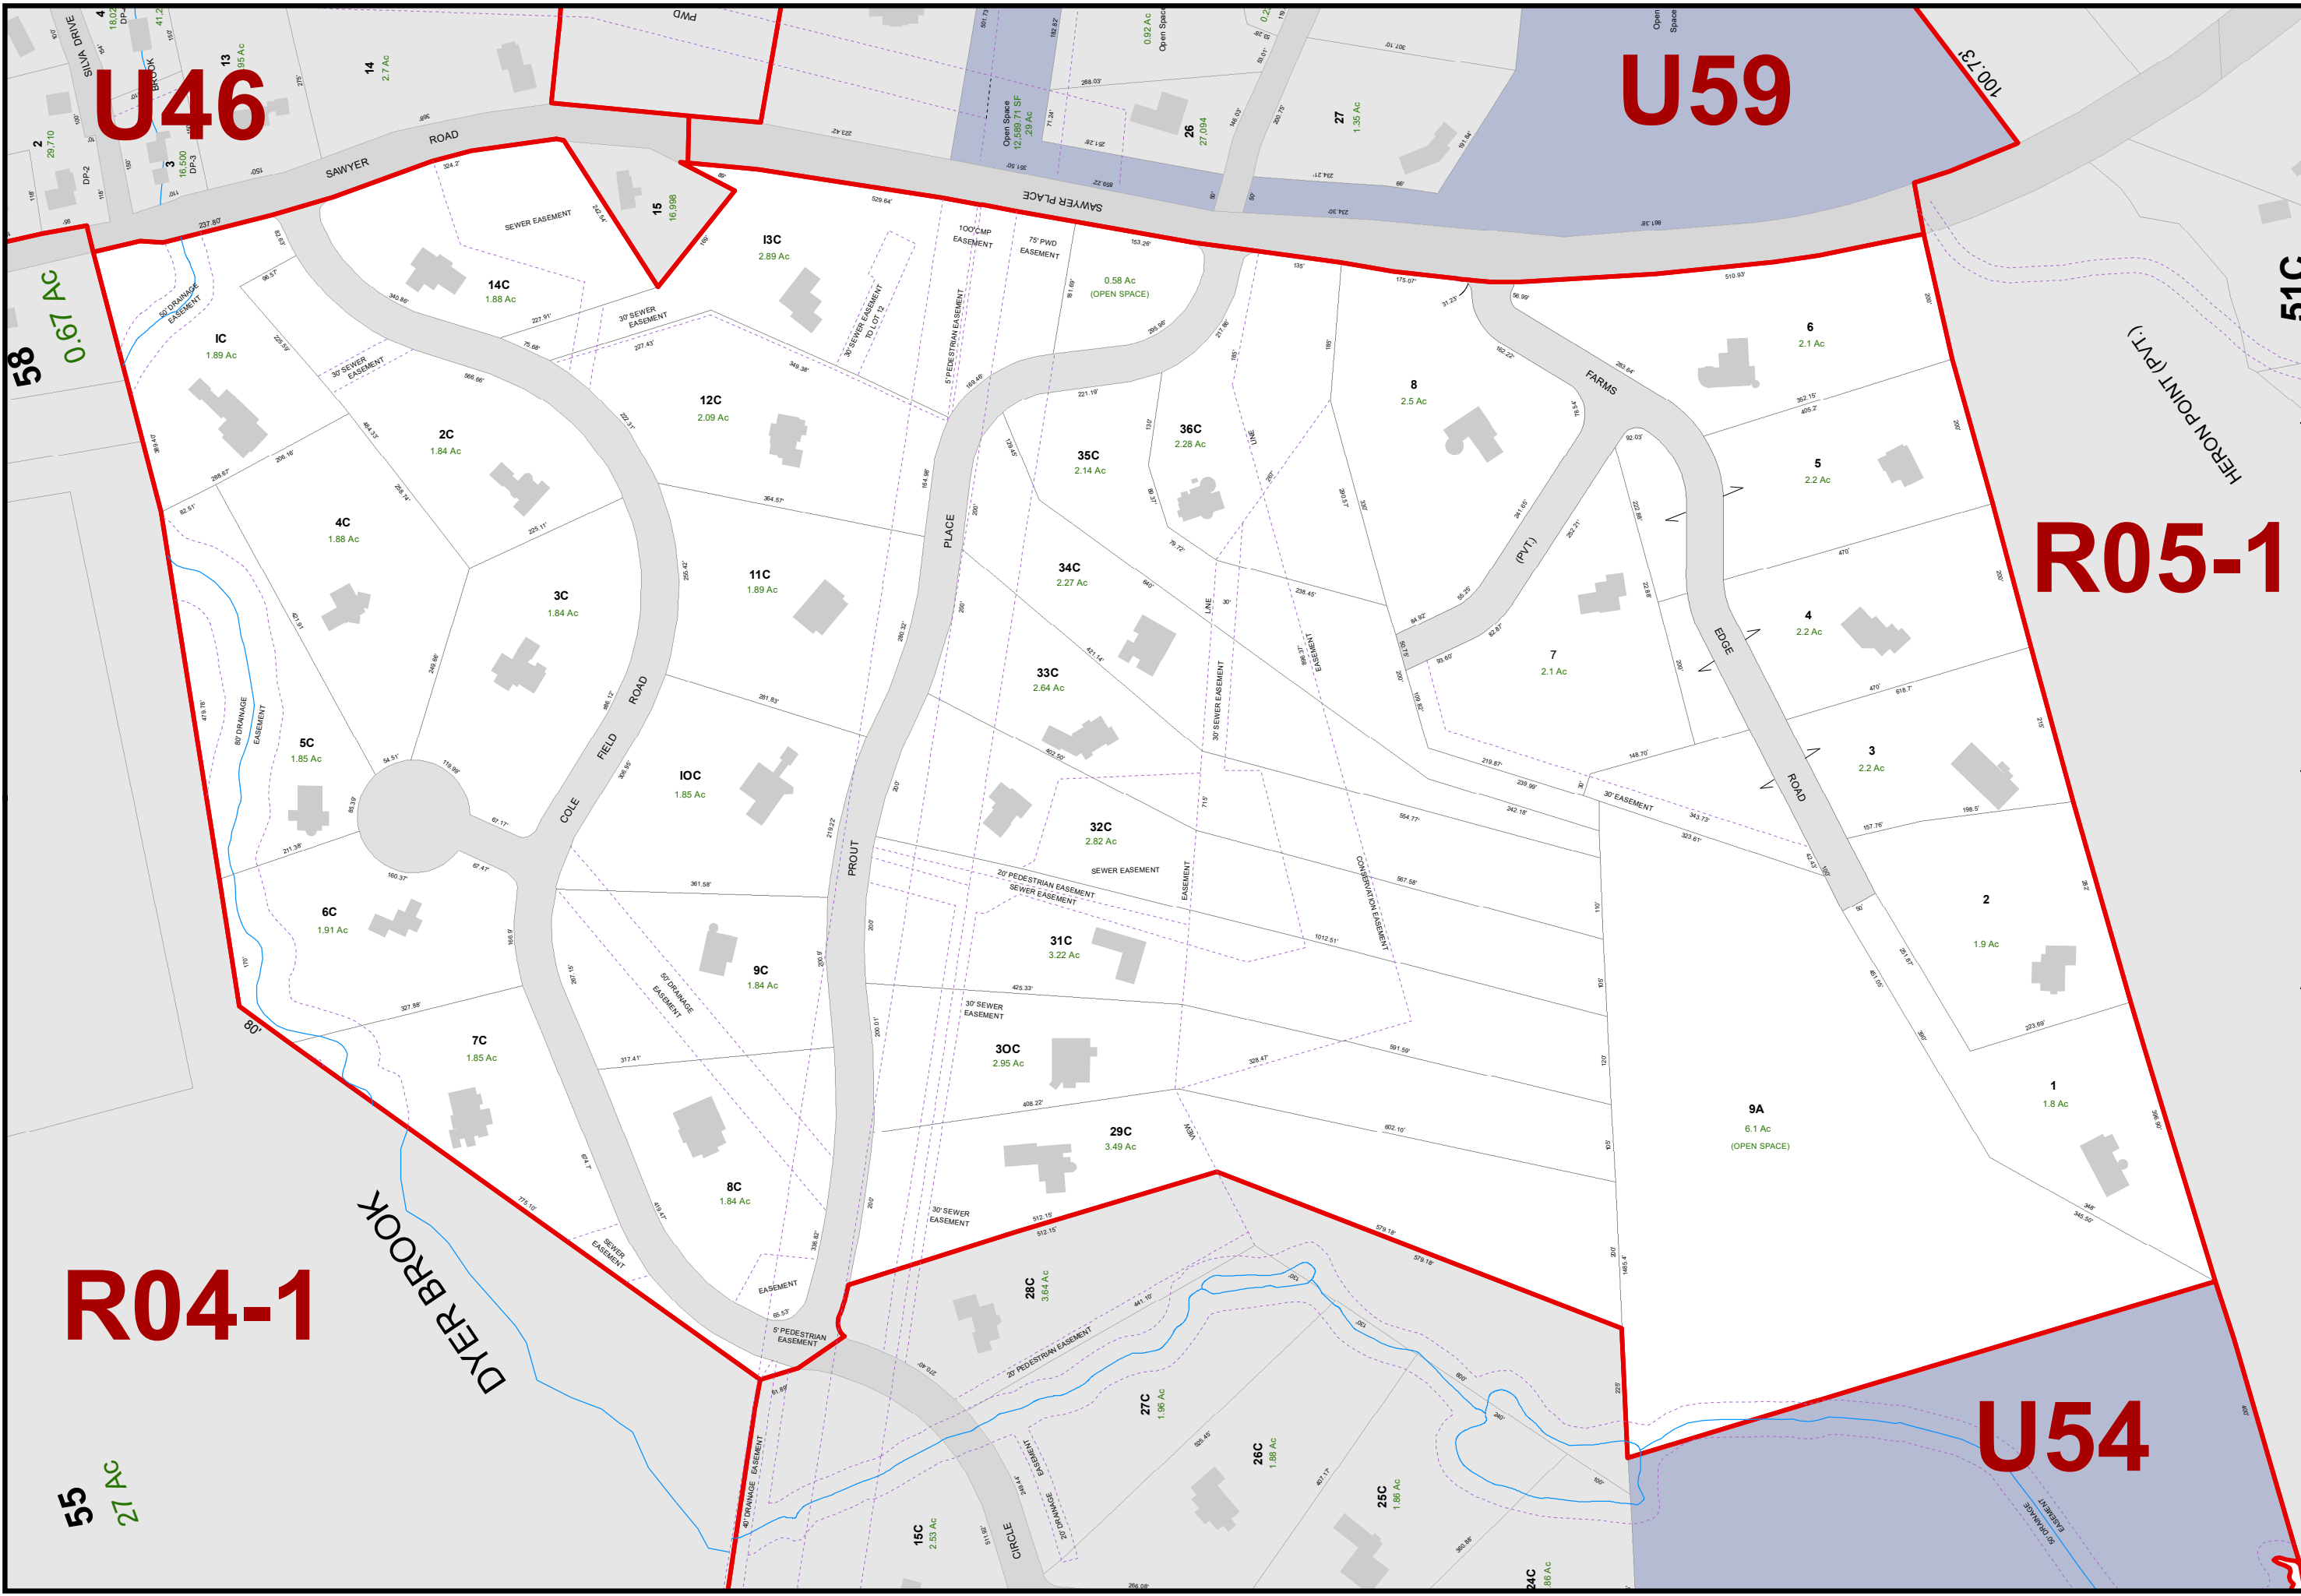

U46

U59

R05-1

R04-1

U54

Legend

- Common
- Easement/ROW
- Stream
- Hook
- Cemetery
- Parcels
- Roads
- ROW / Paper Street
- State
- Town
- Water

Maps Prepared by:
 Spatial Alternatives
 207.844.2291
 www.spatialalternatives.com

Tax Maps of Town of Cape Elizabeth

Tax Maps are intended for assessing purposes only. Boundary locations are approximate and should not be used for conveyance of property.

MAP
U53

Maps Updated to
April 1, 2018
80
Feet