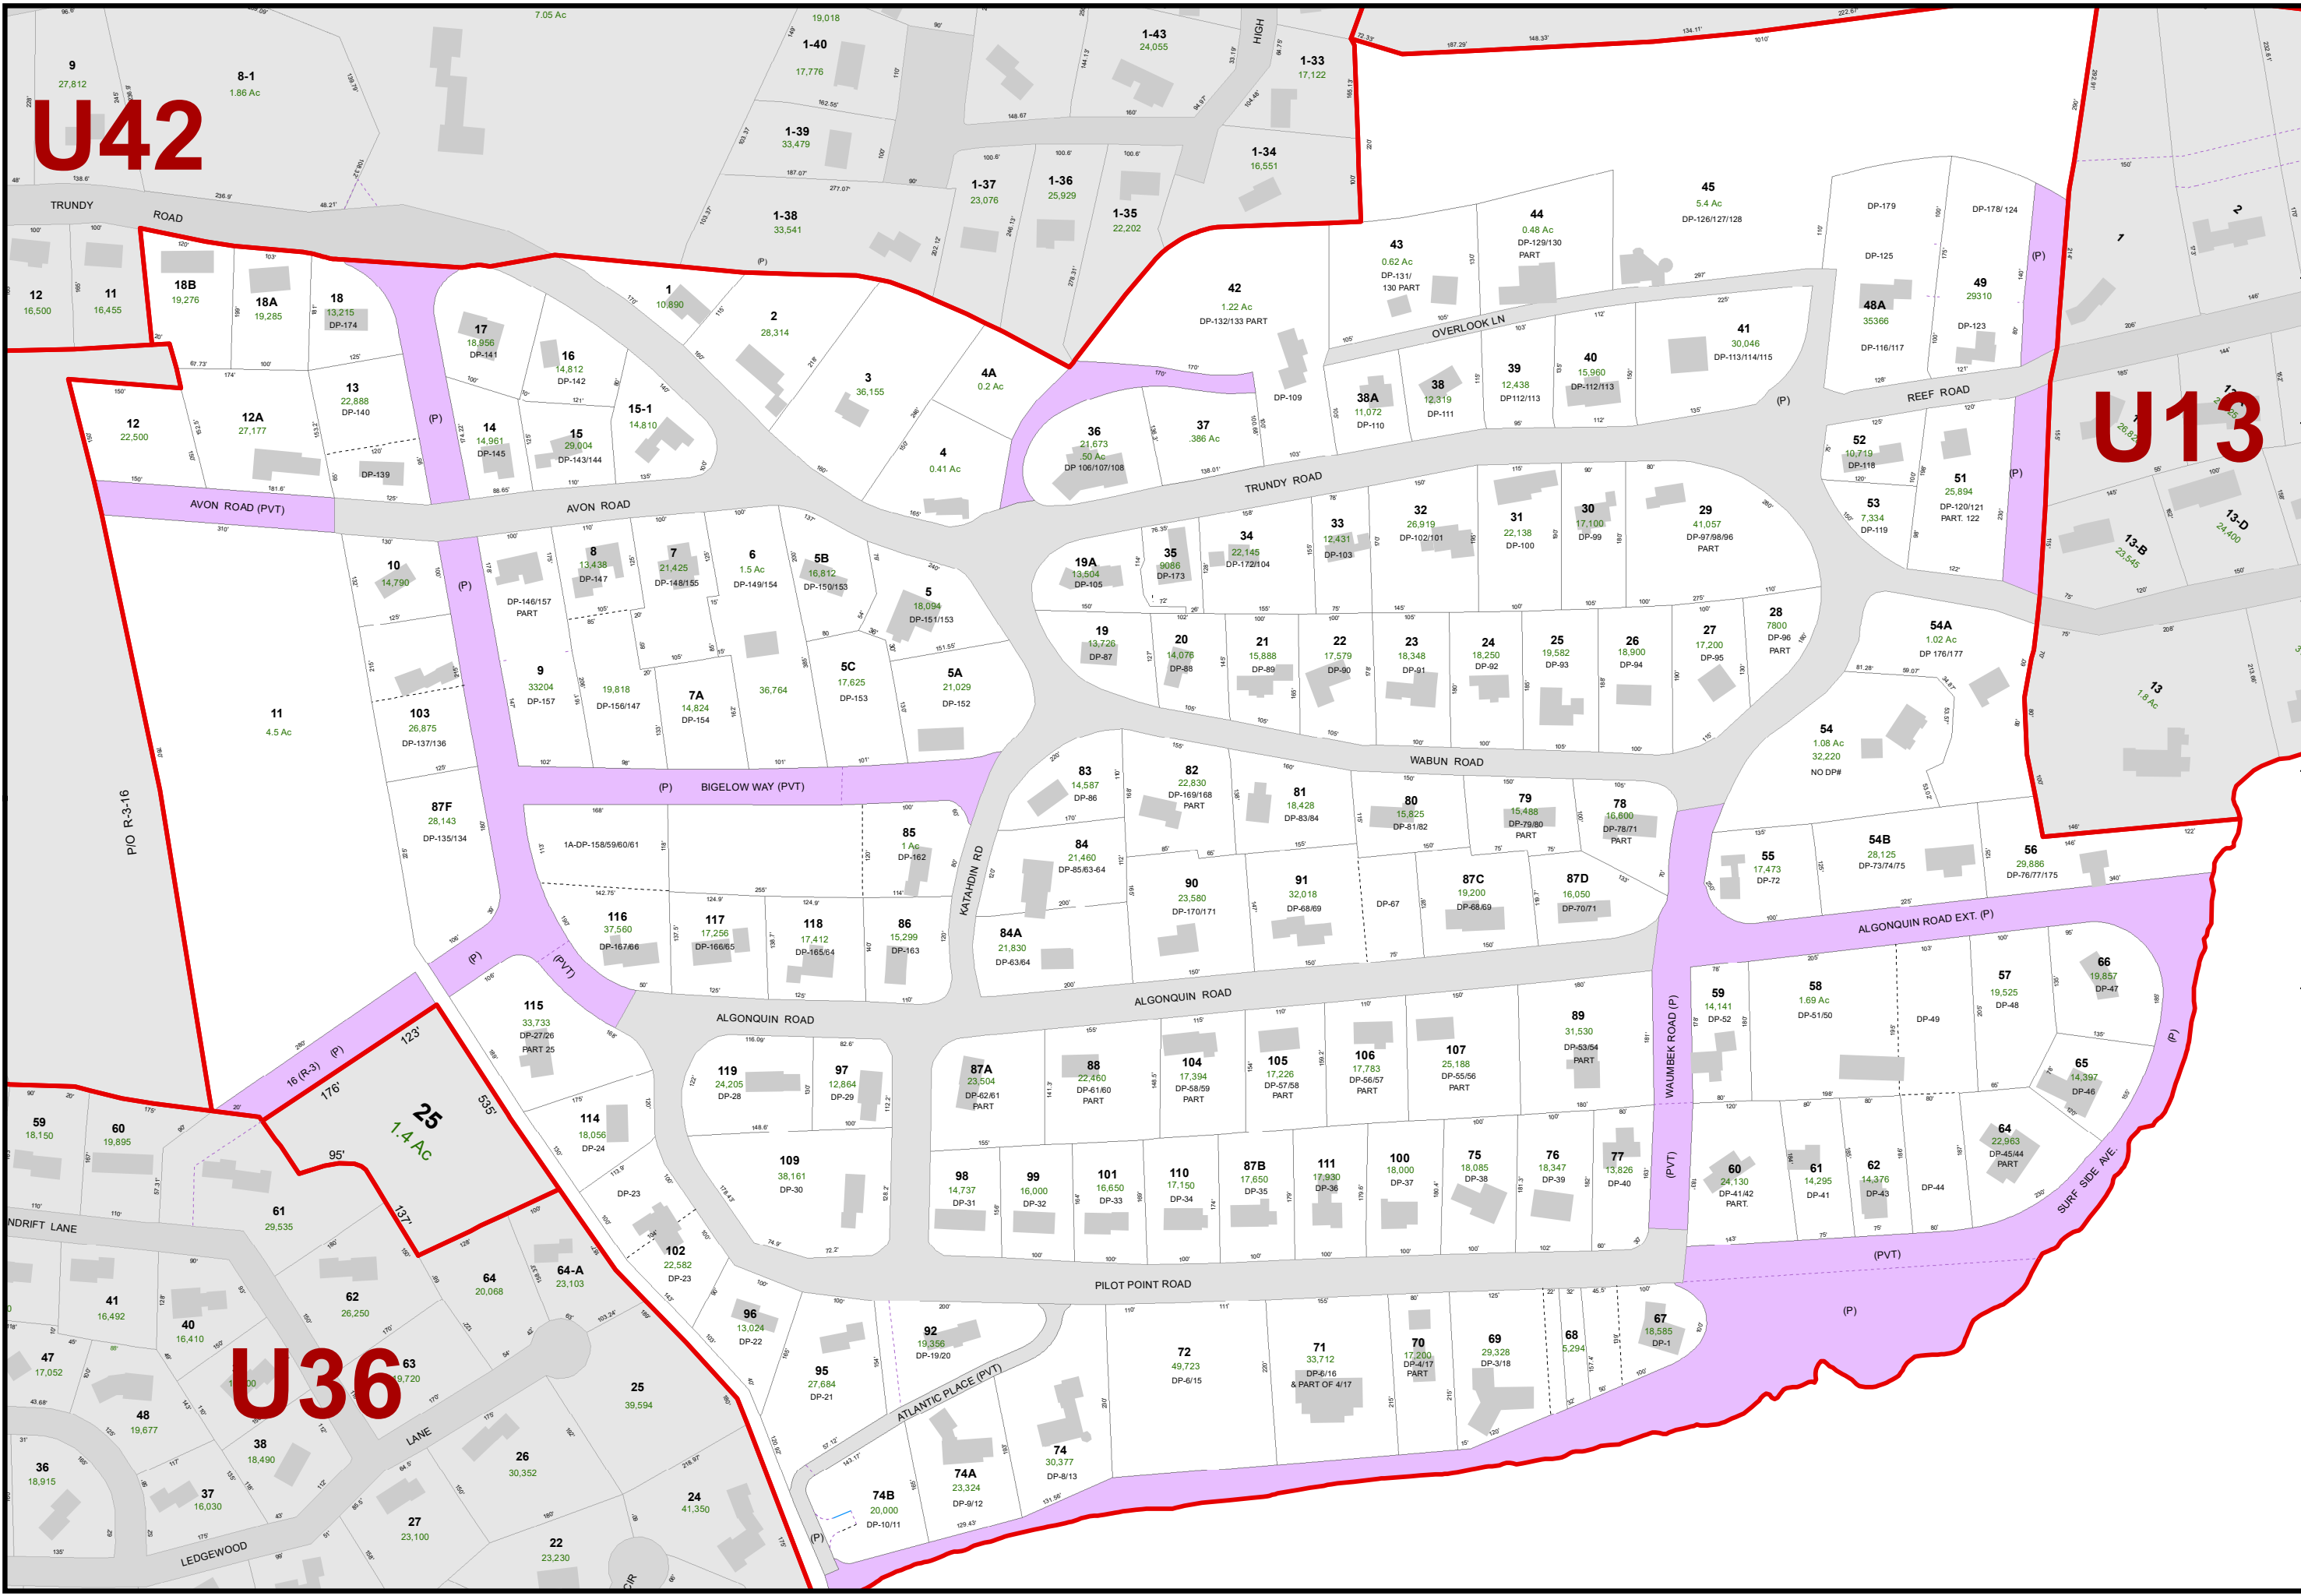

U42

U13

U36

- Legend**
- Common
 - Easement/ROW
 - Stream
 - Hook
 - Cemetery
 - Parcels
 - Roads
 - ROW / Paper Street
 - State
 - Town
 - Water

Maps Prepared by:
 Spatial Alternatives
 207-842-2595
 www.spatialalternatives.com

Tax Maps of Town of Cape Elizabeth

Tax Maps are intended for assessing purposes only. Boundary locations are approximate and should not be used for conveyance of property.

**MAP
U12**

Maps Updated to
April 1, 2018
80
Feet