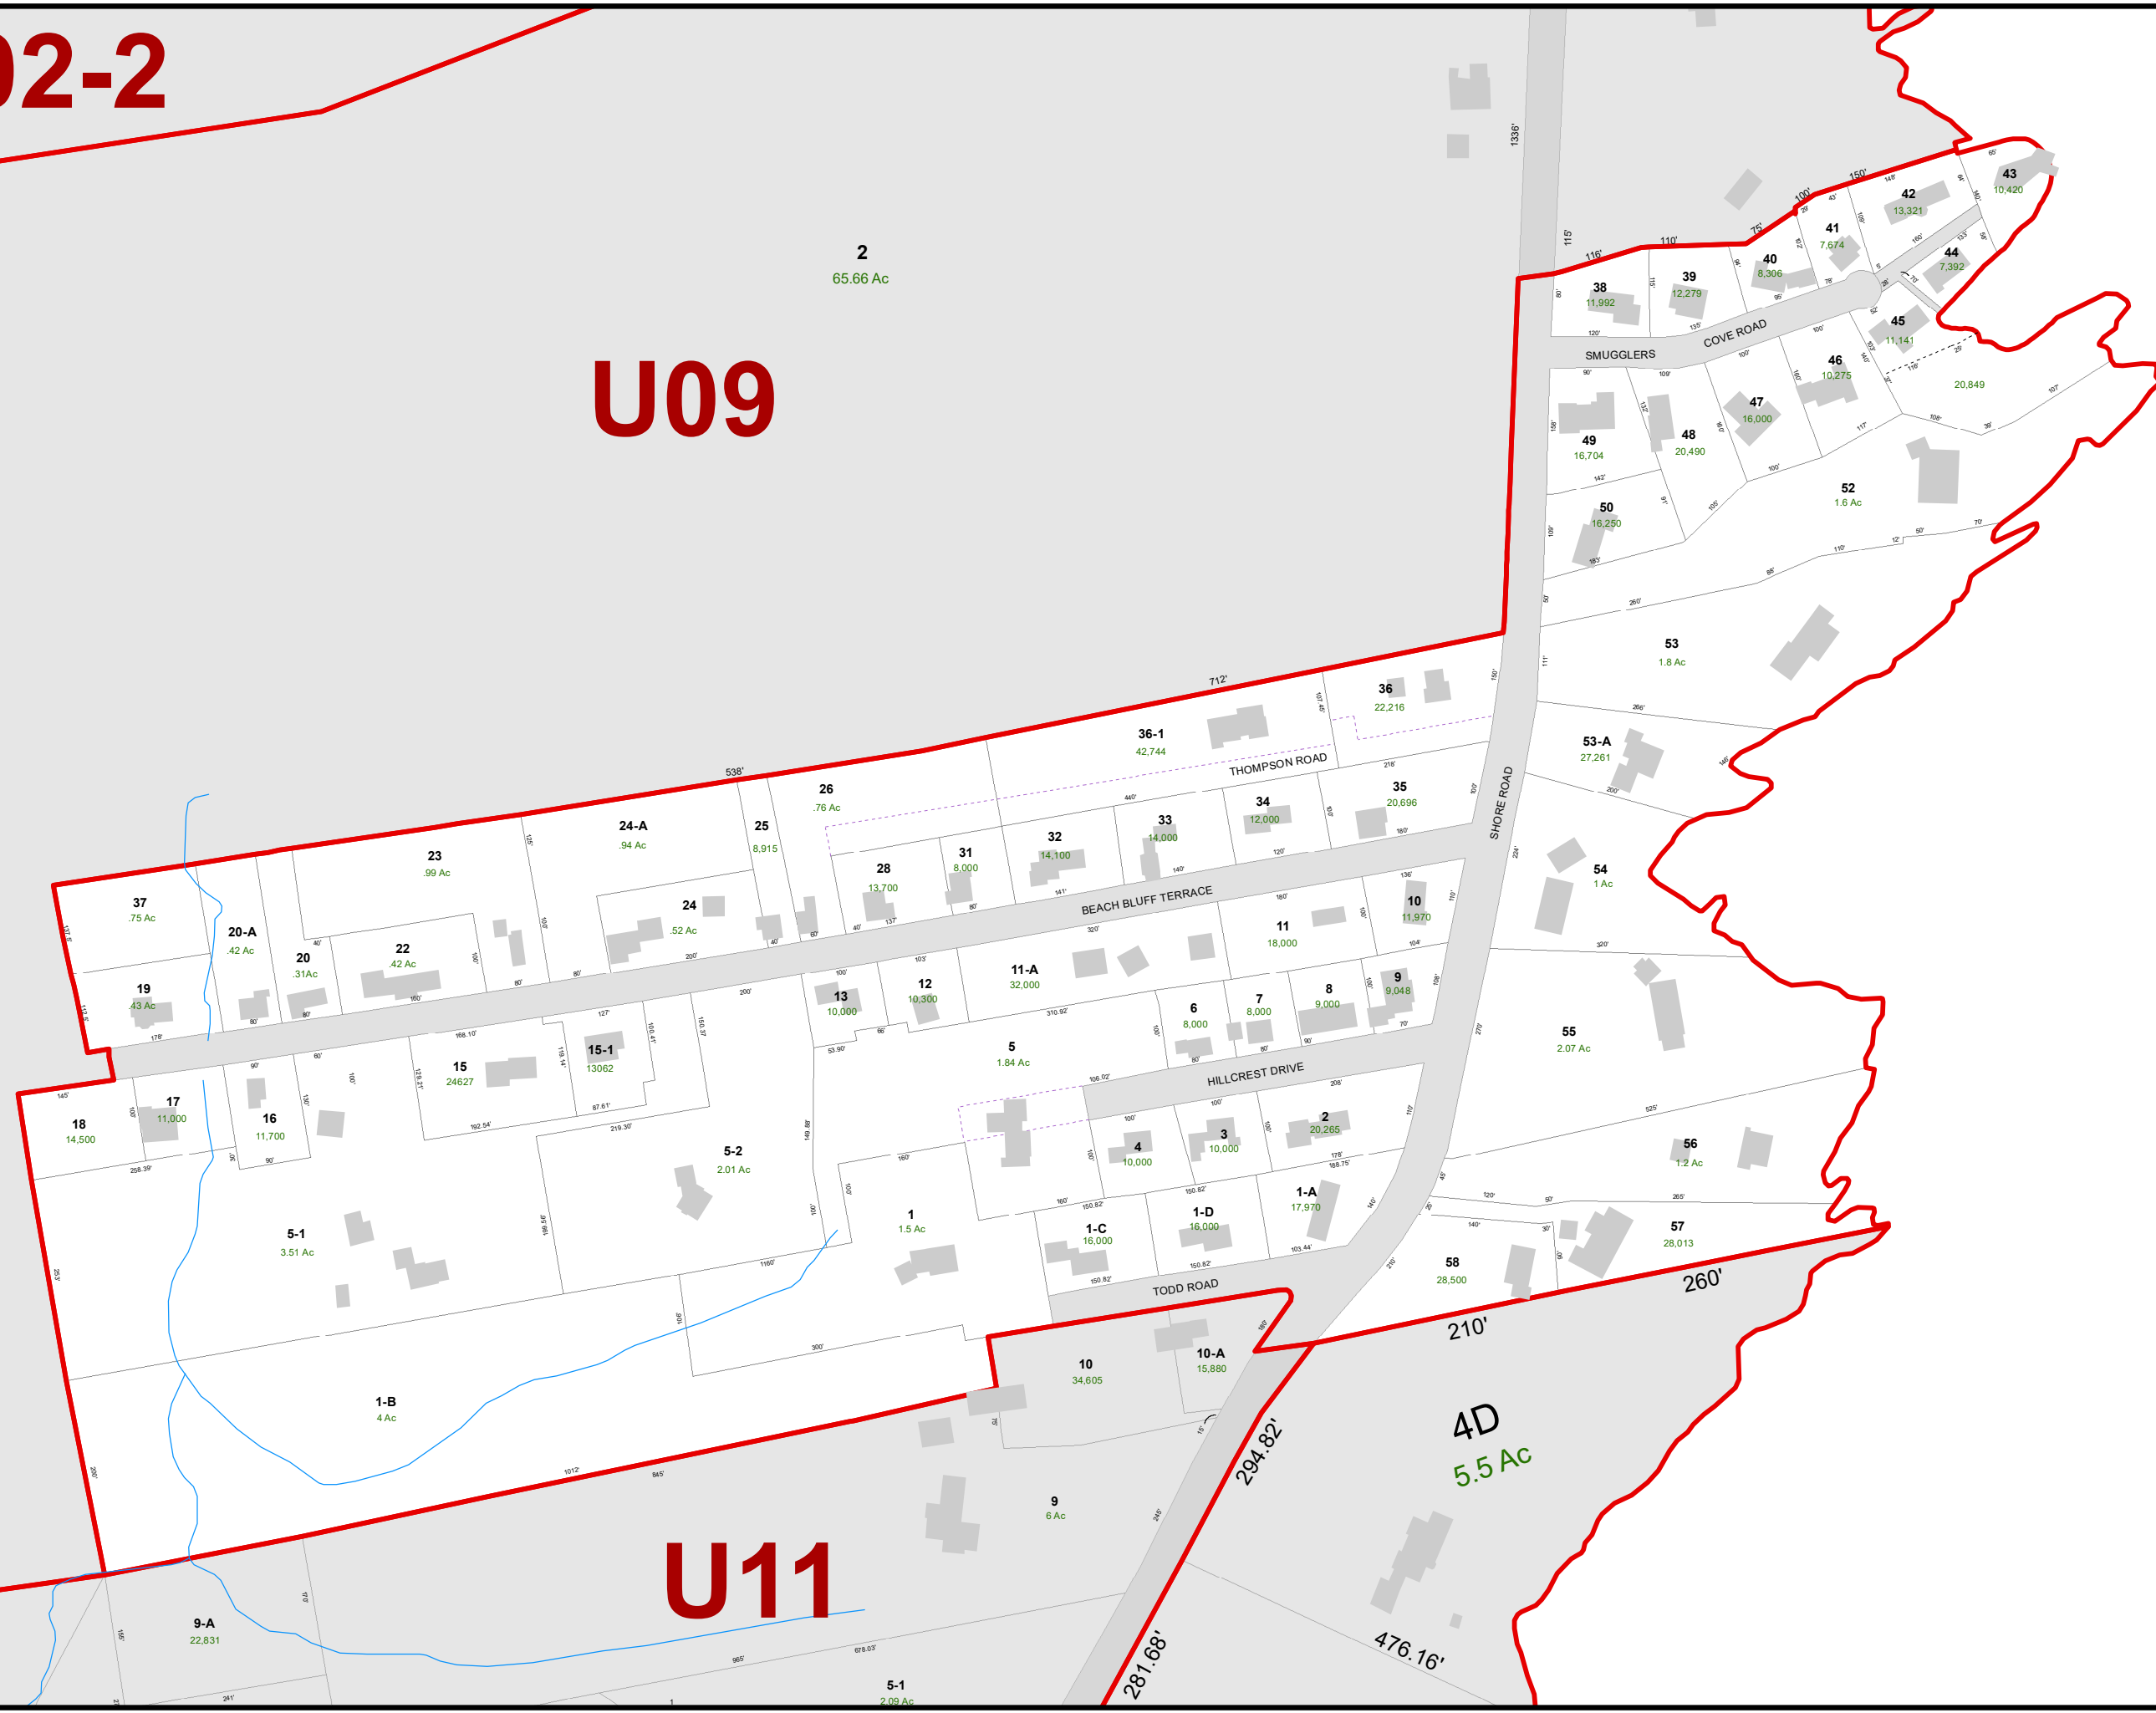

R02-2

U09

2
65.66 Ac

U11

Legend

- Common
- Easement/ROW
- Stream
- Hook
- Cemetery
- Parcels
- Roads
- ROW / Paper Street
- State
- Town
- Water

Tax Maps Town of Cape Elizabeth

Tax Maps are intended for assessing purposes only. Boundary locations are approximate and should not be used for conveyance of property.

U09

U11

Maps Updated to
April 1, 2018

80
Feet