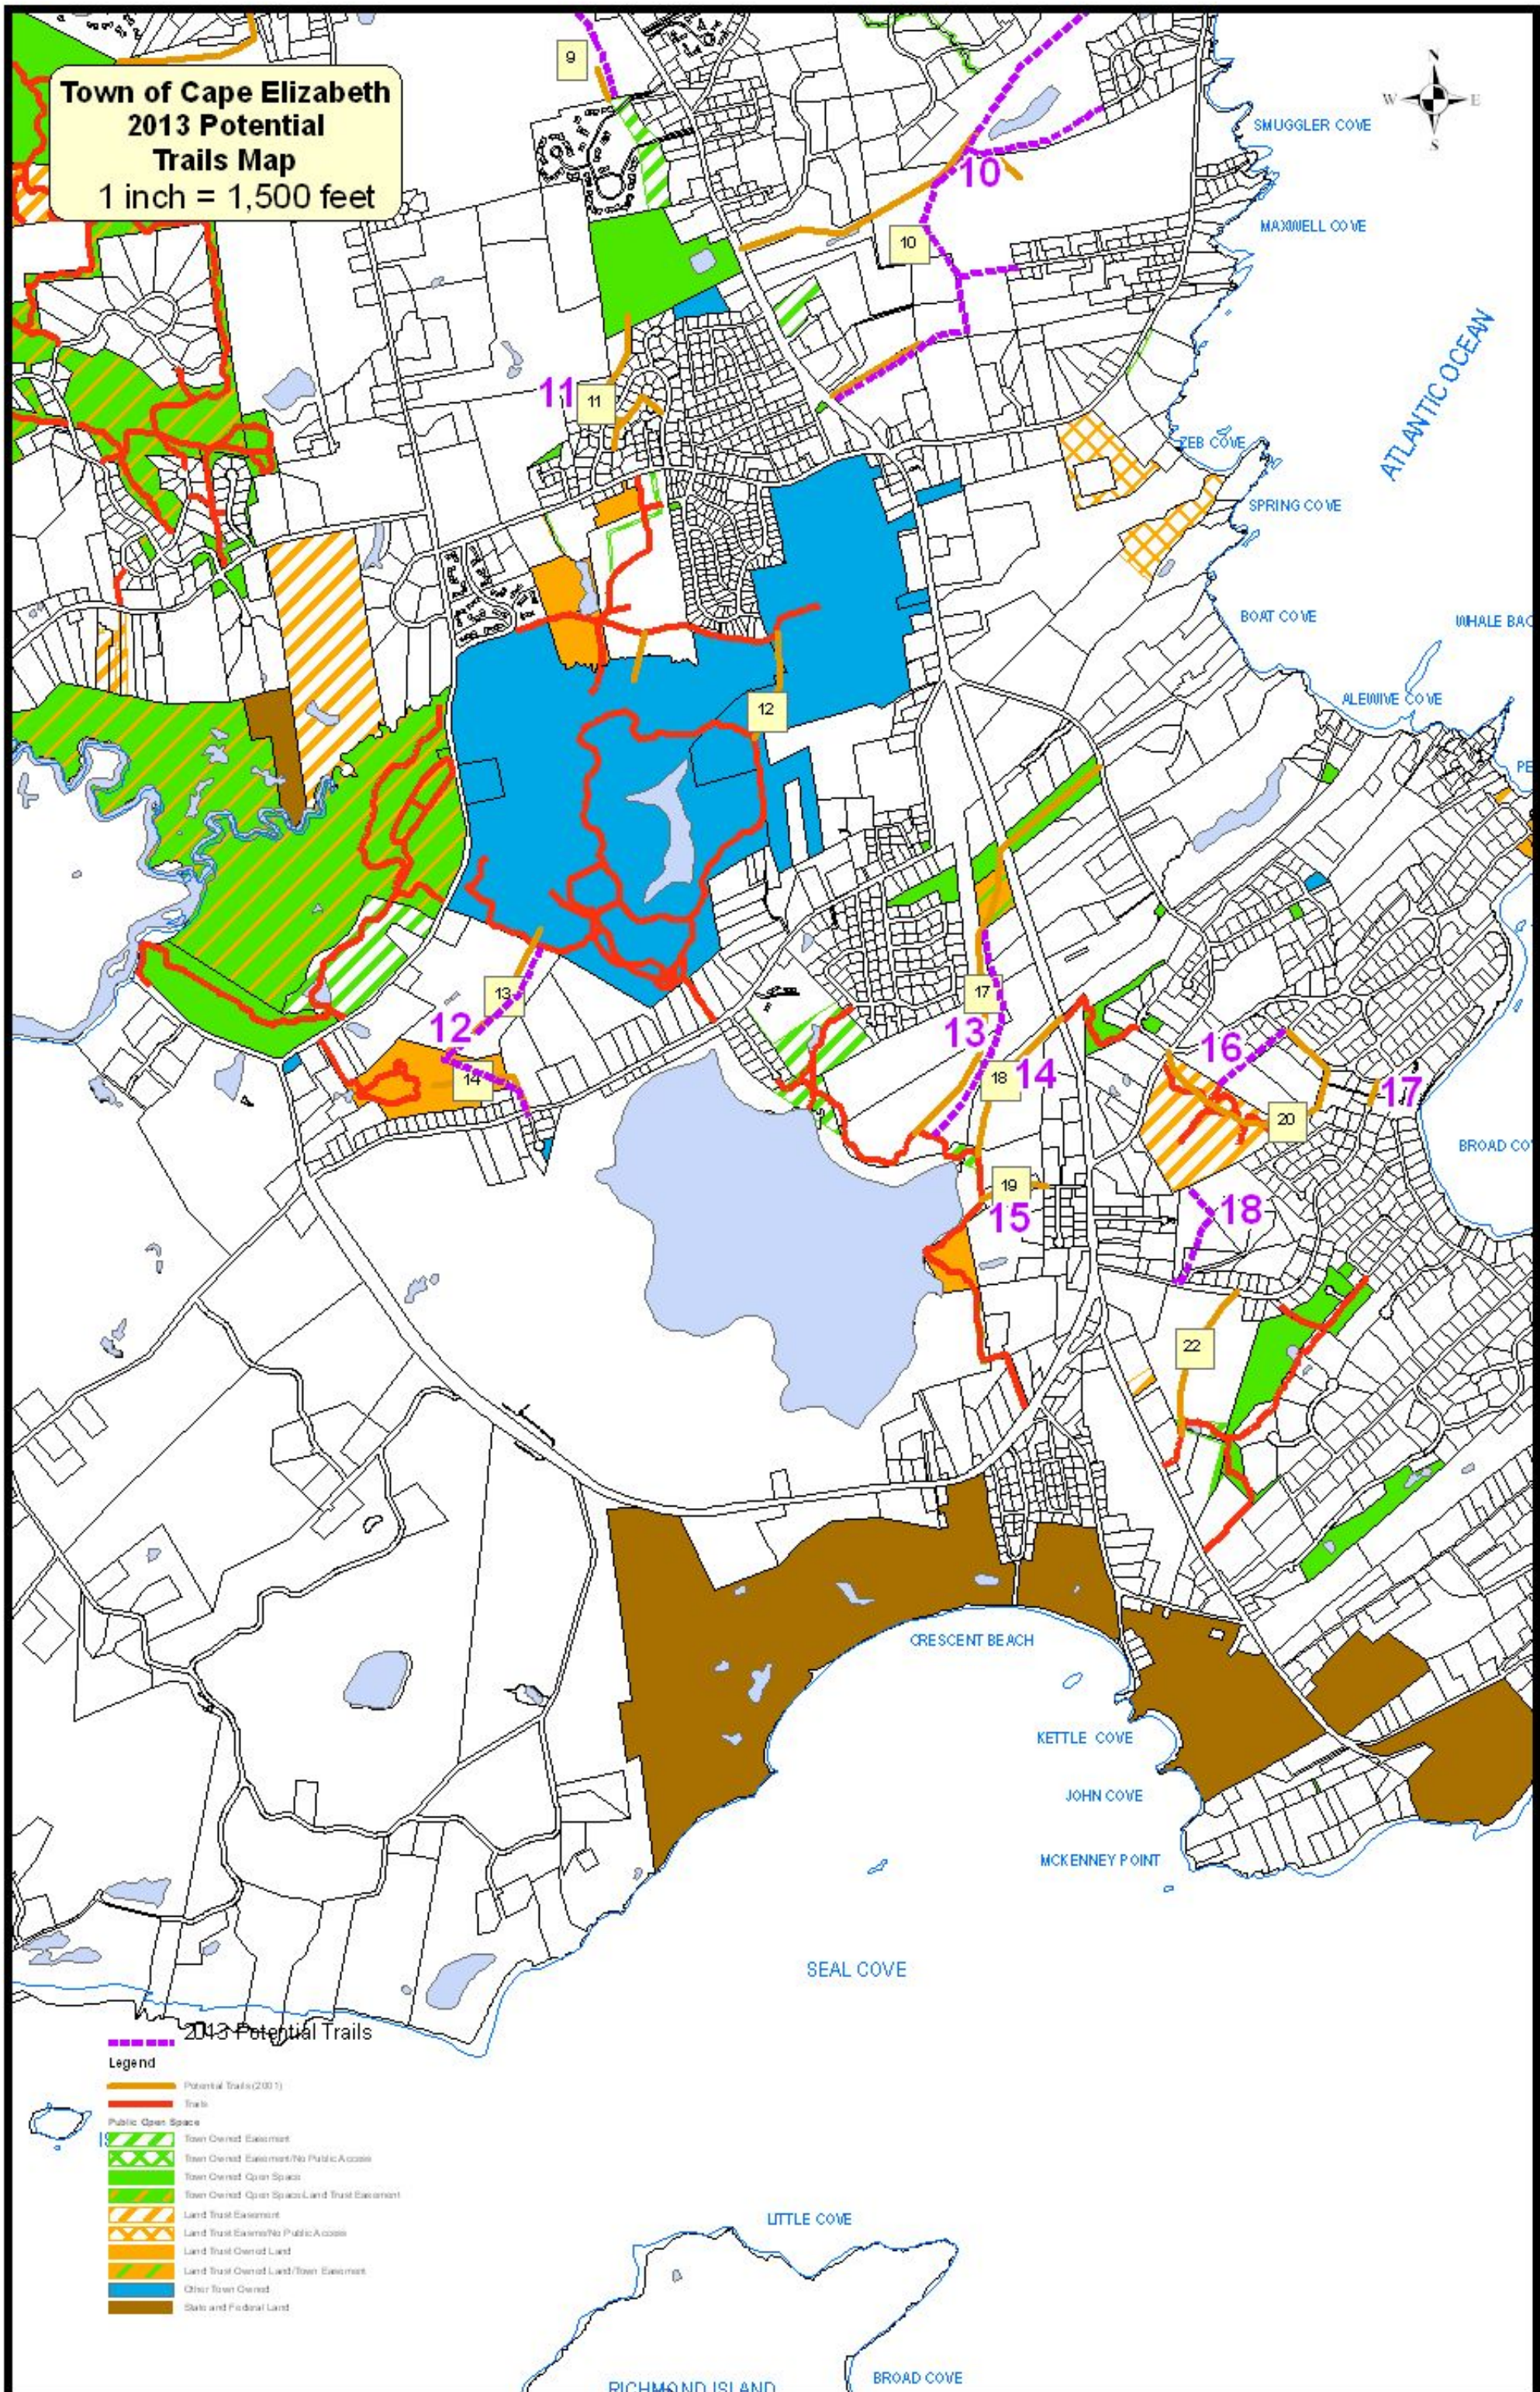

**Town of Cape Elizabeth  
2013 Potential  
Trails Map  
1 inch = 1,500 feet**

- 2013 Potential Trails**
- Legend**
- Potential Trails (2013)
  - Potential Trails (2007)
  - Trails
  - Public Open Space**
  - Town Owned - Basement
  - Town Owned - Basement/No Public Access
  - Town Owned - Open Space
  - Town Owned - Open Space/Land Trust Basement
  - Land Trust Basement
  - Land Trust Basement/No Public Access
  - Land Trust Owned Land
  - Land Trust Owned Land/Town Basement
  - Other Town Owned
  - State and Federal Land