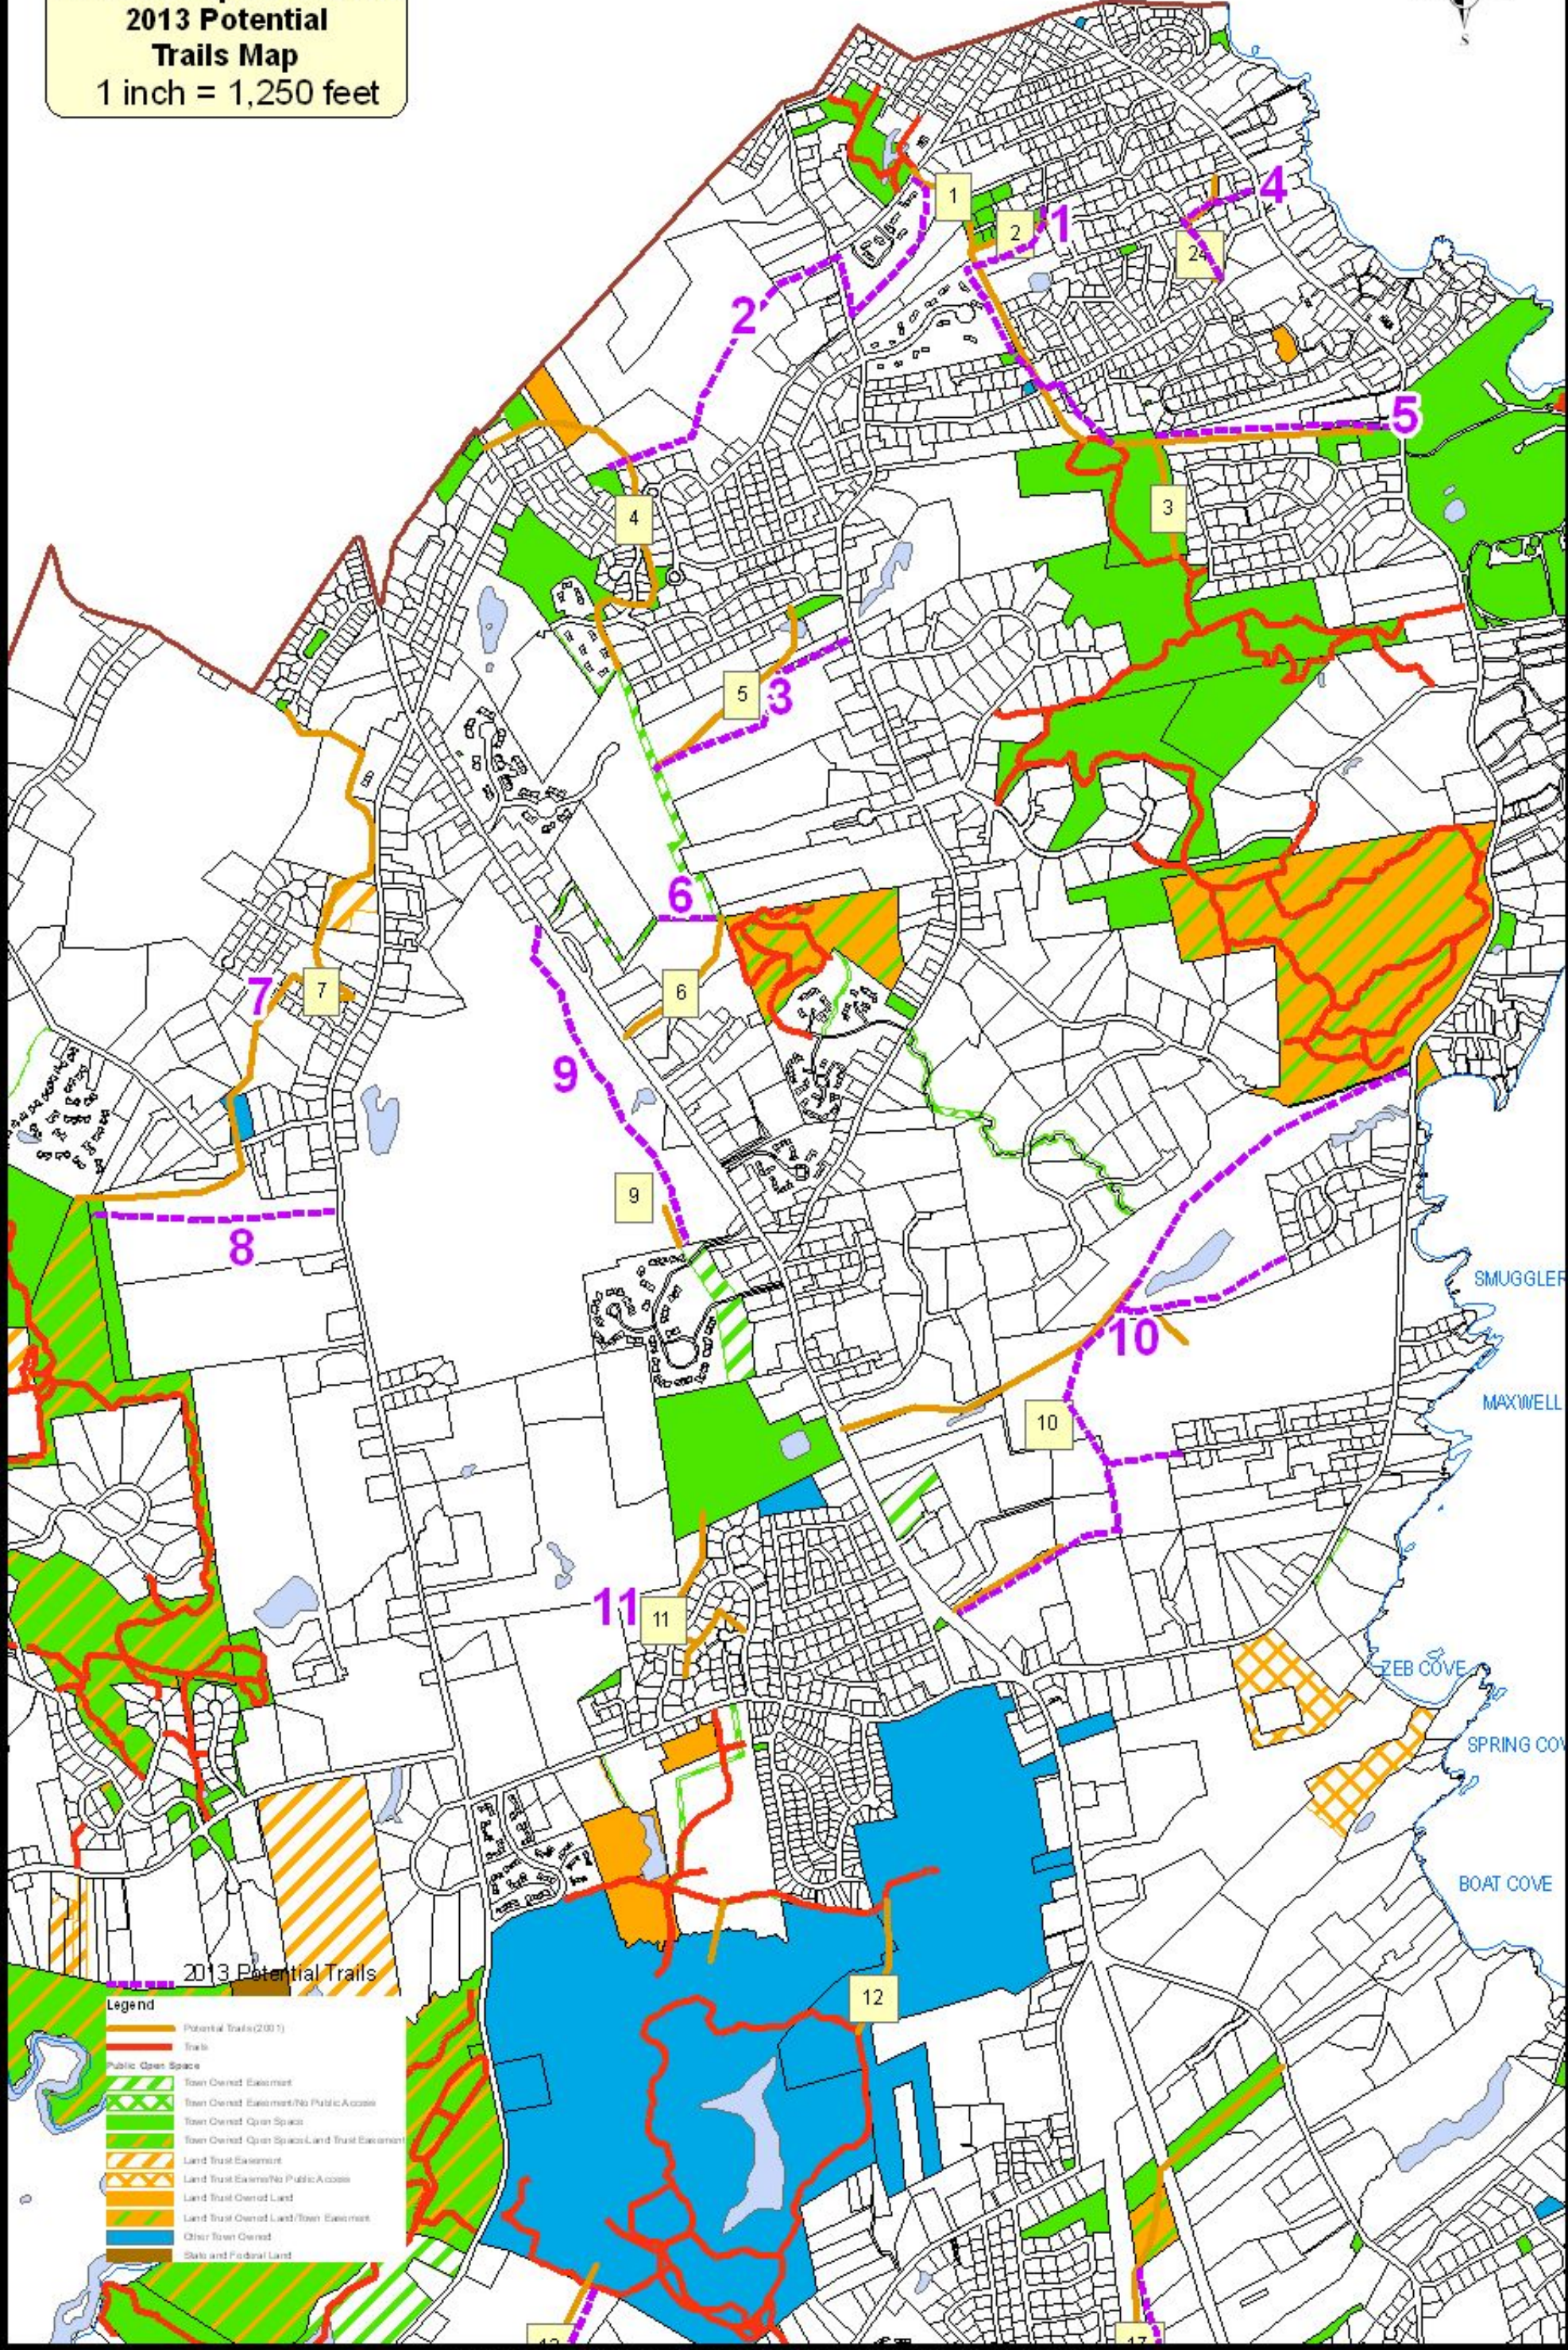

**Town of Cape Elizabeth
2013 Potential
Trails Map**
1 inch = 1,250 feet

2013 Potential Trails

- Legend**
- Potential Trails (2013)
 - Trails
 - Public Open Space
 - Town Owned - Easement
 - Town Owned - Easement/No Public Access
 - Town Owned - Open Space
 - Town Owned - Open Space/Land Trust Easement
 - Land Trust Easement
 - Land Trust Easement/No Public Access
 - Land Trust Owned Land
 - Land Trust Owned Land/Town Easement
 - Other Town Owned
 - State and Federal Land