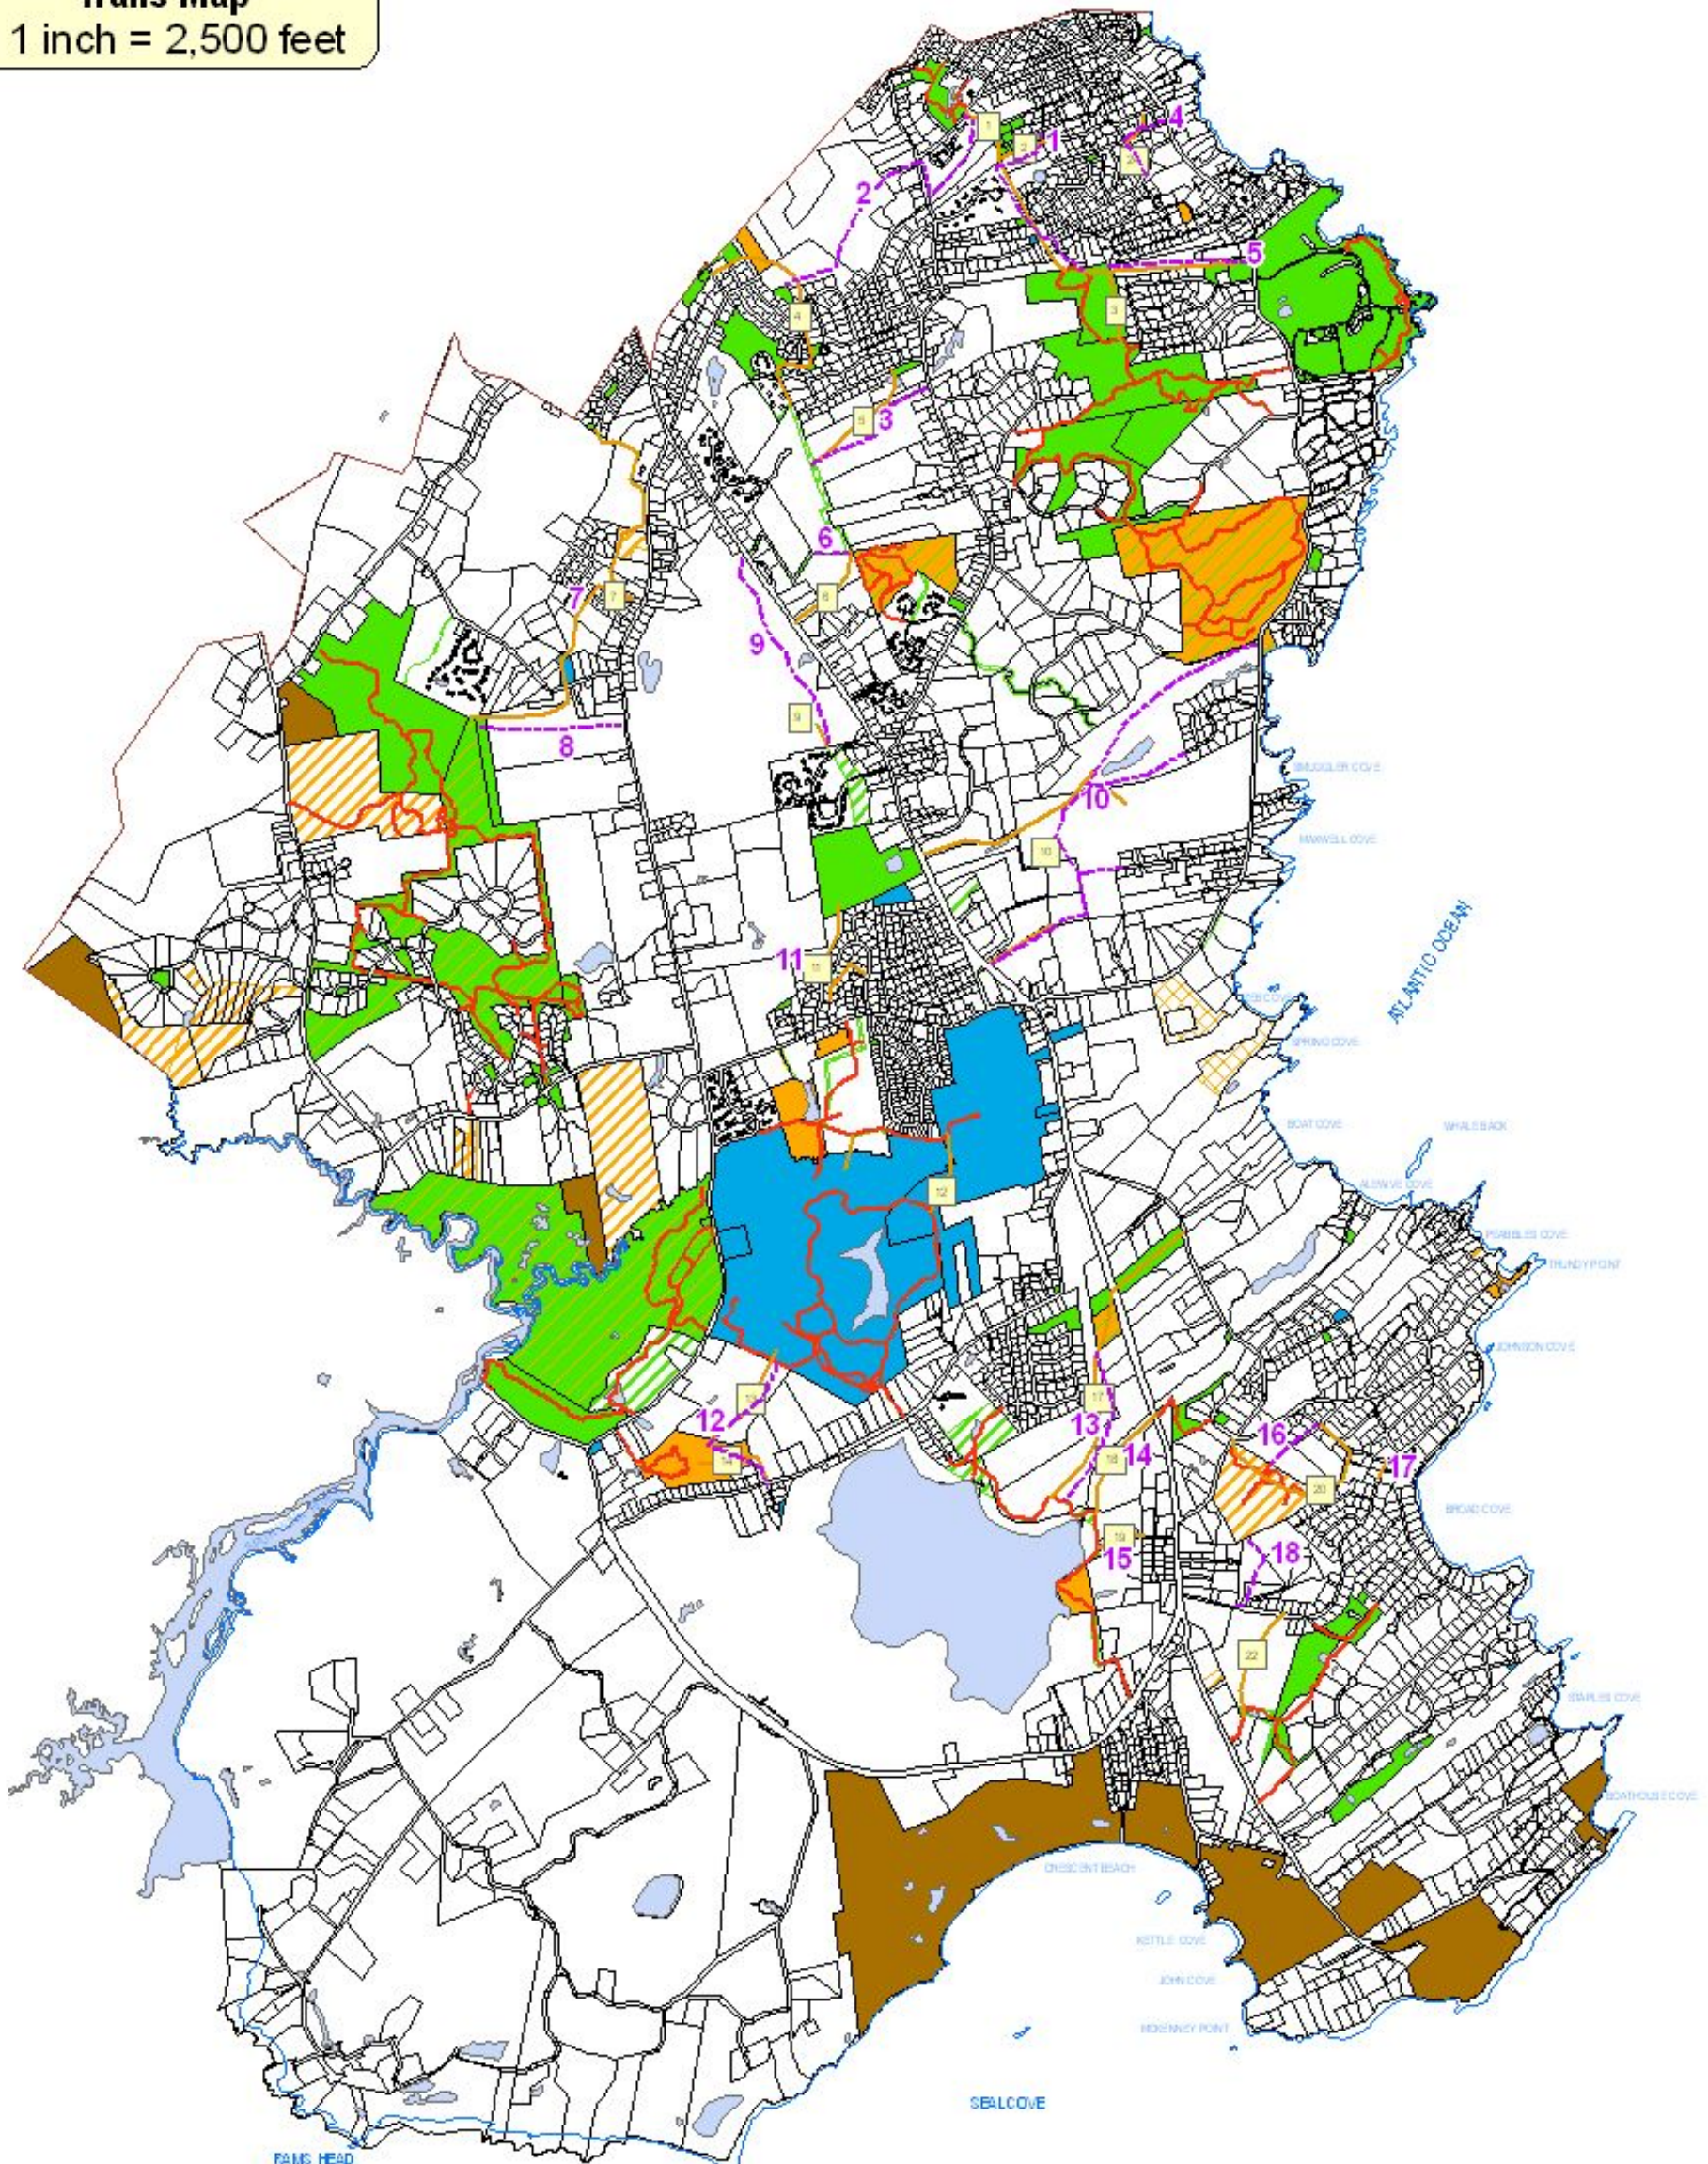

**Town of Cape Elizabeth  
2013 Potential  
Trails Map**  
1 inch = 2,500 feet

- 2013 Potential Trails**
- Legend**
- Potential Trails (2013)
  - Trails
  - Public Open Space**
    - Town Owned Easement
    - Town Owned Easement/No Public Access
    - Town Owned Open Space
    - Town Owned Open Space/Land Trust Easement
  - Land Trust Easement**
    - Land Trust Easement
    - Land Trust Easement/No Public Access
    - Land Trust Owned Land
    - Land Trust Owned Land/Town Easement
  - Other Town Owned**
    - Other Town Owned
  - State and Federal Land**
    - State and Federal Land

Prepared by the Planning Office 2/7/2013