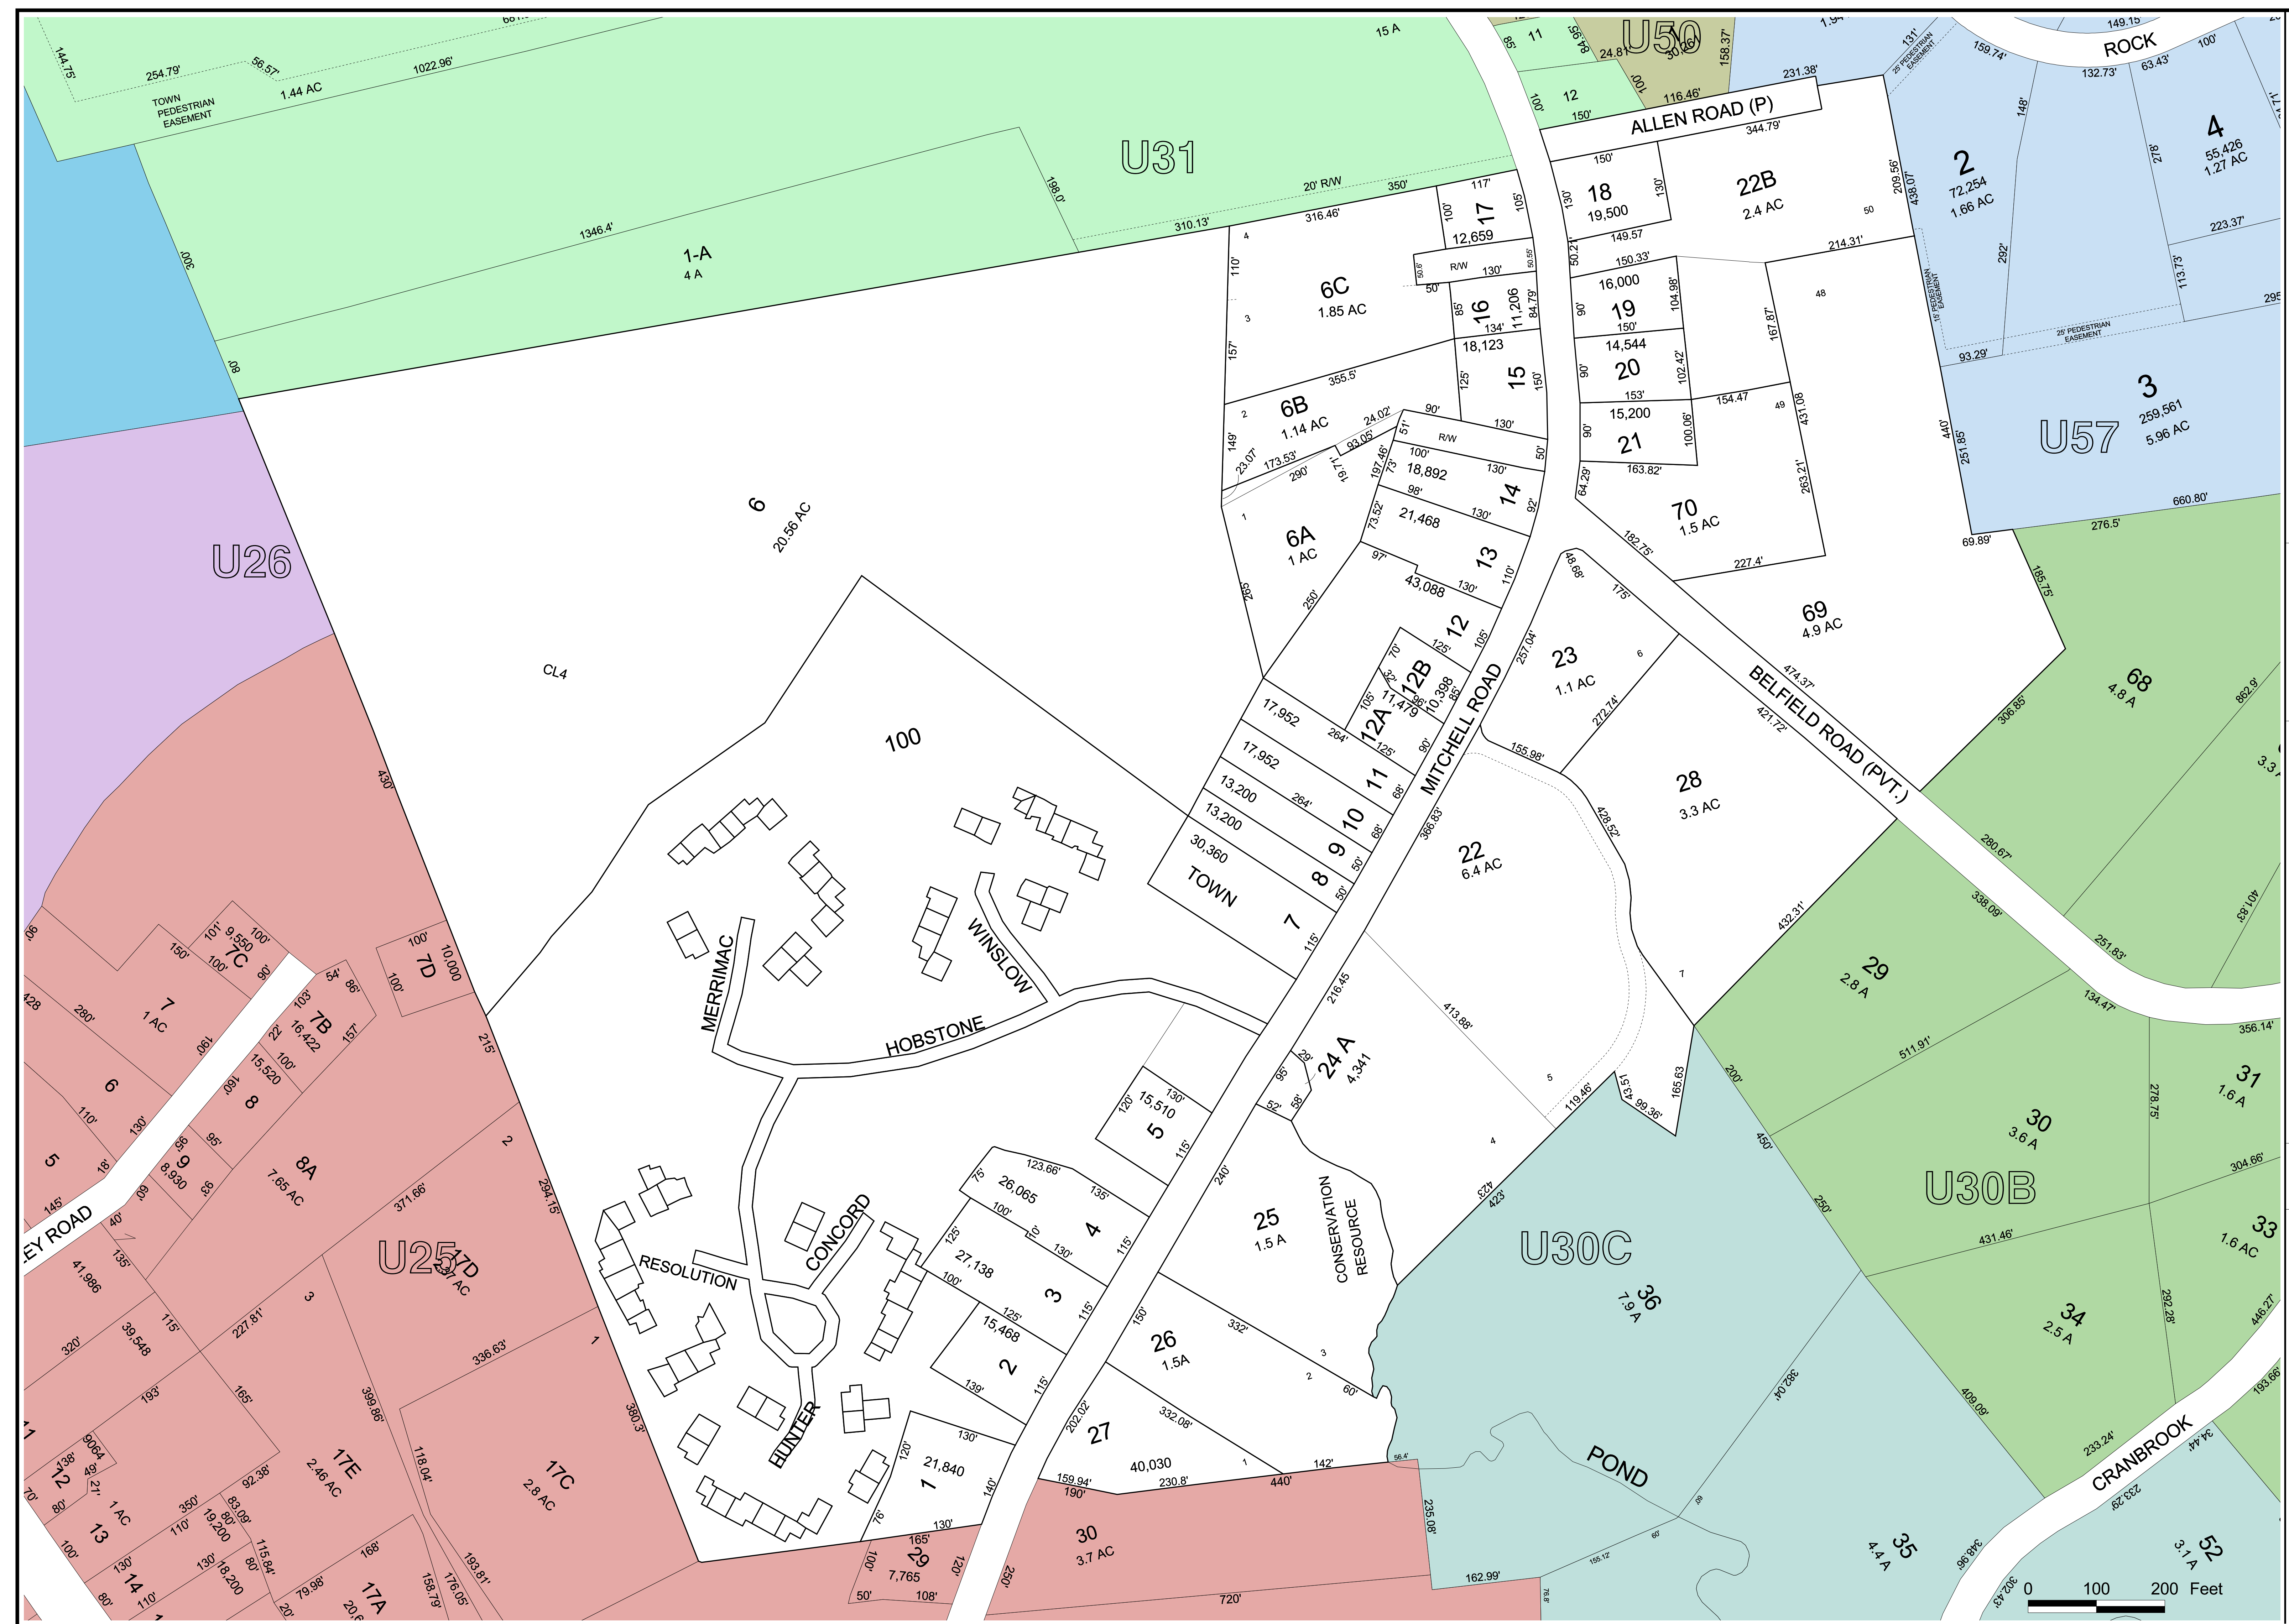

PROPERTY MAPS
TOWN OF CAPE ELIZABETH, MAINE

James H. Thomas
gisSolutions of Maine
Cumberland, Maine
jht@maine.rr.com

These maps are intended to
be used for the purpose of Property
Tax Assessments and should not be
used for conveyances.
Revised to April 1, 2009

2009

U30A

TOWN PEDESTRIAN EASEMENT
1.44 AC

U26

U31

U50

U57

U251D

U30C

U30B

U30A