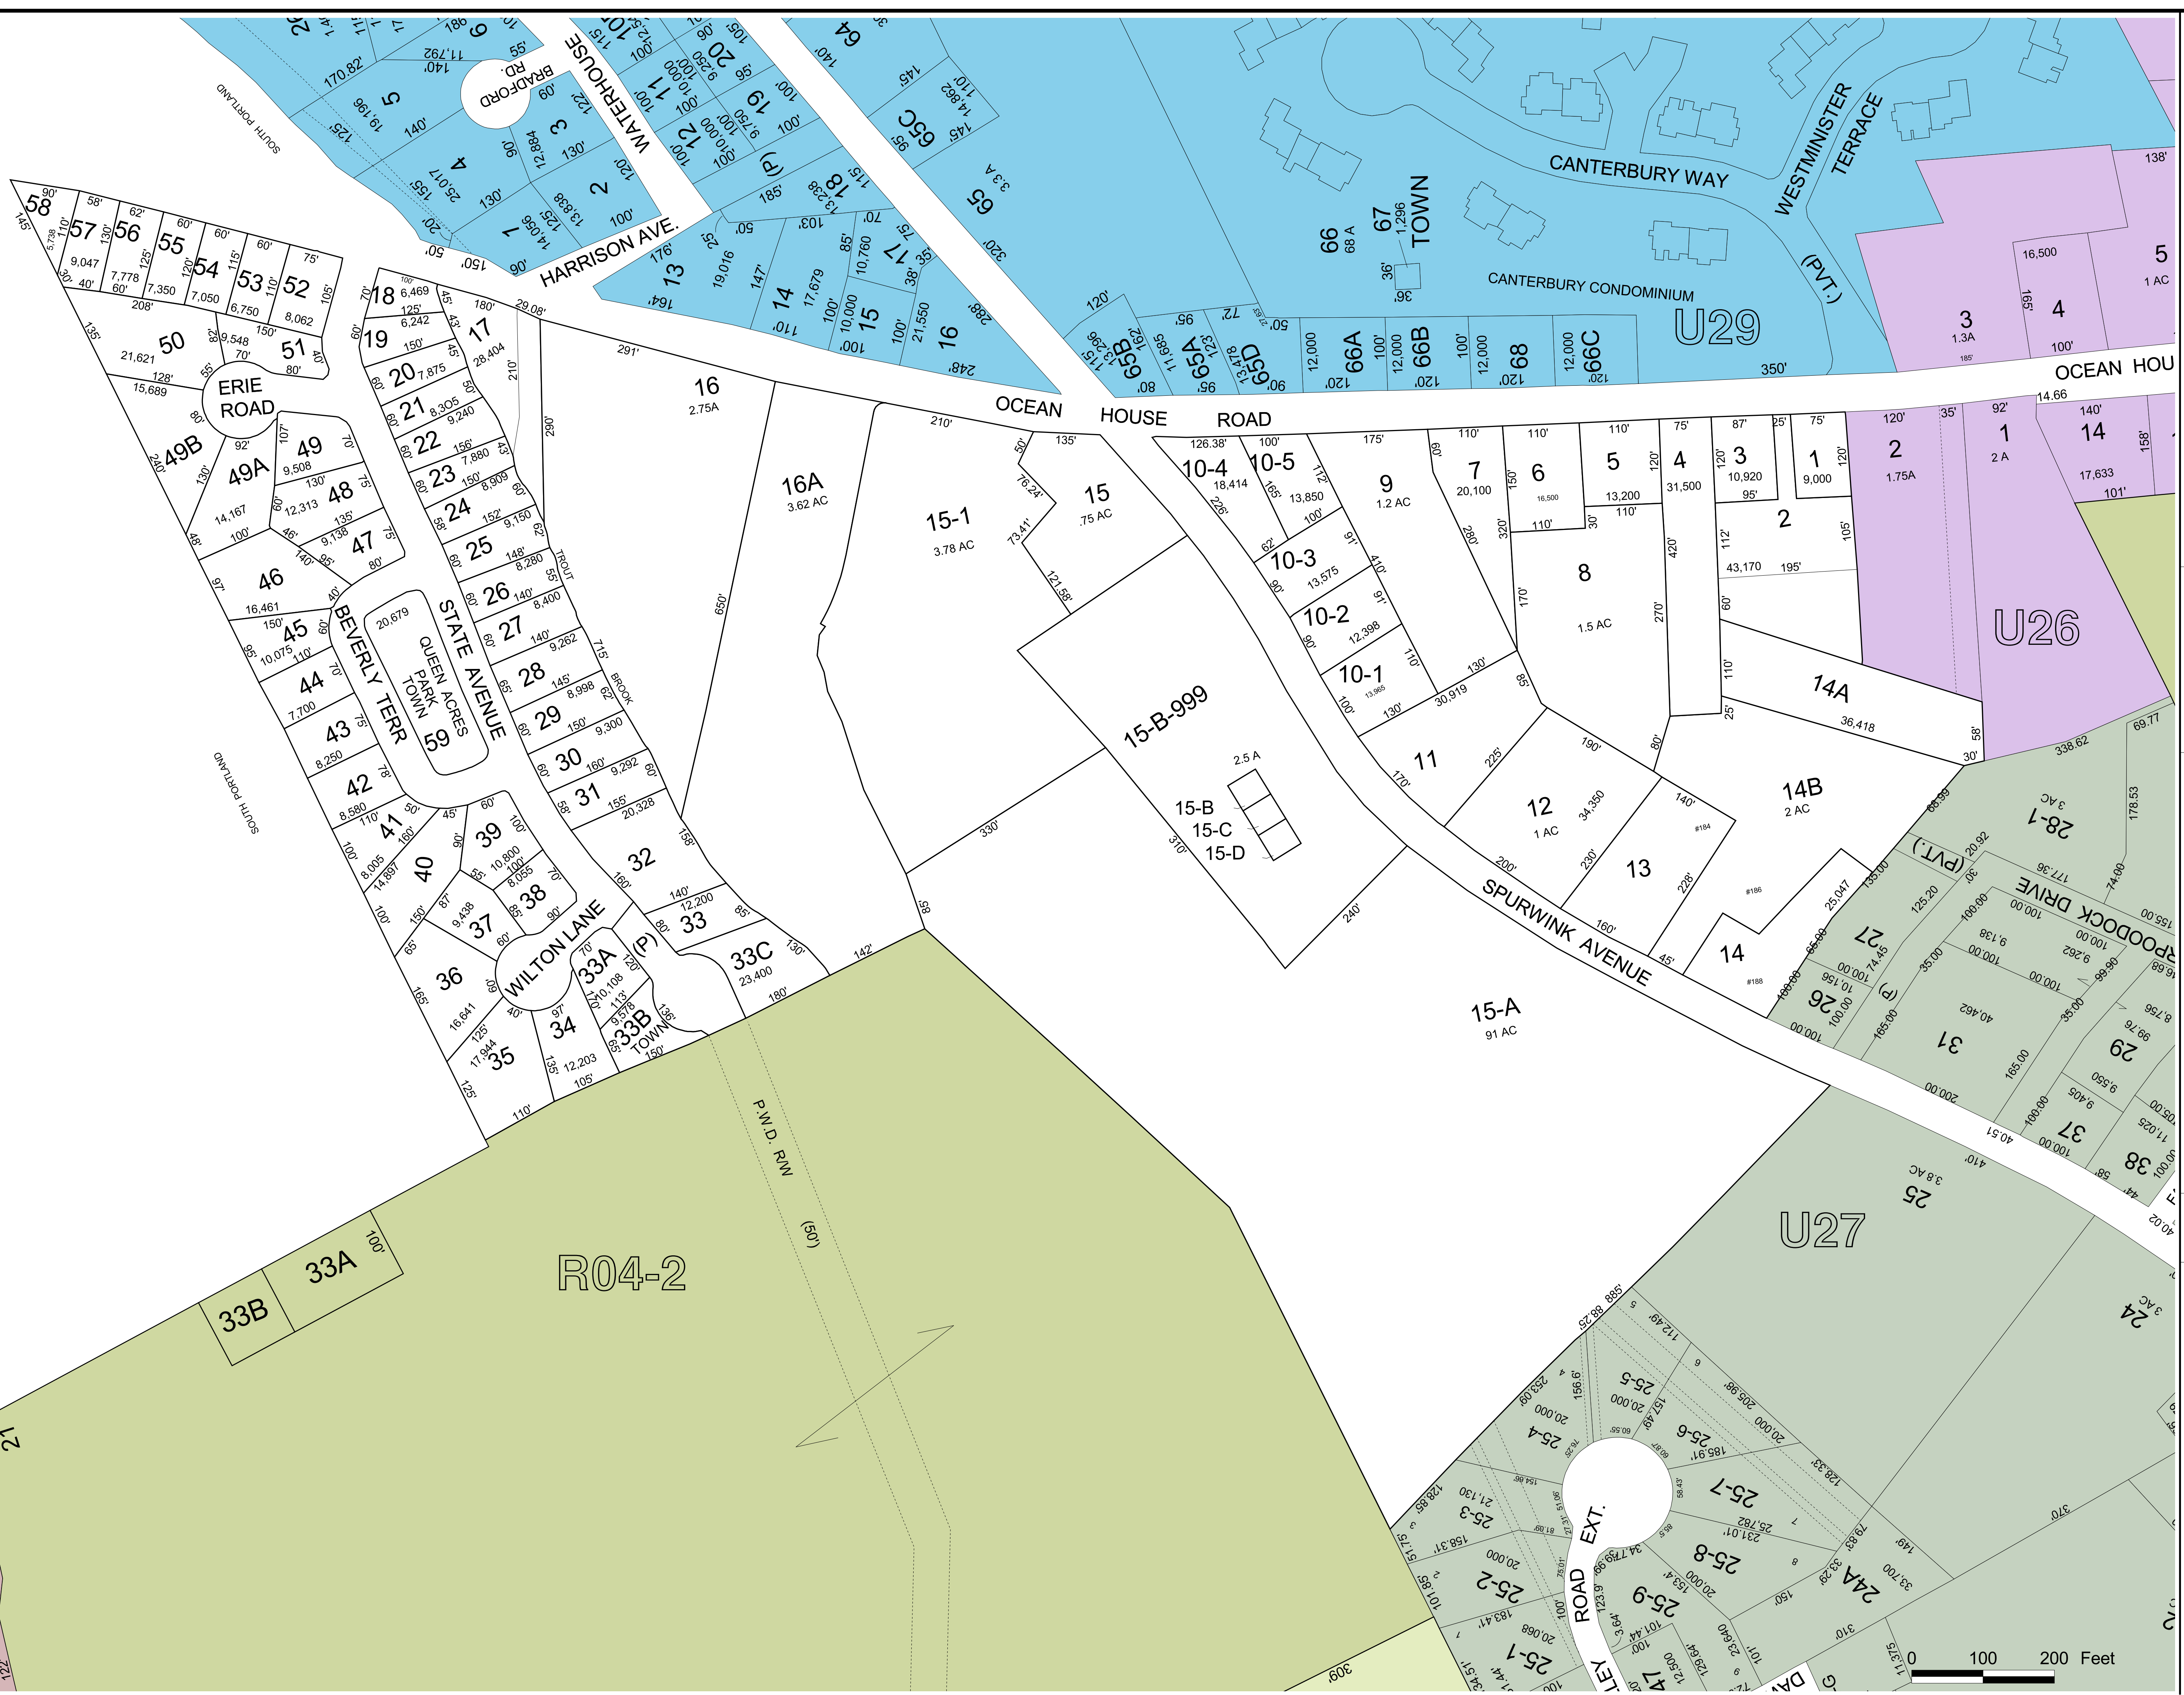

TOWN OF CAPE ELIZABETH, MAINE

PROPERTY MAPS

James H. Thomas  
gisSolutions of Maine  
Cumberland, Maine  
jht@maine.rr.com

These maps are intended to  
be used for the purpose of Property  
Tax Assessments and should not be  
used for conveyances.  
Revised to April 1, 2009

2009

U28

- Hook
- Machine
- ROW
- Stream
- Town Boundary
- Shore
- Subject Map
- Bordering Map
- Tax Assessment Map
- Conveyance Map