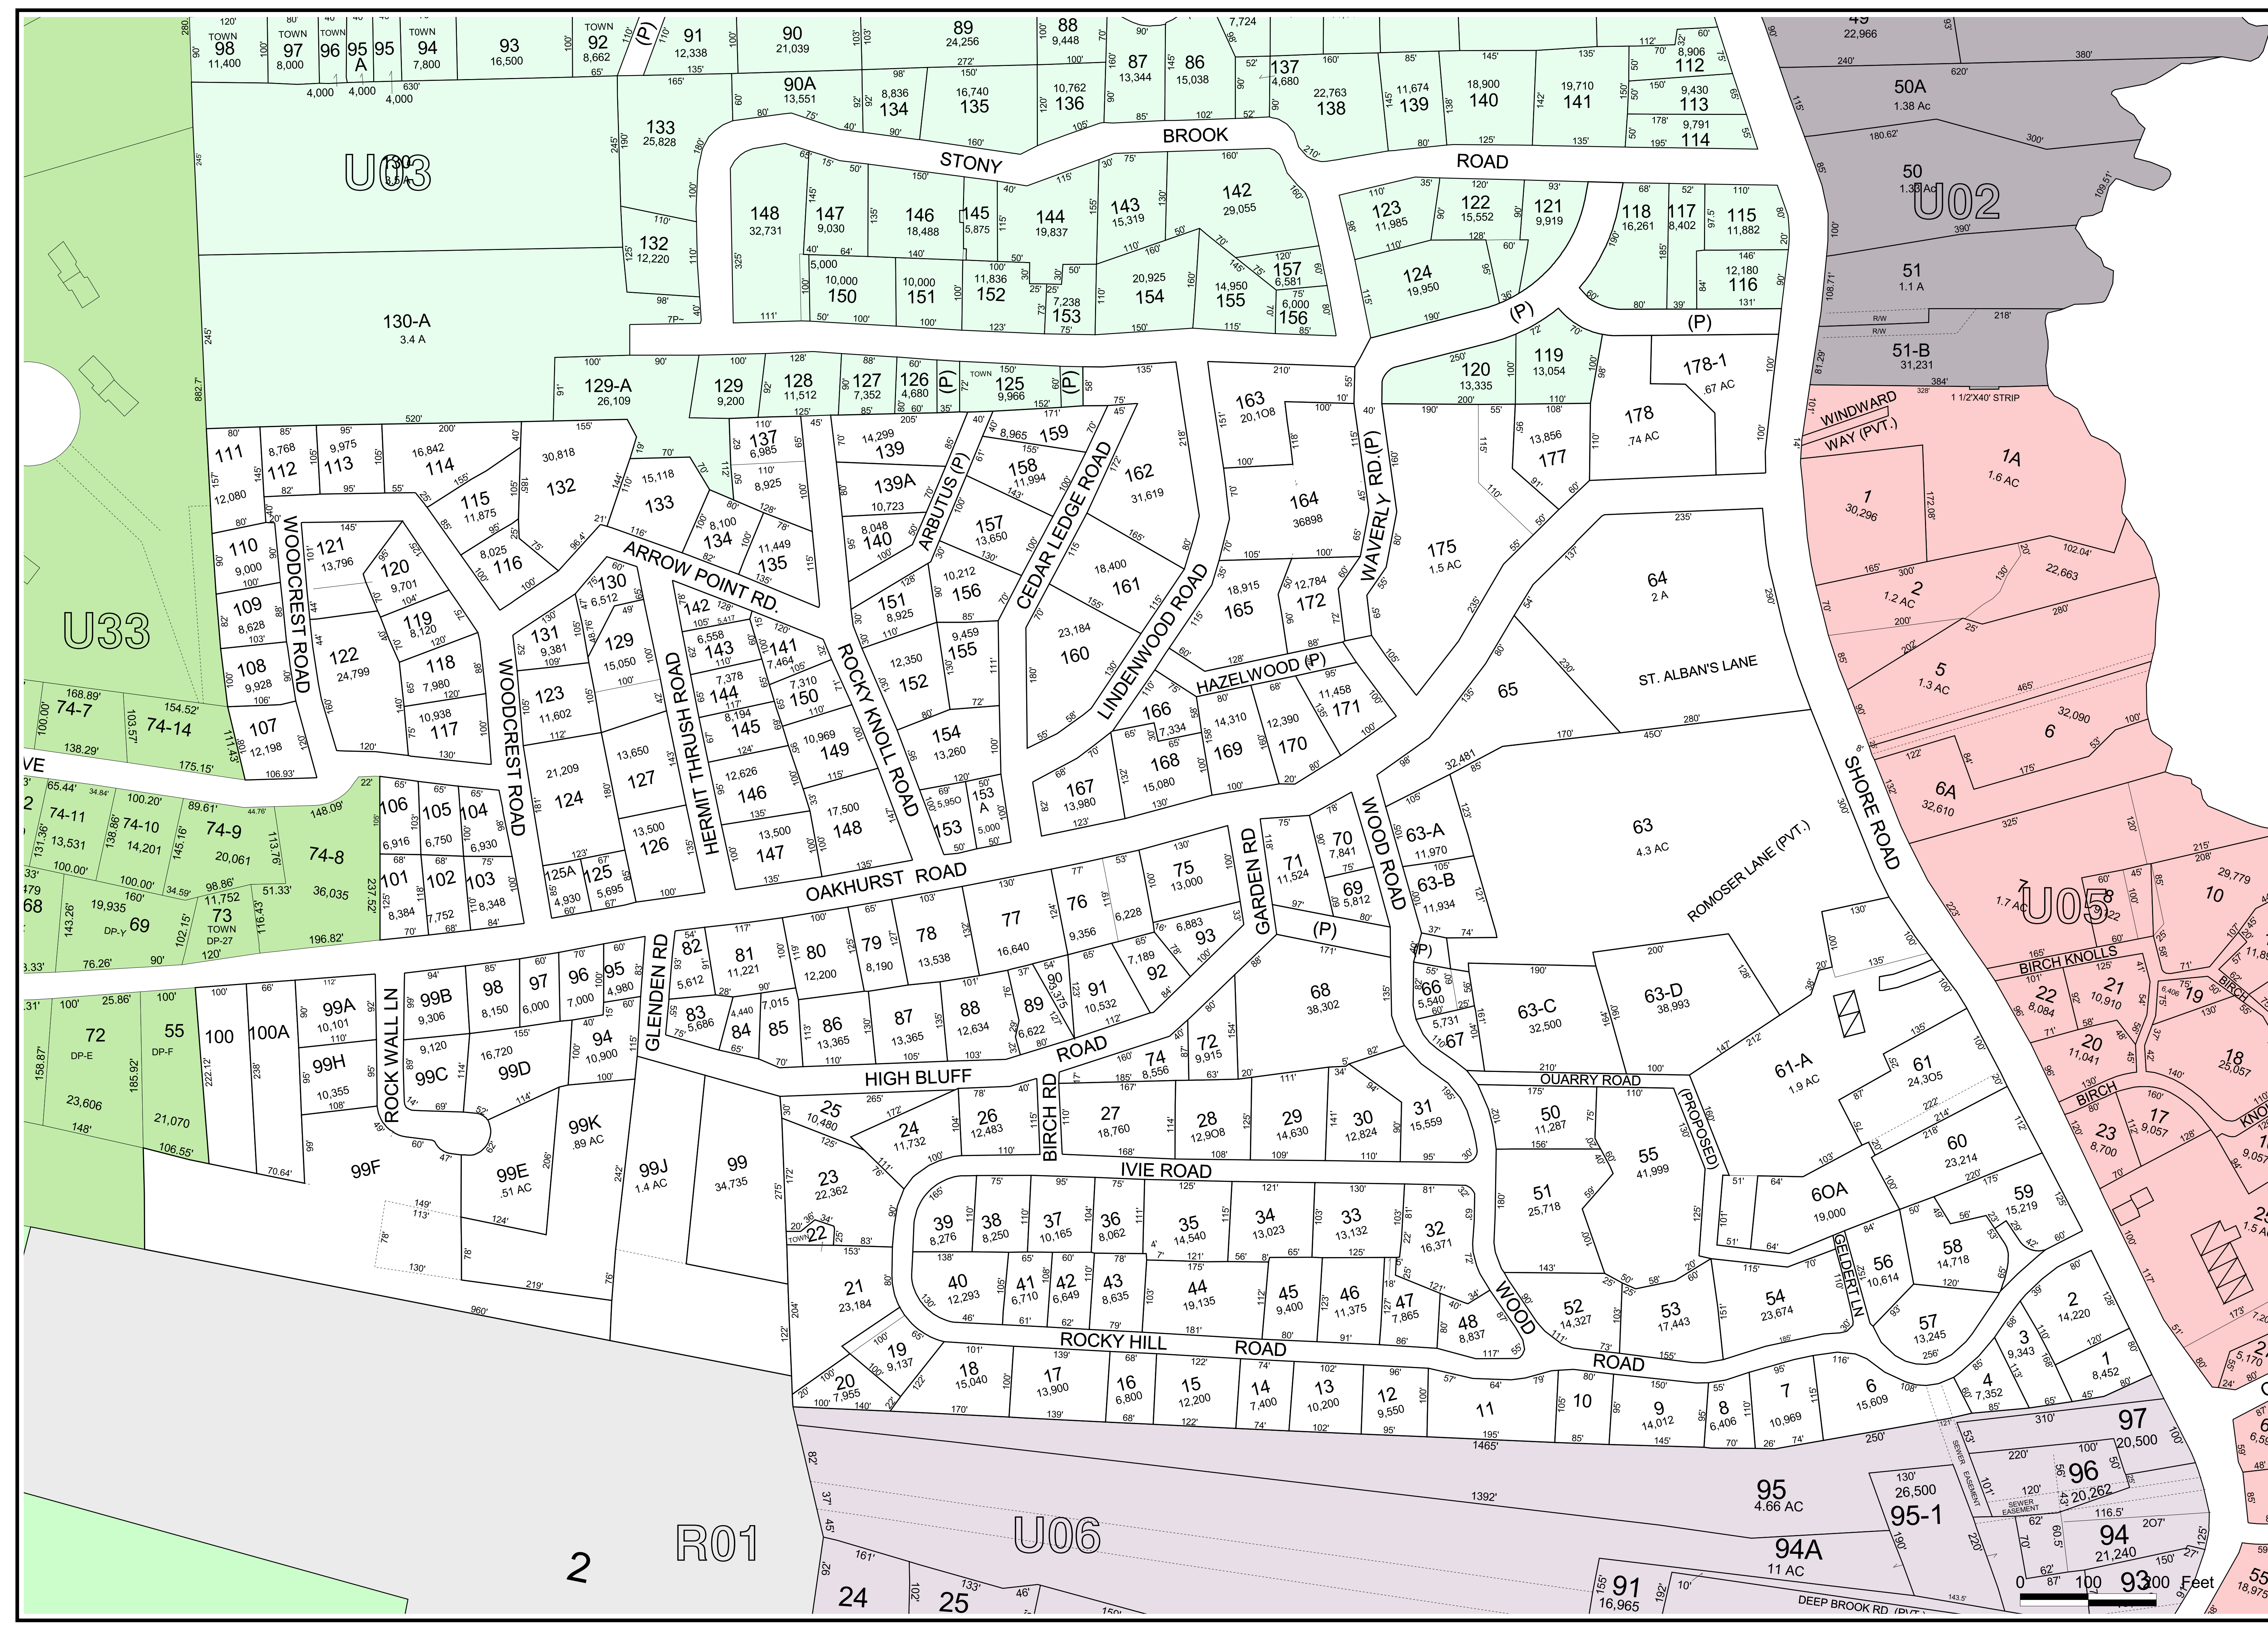

TOWN OF CAPE ELIZABETH, MAINE

PROPERTY MAPS

James H. Thomas
GIS Solutions of Maine
Cumberland, Maine
jht@mainer.com

These maps are intended to be used for the purpose of Property Tax Assessments and should not be used for conveyances.
Revised to April 1, 2009

2009

U04

TOWN 98 11,400
TOWN 97 8,000
TOWN 96 4,000
TOWN 95 4,000
TOWN 94 7,800
TOWN 93 16,500
TOWN 92 8,662

U33

74-7
74-14
74-11
74-10
74-9
74-8
74-1
73
69
72
55
100
100A
99A
99B
99C
99D
99E
99F
99G
99H
99I
99J
99K

R01
U06
24
25

0 100 300 Feet